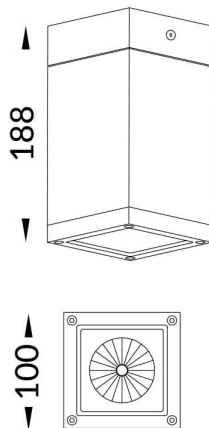

**PILAR**

Surface Ceiling Downlight fixture from the family PILAR with a power of 21 W and a 18 degrees beam angle. With a real lumen output of 1705lm and a luminous efficiency of 81.19lm/W. Made in Die Cast Aluminium Body, Front Cover Tempered Glass with an IP65 and an IK06 degree of protection. Finished in Grey color. ON-OFF driver included

**Item code 86.OC01.1321.03**

**Product type Outdoor**

**Category Surface Ceiling Downlight**

**Family PILAR**

**Pictograms**

**Product**

**Real power (W) 21**

**Real luminous flux (Lm) 1705**

**Control gear ON-OFF**

**Light source LED**

**Type of LED 1\*18W Nichia COB**

**Colour temperature (K) 3000**

**Colour consistency (SDCM) SDCM<3**

**CRI >80**

**IK IK06**

**Scheme**

**Photometry**