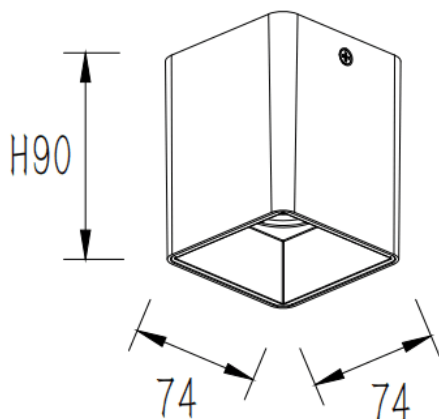

PILAR

Lavov Ceiling downlight from the family PILAR with a power of 15W and a 40 beam angle. Finished in Grey colour. Dimensions 74x74x90 mm.. With a total lumen output of 1200lm and a luminous efficiency of 80lm/W. CCT 3000K. Driver ON-OFF. Made in Die Cast Aluminium Body, Front Cover Tempered Glass. .IP65.

Item code	86.OC01.1321.03
Product type	Outdoor
Category	Surface Ceiling Downlight
Family	PILAR
Pictograms	

Dimensions	
Product dimensions (mm)	74x74x90 mm

Scheme

Product	
Real power (W)	15
Real luminous flux (Lm)	1200
Luminous efficiency (Lm/W)	80
Beam angle (°)	40
Life time (h)	50000h L80B10
IP	IP65
Colour	Grey
Control gear included	Yes
Control gear	ON-OFF
Light source	LED
Type of LED	COB
Colour temperature (K)	3000
Colour consistency (SDCM)	SDCM3
CRI	80