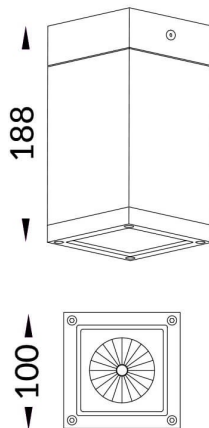

PILAR

Surface Ceiling Downlight fixture from the family PILAR with a power of 21 W and a 18 degrees beam angle. With a real lumen output of 1705lm and a luminous efficiency of 81.19lm/W. Made in Die Cast Aluminium Body, Front Cover Tempered Glass with an IP65 and an IK06 degree of protection. Finished in Grey color. ON-OFF driver included

Item code	86.OC01.1321.03
Product type	Outdoor
Category	Surface Ceiling Downlight
Family	PILAR
Pictograms	

Scheme

Product

Real power (W)	21
Real luminous flux (Lm)	1705
Luminous efficiency (Lm/W)	81.19
Beam angle (°)	18
Life time (h)	50000h L80B10
IP	65
Electrical class insulation	Class I
Colour	Grey
Chip Brand	Nichia
Control gear included	Yes
Control gear	ON-OFF
Light source	LED
Type of LED	1*18W Nichia COB
Colour temperature (K)	3000
Colour consistency (SDCM)	SDCM<3
CRI	>80
IK	IK06