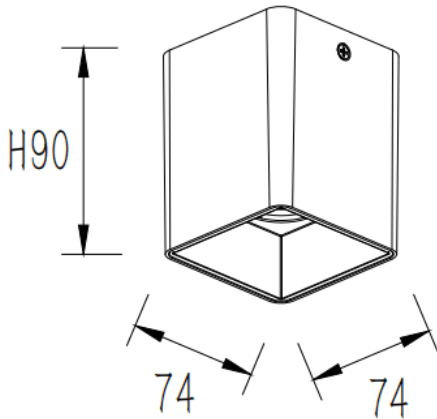

PILAR

Lavov Ceiling downlight from the family PILAR with a power of 15W and a 40 beam angle. Finished in Grey colour. Dimensions 74x74x90 mm.. With a total lumen output of 1200lm and a luminous efficiency of 80lm/W. CCT 3000K. Driver DALI. Made in Die Cast Aluminium Body, Front Cover Tempered Glass. .IP65.

Dimensions

Product dimensions (mm) 74x74x90 mm

Scheme

Item code	86.OC01.1323.03
Product type	Outdoor
Category	Surface Ceiling Downlight
Family	PILAR
Pictograms	

Product	
Real power (W)	15
Real luminous flux (Lm)	1200
Luminous efficiency (Lm/W)	80
Beam angle (°)	40
Life time (h)	50000h L80B10
IP	IP65
Colour	Grey
Control gear included	Yes
Control gear	DALI
Light source	LED
Type of LED	COB
Colour temperature (K)	3000
Colour consistency (SDCM)	SDCM3
CRI	80