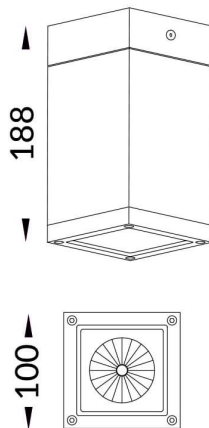

**PILAR**

Surface Ceiling Downlight fixture from the family PILAR with a power of 21 W and a 32 degrees beam angle. With a real lumen output of 1705lm and a luminous efficiency of 81.19lm/W. Made in Die Cast Aluminium Body, Front Cover Tempered Glass with an IP65 and an IK06 degree of protection. Finished in White color. ON-OFF driver included

<b>Item code</b>	<b>86.OC01.1331.01</b>
<b>Product type</b>	<b>Outdoor</b>
<b>Category</b>	<b>Surface Ceiling Downlight</b>
<b>Family</b>	<b>PILAR</b>
<b>Pictograms</b>	

**Scheme**

**Product**

<b>Real power (W)</b>	<b>21</b>
<b>Real luminous flux (Lm)</b>	<b>1705</b>
<b>Luminous efficiency (Lm/W)</b>	<b>81.19</b>
<b>Beam angle (°)</b>	<b>32</b>
<b>Life time (h)</b>	<b>50000h L80B10</b>
<b>IP</b>	<b>65</b>
<b>Electrical class insulation</b>	<b>Class I</b>
<b>Colour</b>	<b>White</b>
<b>Chip Brand</b>	<b>Nichia</b>
<b>Control gear included</b>	<b>Yes</b>
<b>Control gear</b>	<b>ON-OFF</b>
<b>Light source</b>	<b>LED</b>
<b>Type of LED</b>	<b>1*18W Nichia COB</b>
<b>Colour temperature (K)</b>	<b>3000</b>
<b>Colour consistency (SDCM)</b>	<b>SDCM&lt;3</b>
<b>CRI</b>	<b>&gt;80</b>
<b>IK</b>	<b>IK06</b>