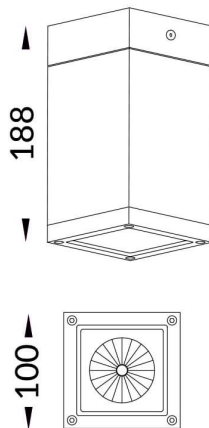

PILAR

Surface Ceiling Downlight fixture from the family PILAR with a power of 21 W and a 32 degrees beam angle. With a real lumen output of 1705lm and a luminous efficiency of 81.19lm/W. Made in Die Cast Aluminium Body, Front Cover Tempered Glass with an IP65 and an IK06 degree of protection. Finished in White color. ON-OFF driver included

Item code	86.OC01.1331.01
Product type	Outdoor
Category	Surface Ceiling Downlight
Family	PILAR
Pictograms	

Scheme

Product

Real power (W)	21
Real luminous flux (Lm)	1705
Luminous efficiency (Lm/W)	81.19
Beam angle (°)	32
Life time (h)	50000h L80B10
IP	65
Electrical class insulation	Class I
Colour	White
Chip Brand	Nichia
Control gear included	Yes
Control gear	ON-OFF
Light source	LED
Type of LED	1*18W Nichia COB
Colour temperature (K)	3000
Colour consistency (SDCM)	SDCM<3
CRI	>80
IK	IK06