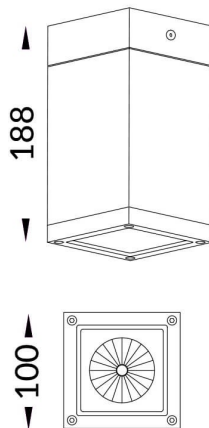

PILAR

Surface Ceiling Downlight fixture from the family PILAR with a power of 21 W and a 32 degrees beam angle. With a real lumen output of 1705lm and a luminous efficiency of 81.19lm/W. Made in Die Cast Aluminium Body, Front Cover Tempered Glass with an IP65 and an IK06 degree of protection. Finished in White color. ON-OFF driver included

Item code	86.OC01.1331.01
Product type	Outdoor
Category	Surface Ceiling Downlight
Family	PILAR
Pictograms	

Scheme

Product	
Real power (W)	21
Real luminous flux (Lm)	1705
Luminous efficiency (Lm/W)	81.19
Beam angle (°)	32
Life time (h)	50000h L80B10
IP	65
Electrical class insulation	Class I
Colour	White
Chip Brand	Nichia
Control gear included	Yes
Control gear	ON-OFF
Light source	LED
Type of LED	1*18W Nichia COB
Colour temperature (K)	3000
Colour consistency (SDCM)	SDCM<3
CRI	>80
IK	IK06