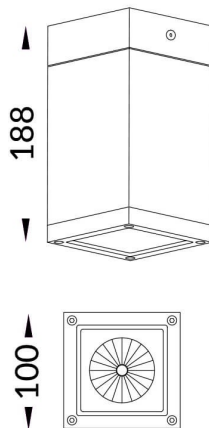

PILAR

Surface Ceiling Downlight fixture from the family PILAR with a power of 21 W and a 32 degrees beam angle. With a real lumen output of 1705lm and a luminous efficiency of 81.19lm/W. Made in Die Cast Aluminium Body, Front Cover Tempered Glass with an IP65 and an IK06 degree of protection. Finished in Black color. ON-OFF driver included

Item code	86.OC01.1331.02
Product type	Outdoor
Category	Surface Ceiling Downlight
Family	PILAR

Pictograms	

Product	
Real power (W)	21
Real luminous flux (Lm)	1705
Luminous efficiency (Lm/W)	81.19
Beam angle (°)	32
Life time (h)	50000h L80B10
IP	65
Electrical class insulation	Class I
Colour	Black
Chip Brand	Nichia
Control gear included	Yes
Control gear	ON-OFF
Light source	LED
Type of LED	1*18W Nichia COB
Colour temperature (K)	3000
Colour consistency (SDCM)	SDCM<3
CRI	>80
IK	IK06

Scheme

Photometry