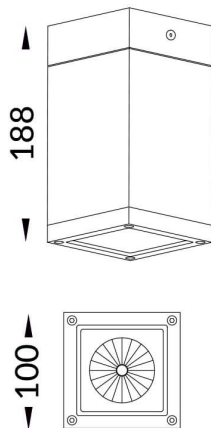

PILAR

Surface Ceiling Downlight fixture from the family PILAR with a power of 21 W and a 32 degrees beam angle. With a real lumen output of 1705lm and a luminous efficiency of 81.19lm/W. Made in Die Cast Aluminium Body, Front Cover Tempered Glass with an IP65 and an IK06 degree of protection. Finished in Black color. ON-OFF driver included

Item code	86.OC01.1331.02
Product type	Outdoor
Category	Surface Ceiling Downlight
Family	PILAR

Pictograms	

Product	
Real power (W)	21
Real luminous flux (Lm)	1705
Luminous efficiency (Lm/W)	81.19
Beam angle (°)	32
Life time (h)	50000h L80B10
IP	65
Electrical class insulation	Class I
Colour	Black
Chip Brand	Nichia
Control gear included	Yes
Control gear	ON-OFF
Light source	LED
Type of LED	1*18W Nichia COB
Colour temperature (K)	3000
Colour consistency (SDCM)	SDCM<3
CRI	>80
IK	IK06

Scheme

Photometry