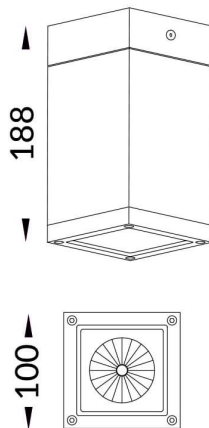

**PILAR**

Surface Ceiling Downlight fixture from the family PILAR with a power of 21 W and a 32 degrees beam angle. With a real lumen output of 1705lm and a luminous efficiency of 81.19lm/W. Made in Die Cast Aluminium Body, Front Cover Tempered Glass with an IP65 and an IK06 degree of protection. Finished in Black color. ON-OFF driver included

<b>Item code</b>	<b>86.OC01.1331.02</b>
<b>Product type</b>	<b>Outdoor</b>
<b>Category</b>	<b>Surface Ceiling Downlight</b>
<b>Family</b>	<b>PILAR</b>
<b>Pictograms</b>	

**Scheme**

**Product**

<b>Real power (W)</b>	<b>21</b>
<b>Real luminous flux (Lm)</b>	<b>1705</b>
<b>Luminous efficiency (Lm/W)</b>	<b>81.19</b>
<b>Beam angle (°)</b>	<b>32</b>
<b>Life time (h)</b>	<b>50000h L80B10</b>
<b>IP</b>	<b>65</b>
<b>Electrical class insulation</b>	<b>Class I</b>
<b>Colour</b>	<b>Black</b>
<b>Chip Brand</b>	<b>Nichia</b>
<b>Control gear included</b>	<b>Yes</b>
<b>Control gear</b>	<b>ON-OFF</b>
<b>Light source</b>	<b>LED</b>
<b>Type of LED</b>	<b>1*18W Nichia COB</b>
<b>Colour temperature (K)</b>	<b>3000</b>
<b>Colour consistency (SDCM)</b>	<b>SDCM&lt;3</b>
<b>CRI</b>	<b>&gt;80</b>
<b>IK</b>	<b>IK06</b>