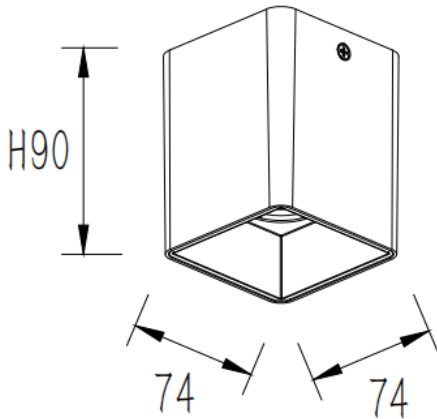

PILAR

Lavov Ceiling downlight from the family PILAR with a power of 15W and a 60 beam angle. Finished in Grey colour. Dimensions 74x74x90 mm.. With a total lumen output of 1200lm and a luminous efficiency of 80lm/W. CCT 3000K. Driver ON-OFF. Made in Die Cast Aluminium Body, Front Cover Tempered Glass. .IP65.

Dimensions	
Product dimensions (mm)	74x74x90 mm

Scheme

Photometry

Item code	86.OC01.1331.03
Product type	Outdoor
Category	Surface Ceiling Downlight
Family	PILAR
Pictograms	

Product	
Real power (W)	15
Real luminous flux (Lm)	1200
Luminous efficiency (Lm/W)	80
Beam angle (°)	60
Life time (h)	50000h L80B10
IP	IP65
Colour	Grey
Control gear included	Yes
Control gear	ON-OFF
Light source	LED
Type of LED	COB
Colour temperature (K)	3000
Colour consistency (SDCM)	SDCM3
CRI	80