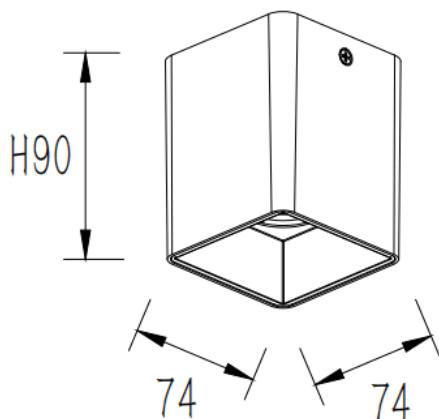

PILAR

Lavov Ceiling downlight from the family PILAR with a power of 15W and a 60 beam angle. Finished in Black colour. Dimensions 74x74x90 mm.. With a total lumen output of 1200lm and a luminous efficiency of 80lm/W. CCT 3000K. Driver DALI. Made in Die Cast Aluminium Body, Front Cover Tempered Glass. .IP65.

Item code	86.OC01.1333.02
Product type	Outdoor
Category	Surface Ceiling Downlight
Family	PILAR
Pictograms	

Dimensions

Product dimensions (mm) **74x74x90 mm**

Scheme

Product

Real power (W)	15
Real luminous flux (Lm)	1200
Luminous efficiency (Lm/W)	80
Beam angle (°)	60
Life time (h)	50000h L80B10
IP	IP65
Colour	Black
Control gear included	Yes
Control gear	DALI
Light source	LED
Type of LED	COB
Colour temperature (K)	3000
Colour consistency (SDCM)	SDCM3
CRI	80