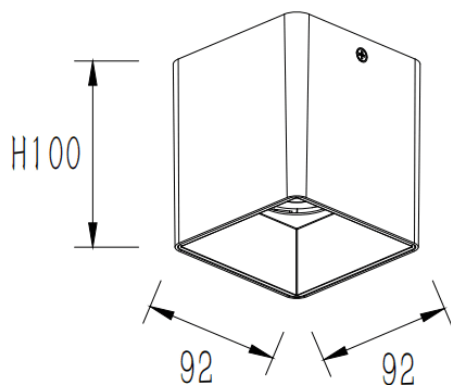

PILAR

Lavov Ceiling downlight from the family PILAR with a power of 25W and a 60 beam angle. Finished in Grey colour. Dimensions 92x92x100 mm.. With a total lumen output of 2000lm and a luminous efficiency of 80lm/W. CCT 3000K. Driver ON-OFF. Made in Die Cast Aluminium Body, Front Cover Tempered Glass. .IP65.

Item code	86.OC01.2331.03
Product type	Outdoor
Category	Surface Ceiling Downlight
Family	PILAR
Pictograms	

Dimensions

Product dimensions (mm) **92x92x100 mm**

Scheme

Product	
Real power (W)	25
Real luminous flux (Lm)	2000
Luminous efficiency (Lm/W)	80
Beam angle (°)	60
Life time (h)	50000h L80B10
IP	IP65
Colour	Grey
Control gear included	Yes
Control gear	ON-OFF
Light source	LED
Type of LED	COB
Colour temperature (K)	3000
Colour consistency (SDCM)	SDCM3
CRI	80