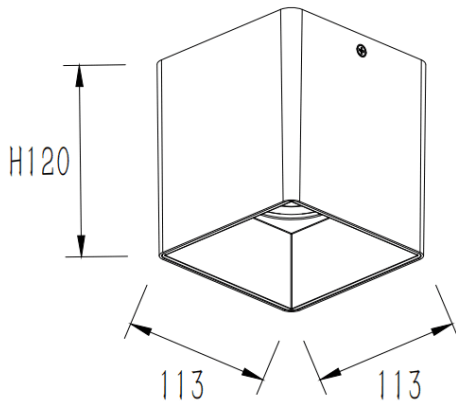

PILAR

Lavov Ceiling downlight from the family PILAR with a power of 35W and a 20 beam angle. Finished in White colour. Dimensions 113x113x120 mm.. With a total lumen output of 2800lm and a luminous efficiency of 80lm/W. CCT 3000K. Driver ON-OFF. Made in Die Cast Aluminium Body, Front Cover Tempered Glass. .IP65.

Dimensions	
Product dimensions (mm)	113x113x120 mm

Scheme

Item code	86.OC01.3311.01
Product type	Outdoor
Category	Surface Ceiling Downlight
Family	PILAR
Pictograms	

Product	
Real power (W)	35
Real luminous flux (Lm)	2800
Luminous efficiency (Lm/W)	80
Beam angle (°)	20
Life time (h)	50000h L80B10
IP	IP65
Colour	White
Control gear included	Yes
Control gear	ON-OFF
Light source	LED
Type of LED	COB
Colour temperature (K)	3000
Colour consistency (SDCM)	SDCM3
CRI	80