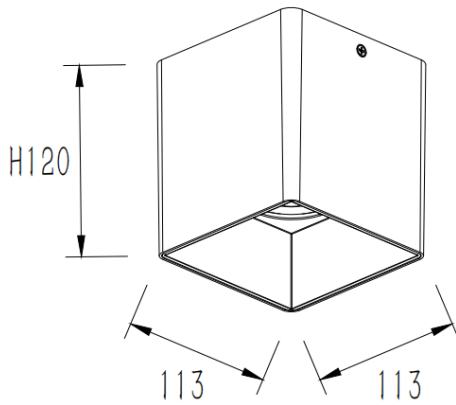

PILAR

Lavov Ceiling downlight from the family PILAR with a power of 35W and a 20 beam angle. Finished in Grey colour. Dimensions 113x113x120 mm.. With a total lumen output of 2800lm and a luminous efficiency of 80lm/W. CCT 3000K. Driver ON-OFF. Made in Die Cast Aluminium Body, Front Cover Tempered Glass. .IP65.

Dimensions	
Product dimensions (mm)	113x113x120 mm

Scheme

Item code	86.OC01.3311.03
Product type	Outdoor
Category	Surface Ceiling Downlight
Family	PILAR
Pictograms	

Product	
Real power (W)	35
Real luminous flux (Lm)	2800
Luminous efficiency (Lm/W)	80
Beam angle (°)	20
Life time (h)	50000h L80B10
IP	IP65
Colour	Grey
Control gear included	Yes
Control gear	ON-OFF
Light source	LED
Type of LED	COB
Colour temperature (K)	3000
Colour consistency (SDCM)	SDCM3
CRI	80