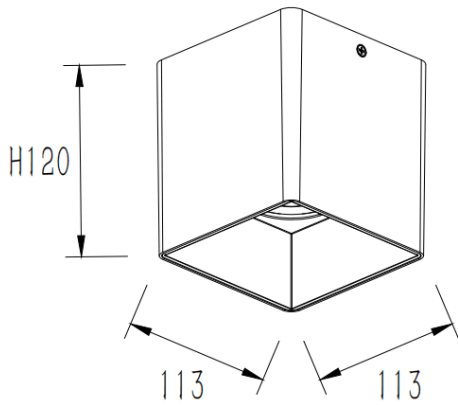

PILAR

Lavov Ceiling downlight from the family PILAR with a power of 35W and a 40 beam angle. Finished in White colour. Dimensions 113x113x120 mm.. With a total lumen output of 2800lm and a luminous efficiency of 80lm/W. CCT 3000K. Driver ON-OFF. Made in Die Cast Aluminium Body, Front Cover Tempered Glass. .IP65.

Dimensions

Product dimensions (mm) **113x113x120 mm**

Scheme

Item code	86.OC01.3321.01
Product type	Outdoor
Category	Surface Ceiling Downlight
Family	PILAR

Pictograms

	220 240 V		CRI 80	SDCM 3
	On Off	IP 20	50000h L80B10	

Product	
Real power (W)	35
Real luminous flux (Lm)	2800
Luminous efficiency (Lm/W)	80
Beam angle (°)	40
Life time (h)	50000h L80B10
IP	IP65
Colour	White
Control gear included	Yes
Control gear	ON-OFF
Light source	LED
Type of LED	COB
Colour temperature (K)	3000
Colour consistency (SDCM)	SDCM3
CRI	80