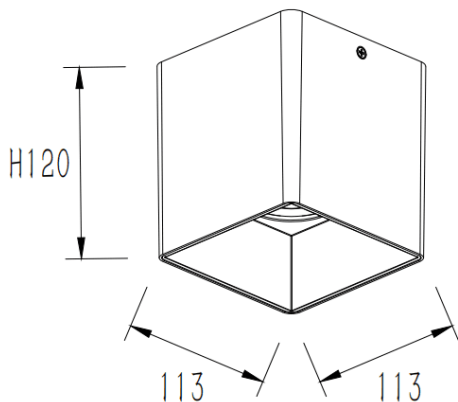

PILAR

Lavov Ceiling downlight from the family PILAR with a power of 35W and a 60 beam angle. Finished in Black colour. Dimensions 113x113x120 mm.. With a total lumen output of 2800lm and a luminous efficiency of 80lm/W. CCT 3000K. Driver ON-OFF. Made in Die Cast Aluminium Body, Front Cover Tempered Glass. .IP65.

Item code	86.OC01.3331.02
Product type	Outdoor
Category	Surface Ceiling Downlight
Family	PILAR
Pictograms	

Dimensions

Product dimensions (mm) **113x113x120 mm**

Scheme

Product

Real power (W)	35
Real luminous flux (Lm)	2800
Luminous efficiency (Lm/W)	80
Beam angle (°)	60
Life time (h)	50000h L80B10
IP	IP65
Colour	Black
Control gear included	Yes
Control gear	ON-OFF
Light source	LED
Type of LED	COB
Colour temperature (K)	3000
Colour consistency (SDCM)	SDCM3
CRI	80