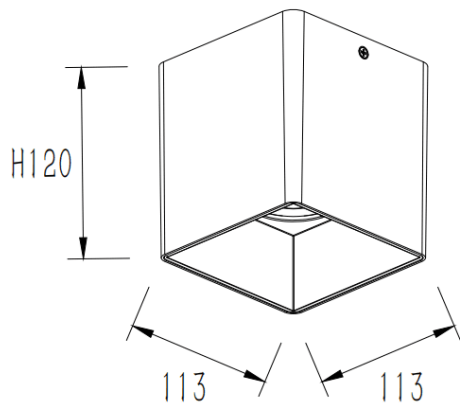

PILAR

Lavov Ceiling downlight from the family PILAR with a power of 35W and a 60 beam angle. Finished in Grey colour. Dimensions 113x113x120 mm.. With a total lumen output of 2800lm and a luminous efficiency of 80lm/W. CCT 3000K. Driver ON-OFF. Made in Die Cast Aluminium Body, Front Cover Tempered Glass. .IP65.

Item code	86.OC01.3331.03
Product type	Outdoor
Category	Surface Ceiling Downlight
Family	PILAR
Pictograms	

Dimensions	
Product dimensions (mm)	113x113x120 mm

Scheme

Product	
Real power (W)	35
Real luminous flux (Lm)	2800
Luminous efficiency (Lm/W)	80
Beam angle (°)	60
Life time (h)	50000h L80B10
IP	IP65
Colour	Grey
Control gear included	Yes
Control gear	ON-OFF
Light source	LED
Type of LED	COB
Colour temperature (K)	3000
Colour consistency (SDCM)	SDCM3
CRI	80