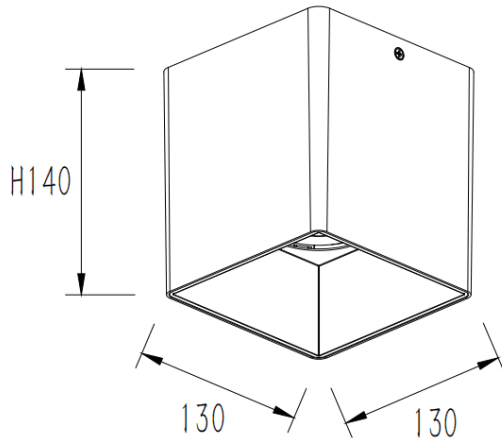

PILAR

Lavov Ceiling downlight from the family PILAR with a power of 45W and a 20 beam angle. Finished in Grey colour. Dimensions 130x130x140 mm.. With a total lumen output of 3600lm and a luminous efficiency of 80lm/W. CCT 3000K. Driver ON-OFF. Made in Die Cast Aluminium Body, Front Cover Tempered Glass. .IP65.

Dimensions	
Product dimensions (mm)	130x130x140 mm

Scheme

Item code	86.OC01.4311.03
Product type	Outdoor
Category	Surface Ceiling Downlight
Family	PILAR
Pictograms	

Product	
Real power (W)	45
Real luminous flux (Lm)	3600
Luminous efficiency (Lm/W)	80
Beam angle (°)	20
Life time (h)	50000h L80B10
IP	IP65
Colour	Grey
Control gear included	Yes
Control gear	ON-OFF
Light source	LED
Type of LED	COB
Colour temperature (K)	3000
Colour consistency (SDCM)	SDCM3
CRI	80