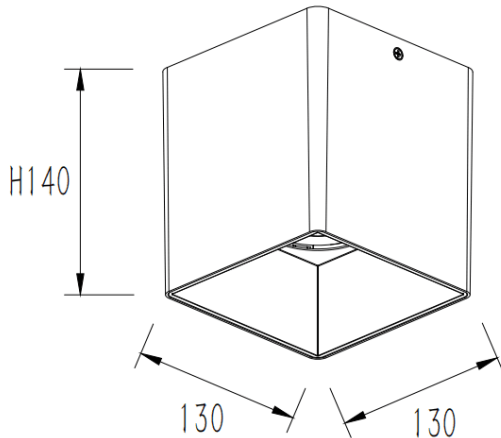

PILAR

Lavov Ceiling downlight from the family PILAR with a power of 45W and a 20 beam angle. Finished in Grey colour. Dimensions 130x130x140 mm.. With a total lumen output of 3600lm and a luminous efficiency of 80lm/W. CCT 3000K. Driver ON-OFF. Made in Die Cast Aluminium Body, Front Cover Tempered Glass. .IP65.

Dimensions

Product dimensions (mm) **130x130x140 mm**

Scheme

Item code	86.OC01.4311.03
Product type	Outdoor
Category	Surface Ceiling Downlight
Family	PILAR

Pictograms

	220 240 V		CRI 80	SDCM 3
	On Off	IP 20	50000h L80B10	

Product	
Real power (W)	45
Real luminous flux (Lm)	3600
Luminous efficiency (Lm/W)	80
Beam angle (°)	20
Life time (h)	50000h L80B10
IP	IP65
Colour	Grey
Control gear included	Yes
Control gear	ON-OFF
Colour temperature (K)	3000
Colour consistency (SDCM)	SDCM<3
CRI	80