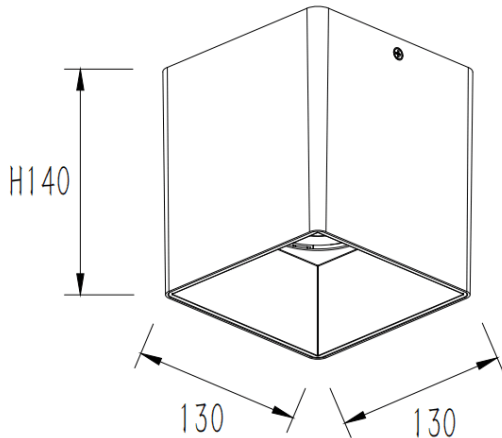

PILAR

Lavov Ceiling downlight from the family PILAR with a power of 45W and a 20 beam angle. Finished in White colour. Dimensions 130x130x140 mm.. With a total lumen output of 3600lm and a luminous efficiency of 80lm/W. CCT 3000K. Driver DALI. Made in Die Cast Aluminium Body, Front Cover Tempered Glass. .IP65.

Item code	86.OC01.4313.01
Product type	Outdoor
Category	Surface Ceiling Downlight
Family	PILAR
Pictograms	

Dimensions

Product dimensions (mm) **130x130x140 mm**

Scheme

Product

Real power (W)	45
Real luminous flux (Lm)	3600
Luminous efficiency (Lm/W)	80
Beam angle (°)	20
Life time (h)	50000h L80B10
IP	IP65
Colour	White
Control gear included	Yes
Control gear	DALI
Light source	LED
Type of LED	COB
Average life time (h)	30
Colour temperature (K)	3000
Colour consistency (SDCM)	SDCM3
CRI	80