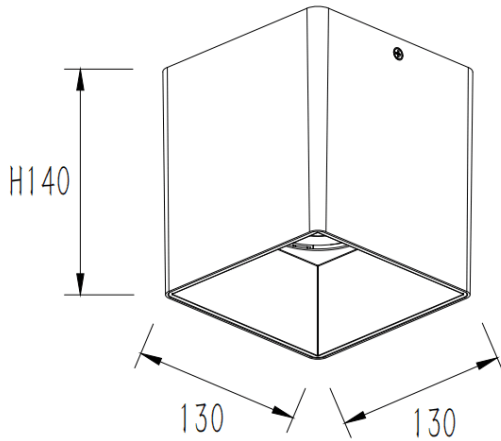

**PILAR**

Lavov Ceiling downlight from the family PILAR with a power of 45W and a 40 beam angle. Finished in Black colour. Dimensions 130x130x140 mm.. With a total lumen output of 3600lm and a luminous efficiency of 80lm/W. CCT 3000K. Driver ON-OFF. Made in Die Cast Aluminium Body, Front Cover Tempered Glass. .IP65.

**Dimensions**

**Product dimensions (mm)**      **130x130x140 mm**

**Scheme**

|                     |                                  |
|---------------------|----------------------------------|
| <b>Item code</b>    | <b>86.OC01.4321.02</b>           |
| <b>Product type</b> | <b>Outdoor</b>                   |
| <b>Category</b>     | <b>Surface Ceiling Downlight</b> |
| <b>Family</b>       | <b>PILAR</b>                     |