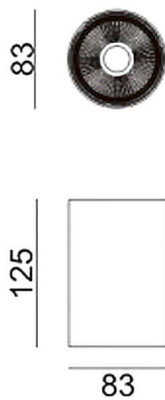

Dimensions

Product dimensions (mm) diam 83x131mm

Scheme

Photometry

**SURFACE CEILING DOWNLIGHT -
SDOWN**

Item code 86.OC02.1311.01

LAVOV
LIGHTING

SDOWN

Lavov outdoor wall light from the family SDOWN with a power of 15W and a optic distribution 15°. With a total lumen output of 1150lm and an efficiency of 76,67lm/W. Manufactured in Die Cast Aluminium Body, Front Cover Tempered Glass and finished in White colour. ON-OFF driver.

Product

Real power (W) 15

Real luminous flux (Lm) 1150

Luminous efficiency (Lm/W) 76.67

Beam angle (°) 15°

Life time (h) 50000h L80B10

IP 65

Electrical class insulation Class I