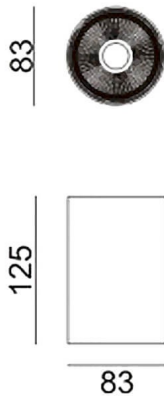

Dimensions

Product dimensions (mm) diam 83x131mm

Scheme

Photometry

SDOWN

Lavov outdoor wall light from the family SDOWN with a power of 15W and a optic distribution 15°. With a total lumen output of 1150lm and an efficiency of 76,67lm/W. Manufactured in Die Cast Aluminium Body, Front Cover Tempered Glass and finished in White colour. ON-OFF driver.

Item code	86.OC02.1311.01
Product type	Outdoor
Category	Surface Ceiling Downlight
Family	SDOWN
Pictograms	

Product	
Real power (W)	15
Real luminous flux (Lm)	1150
Luminous efficiency (Lm/W)	76.67
Beam angle (°)	15°
Life time (h)	50000h L80B10
IP	65
Electrical class insulation	Class I
Colour	White
Chip Brand	Osram
Control gear included	Yes
Control gear	ON-OFF
Light source	LED
Type of LED	COB
Colour temperature (K)	3000
Colour consistency (SDCM)	SDCM<3
CRI	>80
IK	IK06