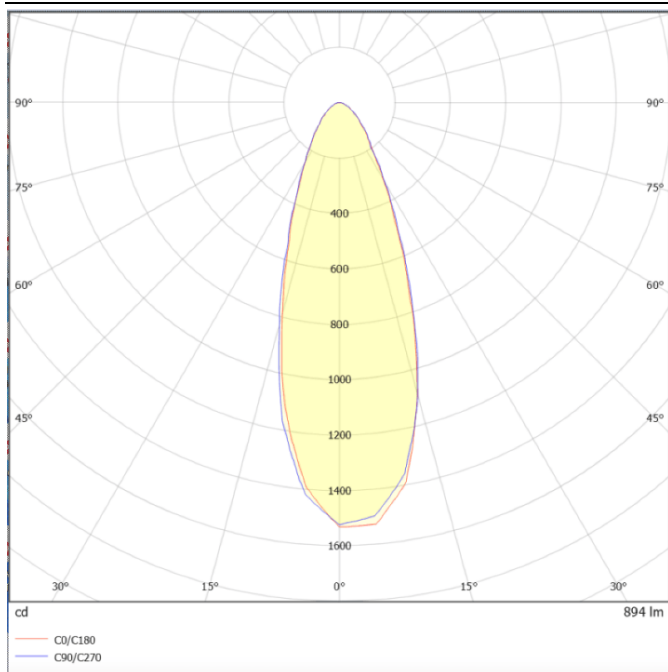

Dimensions

Product dimensions (mm) diam 83x131mm

Scheme

Photometry

SDOWN

Lavov outdoor wall light from the family SDOWN with a power of 15W and a optic distribution 15°. With a total lumen output of 1150lm and an efficiency of 76,67lm/W. Manufactured in Die Cast Aluminium Body, Front Cover Tempered Glass and finished in White colour. ON-OFF driver.

Item code	86.OC02.1311.01
Product type	Outdoor
Category	Surface Ceiling Downlight
Family	SDOWN
Pictograms	

Product	
Real power (W)	15
Real luminous flux (Lm)	1150
Luminous efficiency (Lm/W)	76.67
Beam angle (°)	15°
Life time (h)	50000h L80B10
IP	65
Electrical class insulation	Class I
Colour	White
Chip Brand	Osram
Control gear included	Yes
Control gear	ON-OFF
Light source	LED
Type of LED	COB
Colour temperature (K)	3000
Colour consistency (SDCM)	SDCM<3
CRI	>80
IK	IK06