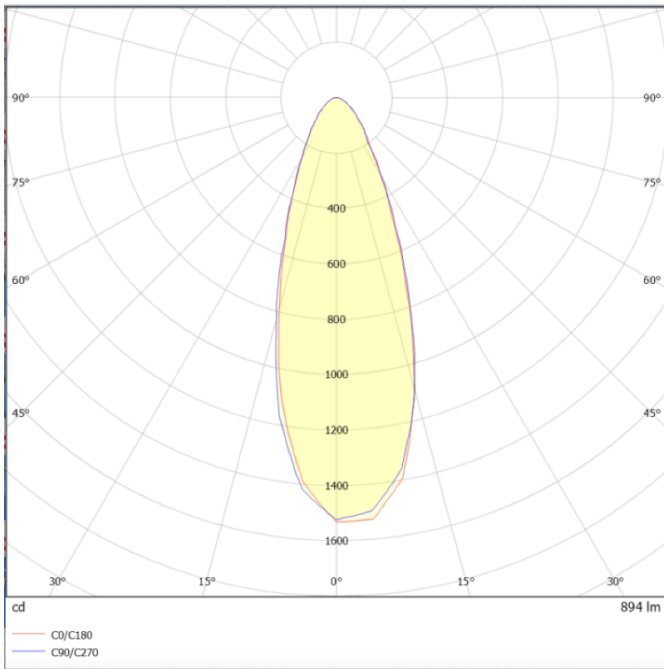

Dimensions

Product dimensions (mm) diam 83x131mm

Scheme

Photometry

**SURFACE CEILING DOWNLIGHT -
SDOWN**

Item code 86.OC02.1311.01

LAVOV
LIGHTING

SDOWN

Lavov outdoor wall light from the family SDOWN with a power of 15W and a optic distribution 15°. With a total lumen output of 1150lm and an efficiency of 76,67lm/W. Manufactured in Die Cast Aluminium Body, Front Cover Tempered Glass and finished in White colour. ON-OFF driver.

Product

Real power (W) 15

Real luminous flux (Lm) 1150

Luminous efficiency (Lm/W) 76.67

Beam angle (°) 15°

Life time (h) 50000h L80B10

IP 65

Electrical class insulation Class I