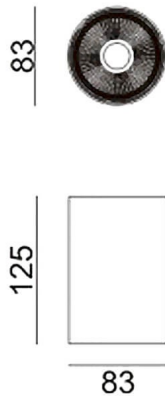

---

**Dimensions**

**Product dimensions (mm)    diam 83x131mm**

---

**Scheme**

---

**Photometry**

## SDOWN

Lavov outdoor wall light from the family SDOWN with a power of 15W and a optic distribution 15°. With a total lumen output of 1150lm and an efficiency of 76,67lm/W. Manufactured in Die Cast Aluminium Body, Front Cover Tempered Glass and finished in White colour. ON-OFF driver.