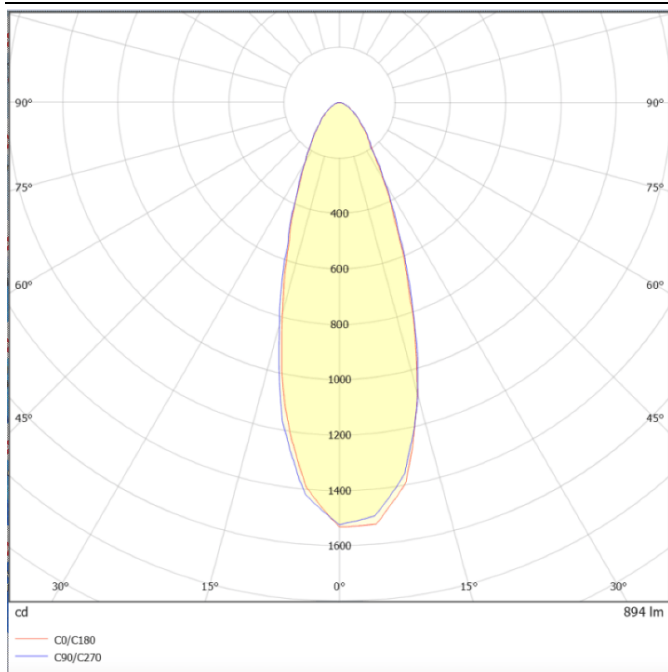

---

**Dimensions**

**Product dimensions (mm)    diam 83x131mm**

---

**Scheme**

---

**Photometry**

## SDOWN

Lavov outdoor wall light from the family SDOWN with a power of 15W and a optic distribution 15°. With a total lumen output of 1150lm and an efficiency of 76,67lm/W. Manufactured in Die Cast Aluminium Body, Front Cover Tempered Glass and finished in White colour. ON-OFF driver.

<b>Item code</b>	<b>86.OC02.1311.01</b>
<b>Product type</b>	<b>Outdoor</b>
<b>Category</b>	<b>Surface Ceiling Downlight</b>
<b>Family</b>	<b>SDOWN</b>
<b>Pictograms</b>	

<b>Product</b>	
<b>Real power (W)</b>	<b>15</b>
<b>Real luminous flux (Lm)</b>	<b>1150</b>
<b>Luminous efficiency (Lm/W)</b>	<b>76.67</b>
<b>Beam angle (°)</b>	<b>15°</b>
<b>Life time (h)</b>	<b>50000h L80B10</b>
<b>IP</b>	<b>65</b>
<b>Electrical class insulation</b>	<b>Class I</b>
<b>Colour</b>	<b>White</b>
<b>Chip Brand</b>	<b>Osram</b>
<b>Control gear included</b>	<b>Yes</b>
<b>Control gear</b>	<b>ON-OFF</b>
<b>Light source</b>	<b>LED</b>
<b>Type of LED</b>	<b>COB</b>
<b>Colour temperature (K)</b>	<b>3000</b>
<b>Colour consistency (SDCM)</b>	<b>SDCM&lt;3</b>
<b>CRI</b>	<b>&gt;80</b>
<b>IK</b>	<b>IK06</b>