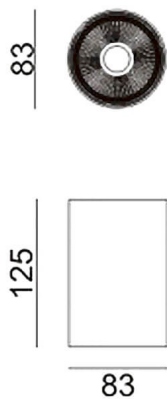

Dimensions

Product dimensions (mm) diam 83x131mm

Scheme

Photometry

**SURFACE CEILING DOWNLIGHT -
SDOWN**

Item code 86.OC02.1311.02

LAVOV
LIGHTING

SDOWN

Lavov outdoor wall light from the family SDOWN with a power of 15W and a optic distribution 15°. With a total lumen output of 1150lm and an efficiency of 76,67lm/W. Manufactured in Die Cast Aluminium Body, Front Cover Tempered Glass and finished in Black colour. ON-OFF driver.

Item code	86.OC02.1311.02
Product type	Outdoor
Category	Surface Ceiling Downlight
Family	SDOWN
Pictograms	

Product	
Real power (W)	15
Real luminous flux (Lm)	1150
Luminous efficiency (Lm/W)	76.67
Beam angle (°)	15°
Life time (h)	50000h L80B10
IP	65
Electrical class insulation	Class I
Colour	Black
Chip Brand	Osram
Control gear included	Yes
Control gear	ON-OFF
Light source	LED
Type of LED	COB
Colour temperature (K)	3000
Colour consistency (SDCM)	SDCM<3
CRI	>80
IK	IK06