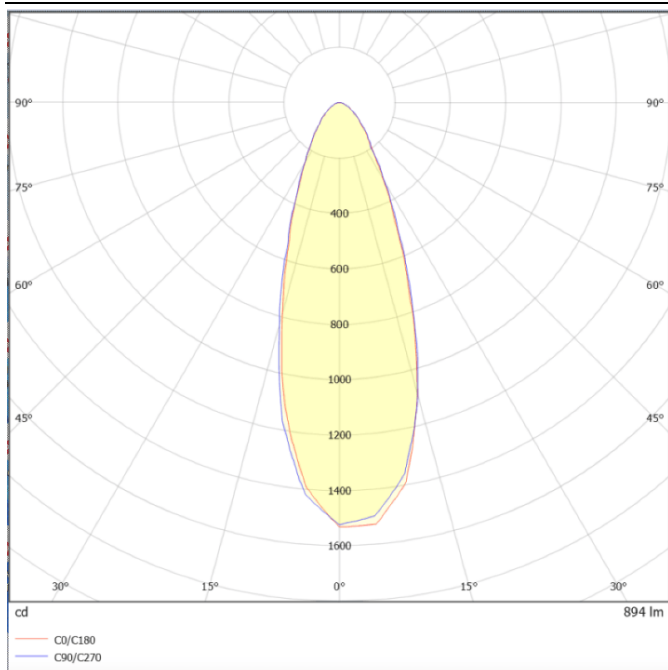

Dimensions

Product dimensions (mm) diam 83x131mm

Scheme

Photometry

SDOWN

Lavov outdoor wall light from the family SDOWN with a power of 15W and a optic distribution 15°. With a total lumen output of 1150lm and an efficiency of 76,67lm/W. Manufactured in Die Cast Aluminium Body, Front Cover Tempered Glass and finished in Black colour. ON-OFF driver.

Item code	86.OC02.1311.02
Product type	Outdoor
Category	Surface Ceiling Downlight
Family	SDOWN
Pictograms	

Product	
Real power (W)	15
Real luminous flux (Lm)	1150
Luminous efficiency (Lm/W)	76.67
Beam angle (°)	15°
Life time (h)	50000h L80B10
IP	65
Electrical class insulation	Class I
Colour	Black
Chip Brand	Osram
Control gear included	Yes
Control gear	ON-OFF
Light source	LED
Type of LED	COB
Colour temperature (K)	3000
Colour consistency (SDCM)	SDCM<3
CRI	>80
IK	IK06