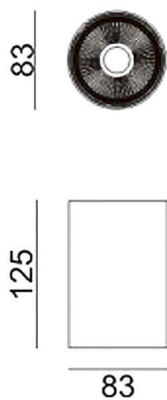

Dimensions

Product dimensions (mm) diam 83x131mm

Scheme

Photometry

SDOWN

Lavov outdoor wall light from the family SDOWN with a power of 15W and a optic distribution 15°. With a total lumen output of 1150lm and an efficiency of 76,67lm/W. Manufactured in Die Cast Aluminium Body, Front Cover Tempered Glass and finished in Black colour. ON-OFF driver.

Item code	86.OC02.1311.02
Product type	Outdoor
Category	Surface Ceiling Downlight
Family	SDOWN
Pictograms	

Product	
Real power (W)	15
Real luminous flux (Lm)	1150
Luminous efficiency (Lm/W)	76.67
Beam angle (°)	15°
Life time (h)	50000h L80B10
IP	65
Electrical class insulation	Class I
Colour	Black
Chip Brand	Osram
Control gear included	Yes
Control gear	ON-OFF
Light source	LED
Type of LED	COB
Colour temperature (K)	3000
Colour consistency (SDCM)	SDCM<3
CRI	>80
IK	IK06