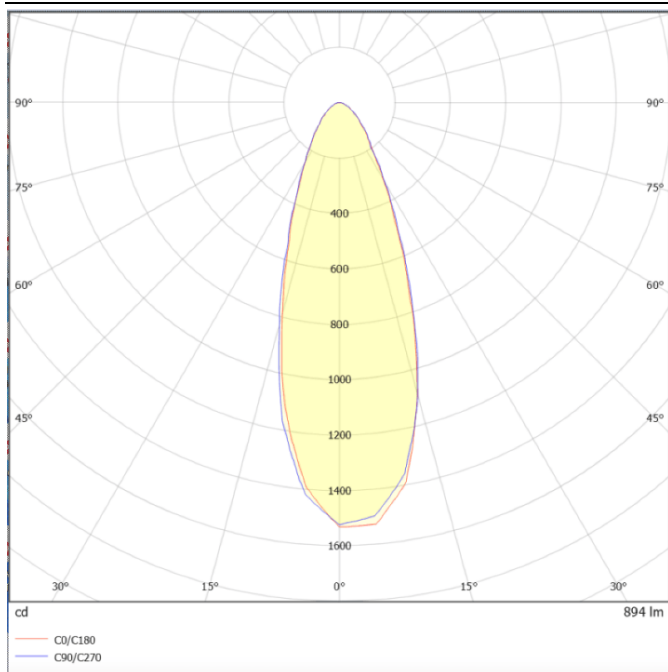

Dimensions

Product dimensions (mm) diam 83x131mm

Scheme

Photometry

SDOWN

Lavov outdoor wall light from the family SDOWN with a power of 15W and a optic distribution 15°. With a total lumen output of 1150lm and an efficiency of 76,67lm/W. Manufactured in Die Cast Aluminium Body, Front Cover Tempered Glass and finished in Black colour. ON-OFF driver.

Item code	86.OC02.1311.02
Product type	Outdoor
Category	Surface Ceiling Downlight
Family	SDOWN
Pictograms	

Product	
Real power (W)	15
Real luminous flux (Lm)	1150
Luminous efficiency (Lm/W)	76.67
Beam angle (°)	15°
Life time (h)	50000h L80B10
IP	65
Electrical class insulation	Class I
Colour	Black
Chip Brand	Osram
Control gear included	Yes
Control gear	ON-OFF
Light source	LED
Type of LED	COB
Colour temperature (K)	3000
Colour consistency (SDCM)	SDCM<3
CRI	>80
IK	IK06