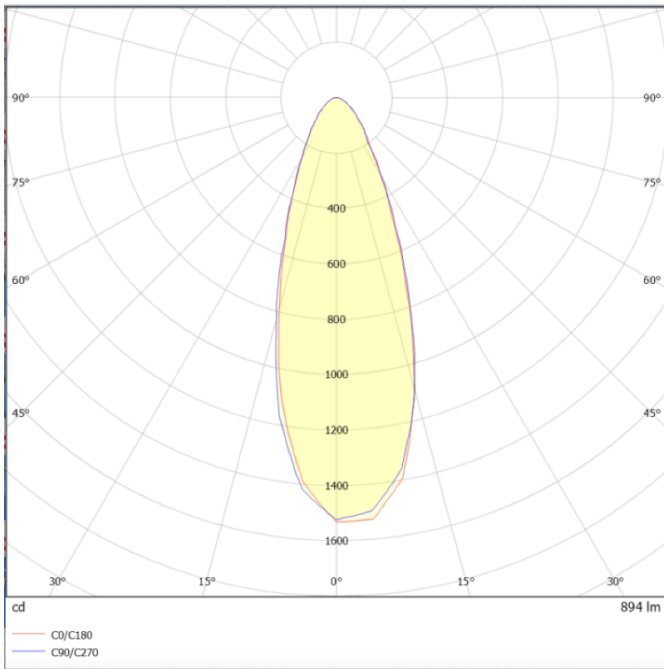

Dimensions

Product dimensions (mm) diam 83x131mm

Scheme

Photometry

**SURFACE CEILING DOWNLIGHT -
SDOWN**

Item code 86.OC02.1311.02

LAVOV
LIGHTING

SDOWN

Lavov outdoor wall light from the family SDOWN with a power of 15W and a optic distribution 15°. With a total lumen output of 1150lm and an efficiency of 76,67lm/W. Manufactured in Die Cast Aluminium Body, Front Cover Tempered Glass and finished in Black colour. ON-OFF driver.

Item code	86.OC02.1311.02
Product type	Outdoor
Category	Surface Ceiling Downlight
Family	SDOWN
Pictograms	

Product	
Real power (W)	15
Real luminous flux (Lm)	1150
Luminous efficiency (Lm/W)	76.67
Beam angle (°)	15°
Life time (h)	50000h L80B10
IP	65
Electrical class insulation	Class I
Colour	Black
Chip Brand	Osram
Control gear included	Yes
Control gear	ON-OFF
Light source	LED
Type of LED	COB
Colour temperature (K)	3000
Colour consistency (SDCM)	SDCM<3
CRI	>80
IK	IK06