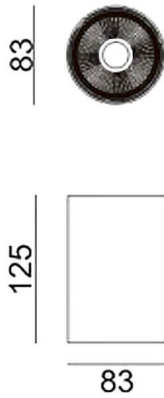

Dimensions

Product dimensions (mm) diam 83x131mm

Scheme

Photometry

**SURFACE CEILING DOWNLIGHT -
SDOWN**

Item code 86.OC02.1311.03

LAVOV
LIGHTING

SDOWN

Lavov outdoor wall light from the family SDOWN with a power of 15W and a optic distribution 15°. With a total lumen output of 1150lm and an efficiency of 76,67lm/W. Manufactured in Die Cast Aluminium Body, Front Cover Tempered Glass and finished in Grey colour. ON-OFF driver.

Item code	86.OC02.1311.03
Product type	Outdoor
Category	Surface Ceiling Downlight
Family	SDOWN
Pictograms	

Product	
Real power (W)	15
Real luminous flux (Lm)	1150
Luminous efficiency (Lm/W)	76.67
Beam angle (°)	15°
Life time (h)	50000h L80B10
IP	65
Electrical class insulation	Class I
Colour	Grey
Chip Brand	Osram
Control gear included	Yes
Control gear	ON-OFF
Light source	LED
Type of LED	COB
Colour temperature (K)	3000
Colour consistency (SDCM)	SDCM<3
CRI	>80
IK	IK06