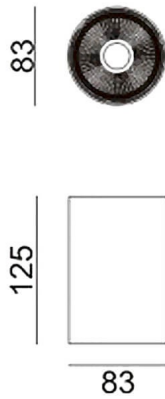

Dimensions

Product dimensions (mm) diam 83x131mm

Scheme

Photometry

SDOWN

Lavov outdoor wall light from the family SDOWN with a power of 15W and a optic distribution 15°. With a total lumen output of 1150lm and an efficiency of 76,67lm/W. Manufactured in Die Cast Aluminium Body, Front Cover Tempered Glass and finished in Grey colour. ON-OFF driver.

Item code	86.OC02.1311.03
Product type	Outdoor
Category	Surface Ceiling Downlight
Family	SDOWN
Pictograms	

Product	
Real power (W)	15
Real luminous flux (Lm)	1150
Luminous efficiency (Lm/W)	76.67
Beam angle (°)	15°
Life time (h)	50000h L80B10
IP	65
Electrical class insulation	Class I
Colour	Grey
Chip Brand	Osram
Control gear included	Yes
Control gear	ON-OFF
Light source	LED
Type of LED	COB
Colour temperature (K)	3000
Colour consistency (SDCM)	SDCM<3
CRI	>80
IK	IK06