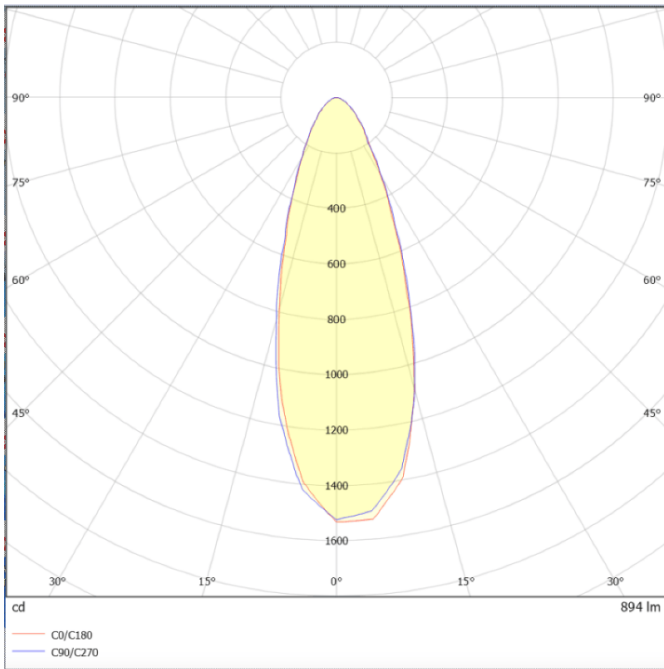

Dimensions

Product dimensions (mm) diam 83x131mm

Scheme

Photometry

**SURFACE CEILING DOWNLIGHT -
SDOWN**

Item code 86.OC02.1311.03

LAVOV
LIGHTING

SDOWN

Lavov outdoor wall light from the family SDOWN with a power of 15W and a optic distribution 15°. With a total lumen output of 1150lm and an efficiency of 76,67lm/W. Manufactured in Die Cast Aluminium Body, Front Cover Tempered Glass and finished in Grey colour. ON-OFF driver.

Item code	86.OC02.1311.03
Product type	Outdoor
Category	Surface Ceiling Downlight
Family	SDOWN
Pictograms	

Product	
Real power (W)	15
Real luminous flux (Lm)	1150
Luminous efficiency (Lm/W)	76.67
Beam angle (°)	15°
Life time (h)	50000h L80B10
IP	65
Electrical class insulation	Class I
Colour	Grey
Chip Brand	Osram
Control gear included	Yes
Control gear	ON-OFF
Light source	LED
Type of LED	COB
Colour temperature (K)	3000
Colour consistency (SDCM)	SDCM<3
CRI	>80
IK	IK06