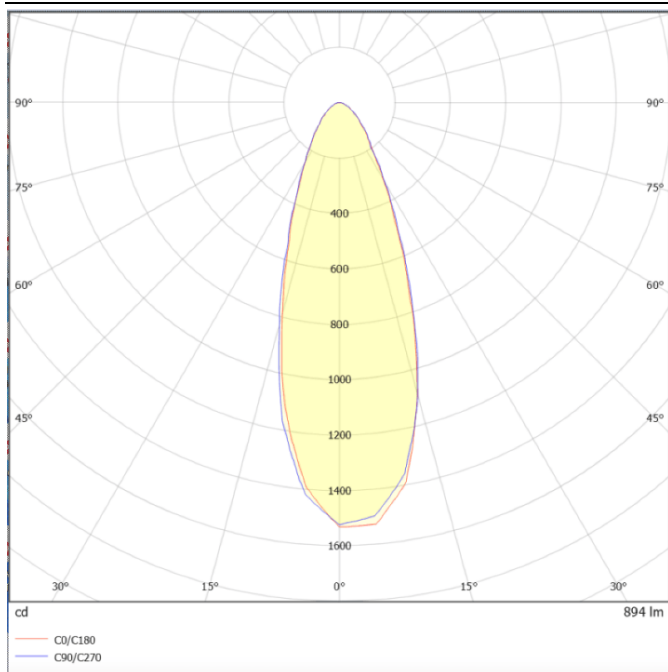

---

**Dimensions**

**Product dimensions (mm)    diam 83x131mm**

---

**Scheme**

---

**Photometry**

## SDOWN

Lavov outdoor wall light from the family SDOWN with a power of 15W and a optic distribution 15°. With a total lumen output of 1150lm and an efficiency of 76,67lm/W. Manufactured in Die Cast Aluminium Body, Front Cover Tempered Glass and finished in Grey colour. ON-OFF driver.

<b>Item code</b>	<b>86.OC02.1311.03</b>
<b>Product type</b>	<b>Outdoor</b>
<b>Category</b>	<b>Surface Ceiling Downlight</b>
<b>Family</b>	<b>SDOWN</b>
<b>Pictograms</b>	

<b>Product</b>	
<b>Real power (W)</b>	<b>15</b>
<b>Real luminous flux (Lm)</b>	<b>1150</b>
<b>Luminous efficiency (Lm/W)</b>	<b>76.67</b>
<b>Beam angle (°)</b>	<b>15°</b>
<b>Life time (h)</b>	<b>50000h L80B10</b>
<b>IP</b>	<b>65</b>
<b>Electrical class insulation</b>	<b>Class I</b>
<b>Colour</b>	<b>Grey</b>
<b>Chip Brand</b>	<b>Osram</b>
<b>Control gear included</b>	<b>Yes</b>
<b>Control gear</b>	<b>ON-OFF</b>
<b>Light source</b>	<b>LED</b>
<b>Type of LED</b>	<b>COB</b>
<b>Colour temperature (K)</b>	<b>3000</b>
<b>Colour consistency (SDCM)</b>	<b>SDCM&lt;3</b>
<b>CRI</b>	<b>&gt;80</b>
<b>IK</b>	<b>IK06</b>