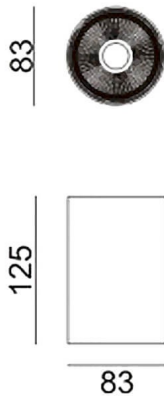

---

**Dimensions**

**Product dimensions (mm)    diam 83x131mm**

---

**Scheme**

---

**Photometry**

## SDOWN

Lavov outdoor wall light from the family SDOWN with a power of 15W and a optic distribution 15°. With a total lumen output of 1150lm and an efficiency of 76,67lm/W. Manufactured in Die Cast Aluminium Body, Front Cover Tempered Glass and finished in Grey colour. ON-OFF driver.