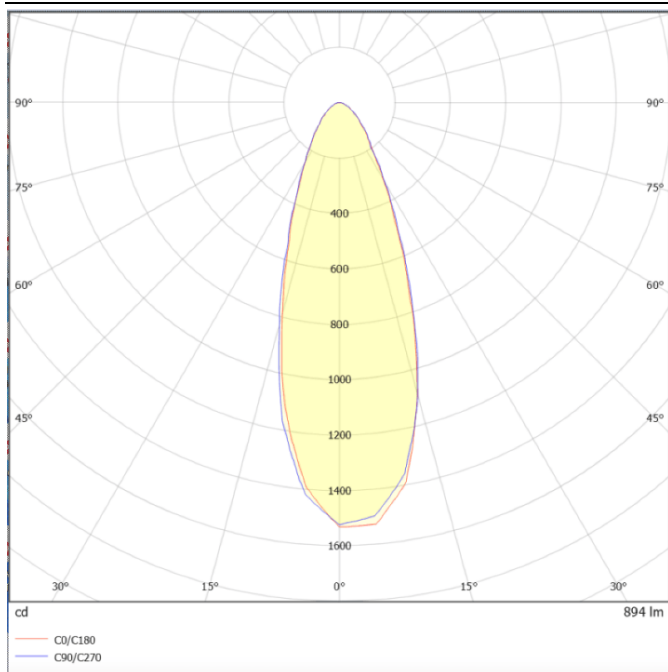

Dimensions

Product dimensions (mm) diam 83x131mm

Scheme

Photometry

SDOWN

Lavov outdoor wall light from the family SDOWN with a power of 15W and a optic distribution 15°. With a total lumen output of 1150lm and an efficiency of 76,67lm/W. Manufactured in Die Cast Aluminium Body, Front Cover Tempered Glass and finished in Grey colour. ON-OFF driver.

Item code	86.OC02.1311.03
Product type	Outdoor
Category	Surface Ceiling Downlight
Family	SDOWN
Pictograms	

Product	
Real power (W)	15
Real luminous flux (Lm)	1150
Luminous efficiency (Lm/W)	76.67
Beam angle (°)	15°
Life time (h)	50000h L80B10
IP	65
Electrical class insulation	Class I
Colour	Grey
Chip Brand	Osram
Control gear included	Yes
Control gear	ON-OFF
Light source	LED
Type of LED	COB
Colour temperature (K)	3000
Colour consistency (SDCM)	SDCM<3
CRI	>80
IK	IK06