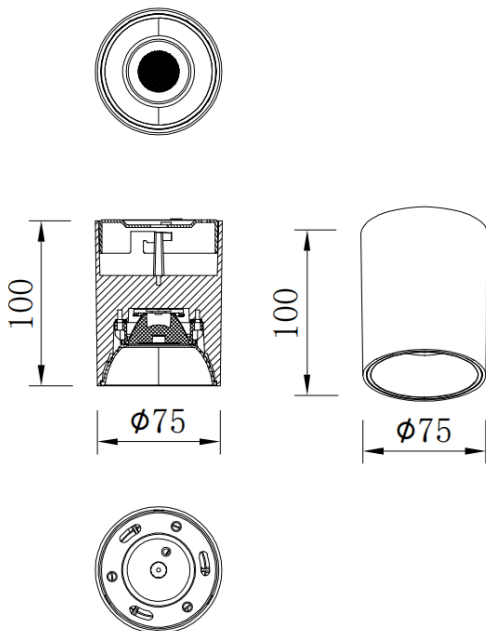

SDOWN

Lavov Ceiling downlight from the family SDOWN with a power of 10W and a 40 beam angle. Finished in White colour. Dimensions Ø75X100 mm .. With a total lumen output of 800lm and a luminous efficiency of 80lm/W. CCT 3000K. Driver ON-OFF. Made in Die Cast Aluminium Body, Front Cover Tempered Glass. .IP65.

Dimensions

Product dimensions (mm) Ø75X100 mm

Scheme

Item code	86.OC02.1321.01
Product type	Outdoor
Category	Surface Ceiling Downlight
Family	SDOWN
Pictograms	

Product	
Real power (W)	10
Real luminous flux (Lm)	800
Luminous efficiency (Lm/W)	80
Beam angle (°)	40
Life time (h)	50000h L80B10
IP	IP65
Colour	White
Control gear included	Yes
Control gear	ON-OFF
Light source	LED
Type of LED	COB
Colour temperature (K)	3000
Colour consistency (SDCM)	SDCM3
CRI	80