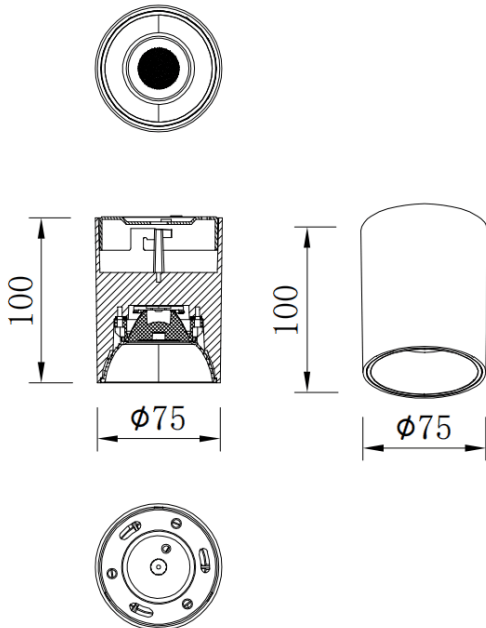

SDOWN

Lavov Ceiling downlight from the family SDOWN with a power of 10W and a 40 beam angle. Finished in Black colour. Dimensions Ø75X100 mm .. With a total lumen output of 800lm and a luminous efficiency of 80lm/W. CCT 3000K. Driver ON-OFF. Made in Die Cast Aluminium Body, Front Cover Tempered Glass. .IP65.

Dimensions

Product dimensions (mm) **Ø75X100 mm**

Scheme

Item code	86.OC02.1321.02
Product type	Outdoor
Category	Surface Ceiling Downlight
Family	SDOWN
Pictograms	

Product	
Real power (W)	10
Real luminous flux (Lm)	800
Luminous efficiency (Lm/W)	80
Beam angle (°)	40
Life time (h)	50000h L80B10
IP	IP65
Colour	Black
Control gear included	Yes
Control gear	ON-OFF
Light source	LED
Type of LED	COB
Colour temperature (K)	3000
Colour consistency (SDCM)	SDCM3
CRI	80