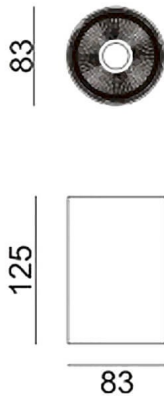

**SDOWN**

Lavov outdoor wall light from the family SDOWN with a power of 15W and a optic distribution 25°. With a total lumen output of 1150lm and an efficiency of 76,67lm/W. Manufactured in Die Cast Aluminium Body, Front Cover Tempered Glass and finished in Black colour. ON-OFF driver.

<b>Item code</b>	<b>86.OC02.1321.02</b>
<b>Product type</b>	<b>Outdoor</b>
<b>Category</b>	<b>Surface Ceiling Downlight</b>
<b>Family</b>	<b>SDOWN</b>

**Pictograms**

**Dimensions**

**Product dimensions (mm) diam 83x131mm**

**Scheme**

**Product**

<b>Real power (W)</b>	<b>15</b>
<b>Real luminous flux (Lm)</b>	<b>1150</b>
<b>Luminous efficiency (Lm/W)</b>	<b>76.67</b>
<b>Beam angle (°)</b>	<b>25°</b>
<b>Life time (h)</b>	<b>50000h L80B10</b>
<b>IP</b>	<b>65</b>
<b>Electrical class insulation</b>	<b>Class I</b>
<b>Colour</b>	<b>Black</b>
<b>Chip Brand</b>	<b>Osram</b>
<b>Control gear included</b>	<b>Yes</b>
<b>Control gear</b>	<b>ON-OFF</b>
<b>Light source</b>	<b>LED</b>
<b>Type of LED</b>	<b>COB</b>
<b>Colour temperature (K)</b>	<b>3000</b>
<b>Colour consistency (SDCM)</b>	<b>SDCM&lt;3</b>
<b>CRI</b>	<b>&gt;80</b>
<b>IK</b>	<b>IK06</b>