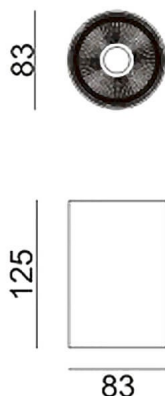

SDOWN

Lavov outdoor wall light from the family SDOWN with a power of 15W and a optic distribution 25°. With a total lumen output of 1150lm and an efficiency of 76,67lm/W. Manufactured in Die Cast Aluminium Body, Front Cover Tempered Glass and finished in Grey colour. ON-OFF driver.

| | |
|---------------------|----------------------------------|
| Item code | 86.OC02.1321.03 |
| Product type | Outdoor |
| Category | Surface Ceiling Downlight |
| Family | SDOWN |

Pictograms

Dimensions

Product dimensions (mm) diam 83x131mm

Scheme

Product

| | |
|------------------------------------|----------------------|
| Real power (W) | 15 |
| Real luminous flux (Lm) | 1150 |
| Luminous efficiency (Lm/W) | 76.67 |
| Beam angle (°) | 25° |
| Life time (h) | 50000h L80B10 |
| IP | 65 |
| Electrical class insulation | Class I |
| Colour | Grey |
| Chip Brand | Osram |
| Control gear included | Yes |
| Control gear | ON-OFF |
| Light source | LED |
| Type of LED | COB |
| Colour temperature (K) | 3000 |
| Colour consistency (SDCM) | SDCM<3 |
| CRI | >80 |
| IK | IK06 |