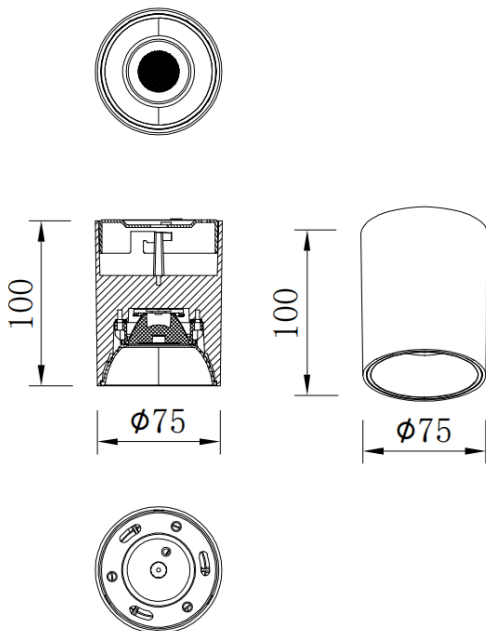

SDOWN

Lavov Ceiling downlight from the family SDOWN with a power of 10W and a 40 beam angle. Finished in Silver colour. Dimensions Ø75X100 mm .. With a total lumen output of 800lm and a luminous efficiency of 80lm/W. CCT 3000K. Driver ON-OFF. Made in Die Cast Aluminium Body, Front Cover Tempered Glass. .IP65.

Dimensions

Product dimensions (mm) **Ø75X100 mm**

Scheme

Item code	86.OC02.1321.03
Product type	Outdoor
Category	Surface Ceiling Downlight
Family	SDOWN
Pictograms	

Product	
Real power (W)	10
Real luminous flux (Lm)	800
Luminous efficiency (Lm/W)	80
Beam angle (°)	40
Life time (h)	50000h L80B10
IP	IP65
Colour	Silver
Control gear included	Yes
Control gear	ON-OFF
Light source	LED
Type of LED	COB
Colour temperature (K)	3000
Colour consistency (SDCM)	SDCM3
CRI	80