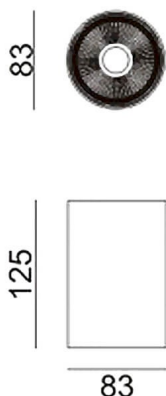

**SDOWN**

Lavov outdoor wall light from the family SDOWN with a power of 15W and a optic distribution 25°. With a total lumen output of 1150lm and an efficiency of 76,67lm/W. Manufactured in Die Cast Aluminium Body, Front Cover Tempered Glass and finished in Grey colour. ON-OFF driver.

<b>Item code</b>	<b>86.OC02.1321.03</b>
<b>Product type</b>	<b>Outdoor</b>
<b>Category</b>	<b>Surface Ceiling Downlight</b>
<b>Family</b>	<b>SDOWN</b>

**Pictograms**

**Dimensions**

**Product dimensions (mm) diam 83x131mm**

**Scheme**

**Product**

<b>Real power (W)</b>	<b>15</b>
<b>Real luminous flux (Lm)</b>	<b>1150</b>
<b>Luminous efficiency (Lm/W)</b>	<b>76.67</b>
<b>Beam angle (°)</b>	<b>25°</b>
<b>Life time (h)</b>	<b>50000h L80B10</b>
<b>IP</b>	<b>65</b>
<b>Electrical class insulation</b>	<b>Class I</b>
<b>Colour</b>	<b>Grey</b>
<b>Chip Brand</b>	<b>Osram</b>
<b>Control gear included</b>	<b>Yes</b>
<b>Control gear</b>	<b>ON-OFF</b>
<b>Light source</b>	<b>LED</b>
<b>Type of LED</b>	<b>COB</b>
<b>Colour temperature (K)</b>	<b>3000</b>
<b>Colour consistency (SDCM)</b>	<b>SDCM&lt;3</b>
<b>CRI</b>	<b>&gt;80</b>
<b>IK</b>	<b>IK06</b>