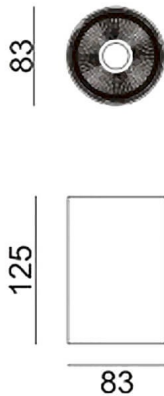

SDOWN

Lavov outdoor wall light from the family SDOWN with a power of 15W and a optic distribution 40°. With a total lumen output of 1150lm and an efficiency of 76,67lm/W. Manufactured in Die Cast Aluminium Body, Front Cover Tempered Glass and finished in White colour. ON-OFF driver.

Item code	86.OC02.1331.01
Product type	Outdoor
Category	Surface Ceiling Downlight
Family	SDOWN

Pictograms

Dimensions

Product dimensions (mm) diam 83x131mm

Scheme

Product

Real power (W)	15
Real luminous flux (Lm)	1150
Luminous efficiency (Lm/W)	76.67
Beam angle (°)	40°
Life time (h)	50000h L80B10
IP	65
Electrical class insulation	Class I
Colour	White
Chip Brand	Osram
Control gear included	Yes
Control gear	ON-OFF
Light source	LED
Type of LED	COB
Colour temperature (K)	3000
Colour consistency (SDCM)	SDCM<3
CRI	>80
IK	IK06