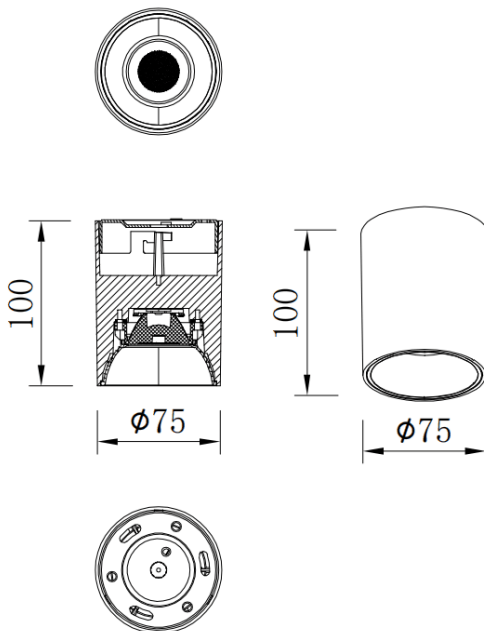

SDOWN

Lavov Ceiling downlight from the family SDOWN with a power of 10W and a 60 beam angle. Finished in White colour. Dimensions Ø75X100 mm .. With a total lumen output of 800lm and a luminous efficiency of 80lm/W. CCT 3000K. Driver ON-OFF. Made in Die Cast Aluminium Body, Front Cover Tempered Glass. .IP65.

Dimensions

Product dimensions (mm) Ø75X100 mm

Scheme

Item code	86.OC02.1331.01
Product type	Outdoor
Category	Surface Ceiling Downlight
Family	SDOWN
Pictograms	

Product	
Real power (W)	10
Real luminous flux (Lm)	800
Luminous efficiency (Lm/W)	80
Beam angle (º)	60
Life time (h)	50000h L80B10
IP	IP65
Colour	White
Control gear included	Yes
Control gear	ON-OFF
Light source	LED
Type of LED	COB
Colour temperature (K)	3000
Colour consistency (SDCM)	SDCM3
CRI	80