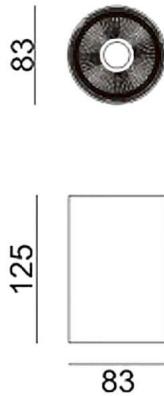

Scheme

Product	
Real power (W)	15
Real luminous flux (Lm)	1150
Luminous efficiency (Lm/W)	76.67
Beam angle (°)	40°
Life time (h)	50000h L80B10
IP	65
Electrical class insulation	Class I
Colour	White
Chip Brand	Osram
Control gear included	Yes
Control gear	ON-OFF
Light source	LED
Type of LED	COB
Colour temperature (K)	3000
Colour consistency (SDCM)	SDCM<3
CRI	>80
IK	IK06