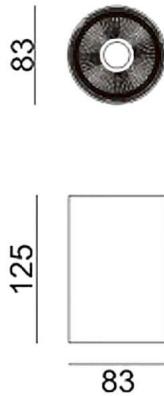

**SDOWN**

Lavov outdoor wall light from the family SDOWN with a power of 15W and a optic distribution 40°. With a total lumen output of 1150lm and an efficiency of 76,67lm/W. Manufactured in Die Cast Aluminium Body, Front Cover Tempered Glass and finished in White colour. ON-OFF driver.

<b>Item code</b>	<b>86.OC02.1331.01</b>
<b>Product type</b>	<b>Outdoor</b>
<b>Category</b>	<b>Surface Ceiling Downlight</b>
<b>Family</b>	<b>SDOWN</b>
<b>Pictograms</b>	

**Dimensions**

**Product dimensions (mm) diam 83x131mm**

**Scheme**

<b>Product</b>	
<b>Real power (W)</b>	<b>15</b>
<b>Real luminous flux (Lm)</b>	<b>1150</b>
<b>Luminous efficiency (Lm/W)</b>	<b>76.67</b>
<b>Beam angle (°)</b>	<b>40°</b>
<b>Life time (h)</b>	<b>50000h L80B10</b>
<b>IP</b>	<b>65</b>
<b>Electrical class insulation</b>	<b>Class I</b>
<b>Colour</b>	<b>White</b>
<b>Chip Brand</b>	<b>Osram</b>
<b>Control gear included</b>	<b>Yes</b>
<b>Control gear</b>	<b>ON-OFF</b>
<b>Light source</b>	<b>LED</b>
<b>Type of LED</b>	<b>COB</b>
<b>Colour temperature (K)</b>	<b>3000</b>
<b>Colour consistency (SDCM)</b>	<b>SDCM&lt;3</b>
<b>CRI</b>	<b>&gt;80</b>
<b>IK</b>	<b>IK06</b>