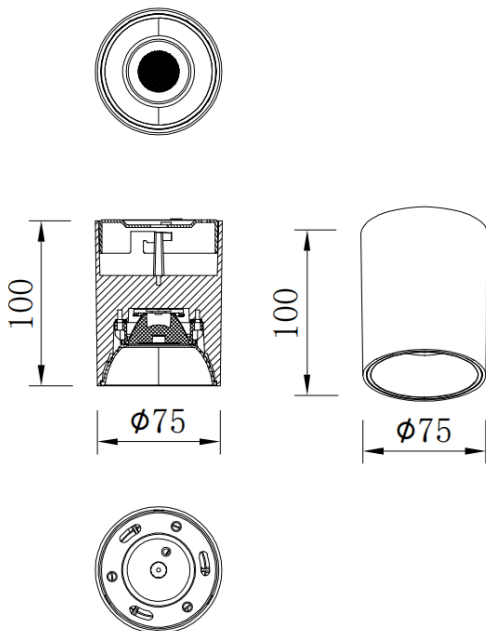

SDOWN

Lavov Ceiling downlight from the family SDOWN with a power of 10W and a 60 beam angle. Finished in White colour. Dimensions Ø75X100 mm .. With a total lumen output of 800lm and a luminous efficiency of 80lm/W. CCT 3000K. Driver ON-OFF. Made in Die Cast Aluminium Body, Front Cover Tempered Glass. .IP65.

Dimensions

Product dimensions (mm) **Ø75X100 mm**

Scheme

Item code	86.OC02.1331.01
Product type	Outdoor
Category	Surface Ceiling Downlight
Family	SDOWN
Pictograms	

Product	
Real power (W)	10
Real luminous flux (Lm)	800
Luminous efficiency (Lm/W)	80
Beam angle (º)	60
Life time (h)	50000h L80B10
IP	IP65
Colour	White
Control gear included	Yes
Control gear	ON-OFF
Colour temperature (K)	3000
Colour consistency (SDCM)	SDCM<3
CRI	80