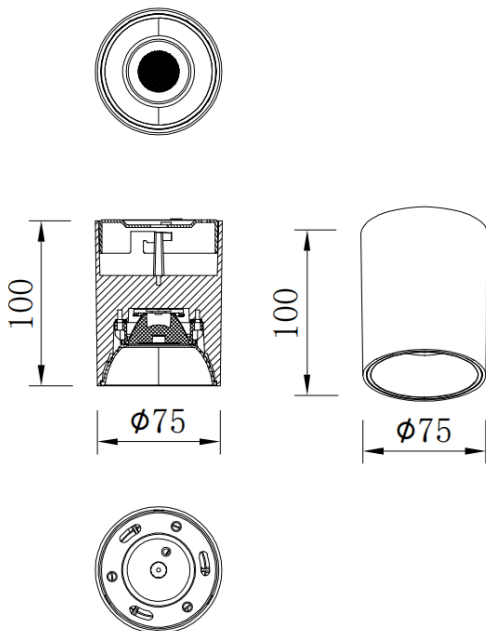

SDOWN

Lavov Ceiling downlight from the family SDOWN with a power of 10W and a 60 beam angle. Finished in White colour. Dimensions Ø75X100 mm .. With a total lumen output of 800lm and a luminous efficiency of 80lm/W. CCT 3000K. Driver ON-OFF. Made in Die Cast Aluminium Body, Front Cover Tempered Glass. .IP65.

Dimensions

Product dimensions (mm) Ø75X100 mm

Scheme

Item code	86.OC02.1331.01
Product type	Outdoor
Category	Surface Ceiling Downlight
Family	SDOWN
Pictograms	

Product	
Real power (W)	10
Real luminous flux (Lm)	800
Luminous efficiency (Lm/W)	80
Beam angle (º)	60
Life time (h)	50000h L80B10
IP	IP65
Colour	White
Control gear included	Yes
Control gear	ON-OFF
Light source	LED
Type of LED	COB
Colour temperature (K)	3000
Colour consistency (SDCM)	SDCM3
CRI	80