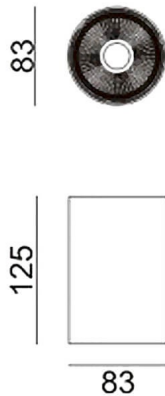

**SDOWN**

Lavov outdoor wall light from the family SDOWN with a power of 15W and a optic distribution 40°. With a total lumen output of 1150lm and an efficiency of 76,67lm/W. Manufactured in Die Cast Aluminium Body, Front Cover Tempered Glass and finished in Black colour. ON-OFF driver.

<b>Item code</b>	<b>86.OC02.1331.02</b>
<b>Product type</b>	<b>Outdoor</b>
<b>Category</b>	<b>Surface Ceiling Downlight</b>
<b>Family</b>	<b>SDOWN</b>

**Pictograms**

**Dimensions**

**Product dimensions (mm) diam 83x131mm**

**Scheme**

**Product**

<b>Real power (W)</b>	<b>15</b>
<b>Real luminous flux (Lm)</b>	<b>1150</b>
<b>Luminous efficiency (Lm/W)</b>	<b>76.67</b>
<b>Beam angle (°)</b>	<b>40°</b>
<b>Life time (h)</b>	<b>50000h L80B10</b>
<b>IP</b>	<b>65</b>
<b>Electrical class insulation</b>	<b>Class I</b>
<b>Colour</b>	<b>Black</b>
<b>Chip Brand</b>	<b>Osram</b>
<b>Control gear included</b>	<b>Yes</b>
<b>Control gear</b>	<b>ON-OFF</b>
<b>Light source</b>	<b>LED</b>
<b>Type of LED</b>	<b>COB</b>
<b>Colour temperature (K)</b>	<b>3000</b>
<b>Colour consistency (SDCM)</b>	<b>SDCM&lt;3</b>
<b>CRI</b>	<b>&gt;80</b>
<b>IK</b>	<b>IK06</b>