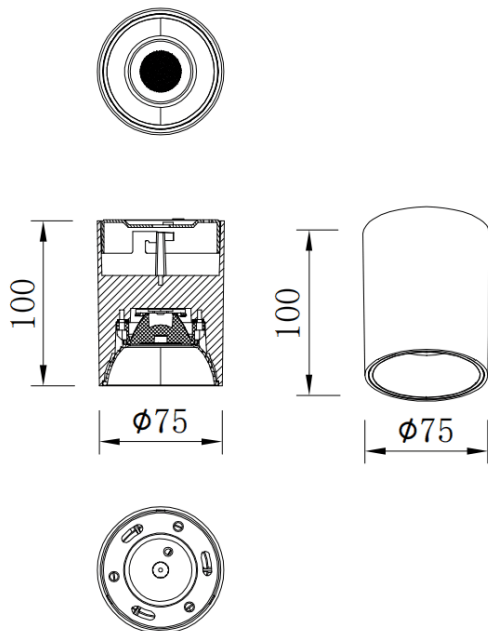

SDOWN

Lavov Ceiling downlight from the family SDOWN with a power of 10W and a 60 beam angle. Finished in Silver colour. Dimensions Ø75X100 mm .. With a total lumen output of 800lm and a luminous efficiency of 80lm/W. CCT 3000K. Driver ON-OFF. Made in Die Cast Aluminium Body, Front Cover Tempered Glass. .IP65.

Dimensions

Product dimensions (mm) **Ø75X100 mm**

Scheme

Item code	86.OC02.1331.03
Product type	Outdoor
Category	Surface Ceiling Downlight
Family	SDOWN
Pictograms	

Product	
Real power (W)	10
Real luminous flux (Lm)	800
Luminous efficiency (Lm/W)	80
Beam angle (°)	60
Life time (h)	50000h L80B10
IP	IP65
Colour	Silver
Control gear included	Yes
Control gear	ON-OFF
Light source	LED
Type of LED	COB
Colour temperature (K)	3000
Colour consistency (SDCM)	SDCM3
CRI	80