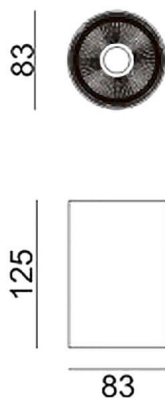

SDOWN

Lavov outdoor wall light from the family SDOWN with a power of 15W and a optic distribution 40°. With a total lumen output of 1150lm and an efficiency of 76,67lm/W. Manufactured in Die Cast Aluminium Body, Front Cover Tempered Glass and finished in Grey colour. ON-OFF driver.

Item code	86.OC02.1331.03
Product type	Outdoor
Category	Surface Ceiling Downlight
Family	SDOWN

Pictograms

Dimensions

Product dimensions (mm) diam 83x131mm

Scheme

Product

Real power (W)	15
Real luminous flux (Lm)	1150
Luminous efficiency (Lm/W)	76.67
Beam angle (°)	40°
Life time (h)	50000h L80B10
IP	65
Electrical class insulation	Class I
Colour	Grey
Chip Brand	Osram
Control gear included	Yes
Control gear	ON-OFF
Light source	LED
Type of LED	COB
Colour temperature (K)	3000
Colour consistency (SDCM)	SDCM<3
CRI	>80
IK	IK06