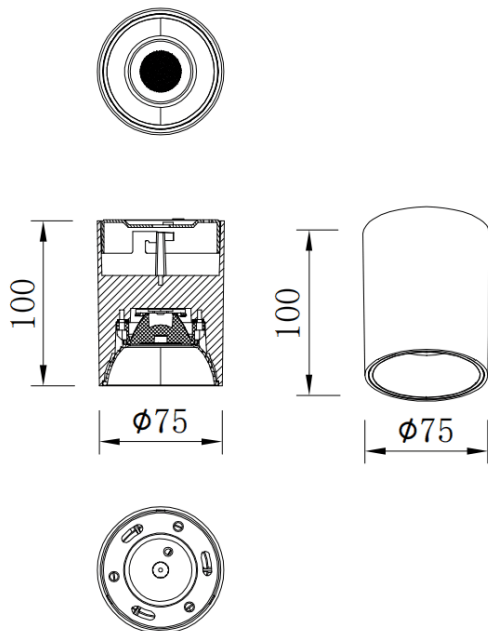

SDOWN

Lavov Ceiling downlight from the family SDOWN with a power of 10W and a 60 beam angle. Finished in Silver colour. Dimensions Ø75X100 mm .. With a total lumen output of 800lm and a luminous efficiency of 80lm/W. CCT 3000K. Driver ON-OFF. Made in Die Cast Aluminium Body, Front Cover Tempered Glass. .IP65.

Dimensions

Product dimensions (mm) Ø75X100 mm

Scheme

Item code	86.OC02.1331.03
Product type	Outdoor
Category	Surface Ceiling Downlight
Family	SDOWN
Pictograms	

Product	
Real power (W)	10
Real luminous flux (Lm)	800
Luminous efficiency (Lm/W)	80
Beam angle (º)	60
Life time (h)	50000h L80B10
IP	IP65
Colour	Silver
Control gear included	Yes
Control gear	ON-OFF
Light source	LED
Type of LED	COB
Colour temperature (K)	3000
Colour consistency (SDCM)	SDCM3
CRI	80