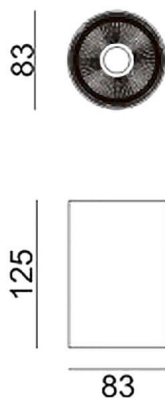

**SDOWN**

Lavov outdoor wall light from the family SDOWN with a power of 15W and a optic distribution 40°. With a total lumen output of 1150lm and an efficiency of 76,67lm/W. Manufactured in Die Cast Aluminium Body, Front Cover Tempered Glass and finished in Grey colour. ON-OFF driver.

<b>Item code</b>	<b>86.OC02.1331.03</b>
<b>Product type</b>	<b>Outdoor</b>
<b>Category</b>	<b>Surface Ceiling Downlight</b>
<b>Family</b>	<b>SDOWN</b>

**Pictograms**

**Dimensions**

**Product dimensions (mm) diam 83x131mm**

**Scheme**

**Product**

<b>Real power (W)</b>	<b>15</b>
<b>Real luminous flux (Lm)</b>	<b>1150</b>
<b>Luminous efficiency (Lm/W)</b>	<b>76.67</b>
<b>Beam angle (°)</b>	<b>40°</b>
<b>Life time (h)</b>	<b>50000h L80B10</b>
<b>IP</b>	<b>65</b>
<b>Electrical class insulation</b>	<b>Class I</b>
<b>Colour</b>	<b>Grey</b>
<b>Chip Brand</b>	<b>Osram</b>
<b>Control gear included</b>	<b>Yes</b>
<b>Control gear</b>	<b>ON-OFF</b>
<b>Light source</b>	<b>LED</b>
<b>Type of LED</b>	<b>COB</b>
<b>Colour temperature (K)</b>	<b>3000</b>
<b>Colour consistency (SDCM)</b>	<b>SDCM&lt;3</b>
<b>CRI</b>	<b>&gt;80</b>
<b>IK</b>	<b>IK06</b>