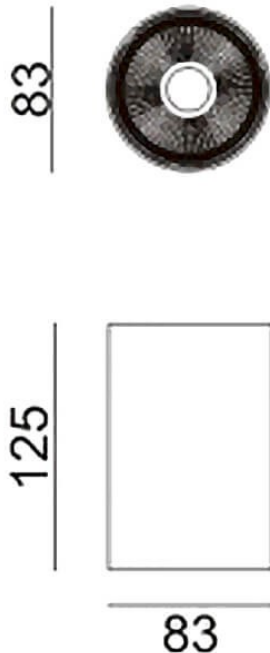

SDOWN

Lavov outdoor wall light from the family SDOWN with a power of 15W and a optic distribution 40°. With a total lumen output of 1150lm and an efficiency of 76.67lm/W. Manufactured in Die Cast Aluminium Body, Front Cover Tempered Glass and finished in White colour. DALI driver.

Dimensions

Product dimensions (mm) **diam 83x131mm**

Scheme

Item code	86.OC02.1333.01
Product type	Outdoor
Category	Surface Ceiling Downlight
Family	SDOWN
Pictograms	

Product	
Real power (W)	15
Real luminous flux (Lm)	1150
Luminous efficiency (Lm/W)	76.67
Beam angle (°)	40°
Life time (h)	50000h L80B10
IP	65
Electrical class insulation	Class I
Colour	White
Control gear included	Yes
Control gear	DALI
Light source	LED
Type of LED	COB
Colour temperature (K)	3000
Colour consistency (SDCM)	SDCM3
CRI	>80
IK	IK06