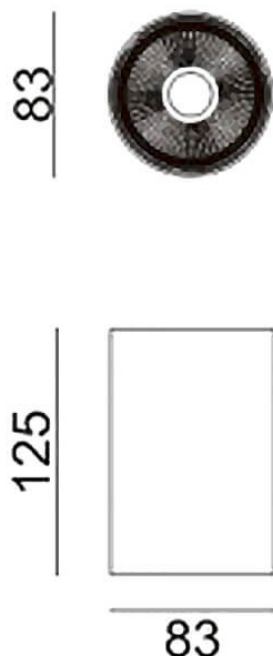

**SDOWN**

Lavov outdoor wall light from the family SDOWN with a power of 15W and a optic distribution 40°. With a total lumen output of 1150lm and an efficiency of 76.67lm/W. Manufactured in Die Cast Aluminium Body, Front Cover Tempered Glass and finished in Black colour. DALI driver.

<b>Item code</b>	<b>86.OC02.1333.02</b>
<b>Product type</b>	<b>Outdoor</b>
<b>Category</b>	<b>Surface Ceiling Downlight</b>
<b>Family</b>	<b>SDOWN</b>
<b>Pictograms</b>	

**Dimensions**

**Product dimensions (mm)**      **diam 83x131mm**

**Scheme**

**Product**

<b>Real power (W)</b>	<b>15</b>
<b>Real luminous flux (Lm)</b>	<b>1150</b>
<b>Luminous efficiency (Lm/W)</b>	<b>76.67</b>
<b>Beam angle (°)</b>	<b>40°</b>
<b>Life time (h)</b>	<b>50000h L80B10</b>
<b>IP</b>	<b>65</b>
<b>Electrical class insulation</b>	<b>Class I</b>
<b>Colour</b>	<b>Black</b>
<b>Control gear included</b>	<b>Yes</b>
<b>Control gear</b>	<b>DALI</b>
<b>Light source</b>	<b>LED</b>
<b>Type of LED</b>	<b>COB</b>
<b>Colour temperature (K)</b>	<b>3000</b>
<b>Colour consistency (SDCM)</b>	<b>SDCM3</b>
<b>CRI</b>	<b>&gt;80</b>
<b>IK</b>	<b>IK06</b>