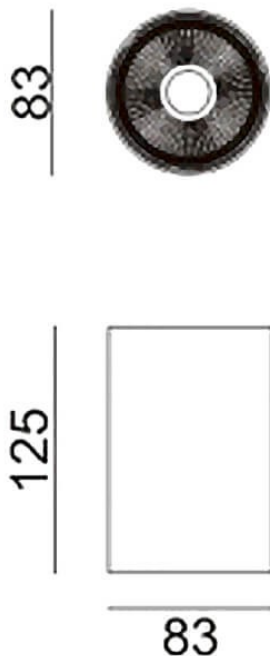

SDOWN

Lavov outdoor wall light from the family SDOWN with a power of 15W and a optic distribution 40°. With a total lumen output of 1150lm and an efficiency of 76.67lm/W. Manufactured in Die Cast Aluminium Body, Front Cover Tempered Glass and finished in Grey colour. DALI driver.

| Dimensions | |
|-------------------------|---------------|
| Product dimensions (mm) | diam 83x131mm |
| Scheme | |

| | |
|--------------|---------------------------|
| Item code | 86.OC02.1333.03 |
| Product type | Outdoor |
| Category | Surface Ceiling Downlight |
| Family | SDOWN |
| Pictograms | |

| Product | |
|-----------------------------|---------------|
| Real power (W) | 15 |
| Real luminous flux (Lm) | 1150 |
| Luminous efficiency (Lm/W) | 76.67 |
| Beam angle (°) | 40° |
| Life time (h) | 50000h L80B10 |
| IP | 65 |
| Electrical class insulation | Class I |
| Colour | Grey |
| Control gear included | Yes |
| Control gear | DALI |
| Light source | LED |
| Type of LED | COB |
| Colour temperature (K) | 3000 |
| Colour consistency (SDCM) | SDCM3 |
| CRI | >80 |
| IK | IK06 |