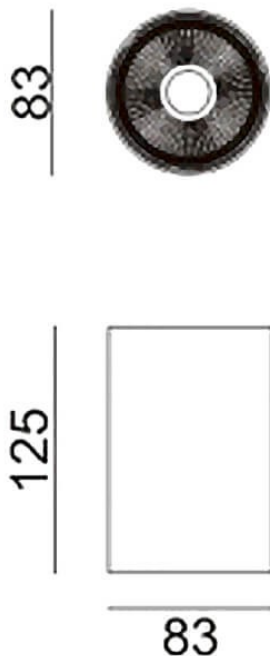

**SDOWN**

Lavov outdoor wall light from the family SDOWN with a power of 15W and a optic distribution 40°. With a total lumen output of 1150lm and an efficiency of 76.67lm/W. Manufactured in Die Cast Aluminium Body, Front Cover Tempered Glass and finished in Grey colour. DALI driver.

Dimensions	
Product dimensions (mm)	diam 83x131mm
Scheme	

Item code	86.OC02.1333.03
Product type	Outdoor
Category	Surface Ceiling Downlight
Family	SDOWN
Pictograms	

Product	
Real power (W)	15
Real luminous flux (Lm)	1150
Luminous efficiency (Lm/W)	76.67
Beam angle (°)	40°
Life time (h)	50000h L80B10
IP	65
Electrical class insulation	Class I
Colour	Grey
Control gear included	Yes
Control gear	DALI
Light source	LED
Type of LED	COB
Colour temperature (K)	3000
Colour consistency (SDCM)	SDCM3
CRI	>80
IK	IK06