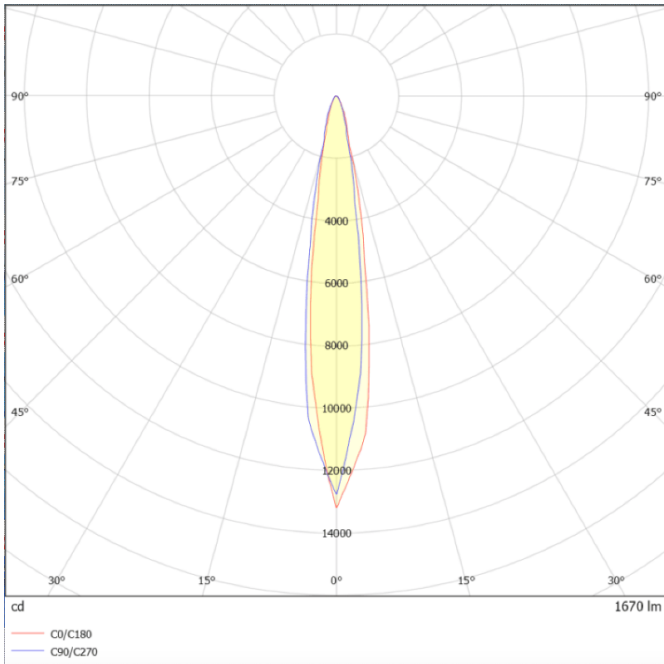

Dimensions

Product dimensions (mm) diam 123x156mm

Scheme

Photometry

SURFACE CEILING DOWNLIGHT - SDOWN

Item code 86.OC02.2311.01

LAVOV
LIGHTING

SDOWN

Lavov outdoor wall light from the family SDOWN with a power of 20W and a optic distribution 15°. With a total lumen output of 1600lm and an efficiency of 80lm/W. Manufactured in Die Cast Aluminium Body, Front Cover Tempered Glass and finished in White colour. ON-OFF driver.

Item code	86.OC02.2311.01
Product type	Outdoor
Category	Surface Ceiling Downlight
Family	SDOWN
Pictograms	

Product

Real power (W)	20
Real luminous flux (Lm)	1600
Luminous efficiency (Lm/W)	80
Beam angle (°)	15°
Life time (h)	50000h L80B10
IP	65
Electrical class insulation	Class I
Colour	White
Chip Brand	Osram
Control gear included	Yes
Control gear	ON-OFF
Light source	LED
Type of LED	COB
Colour temperature (K)	3000
Colour consistency (SDCM)	SDCM<3
CRI	>80
IK	IK06