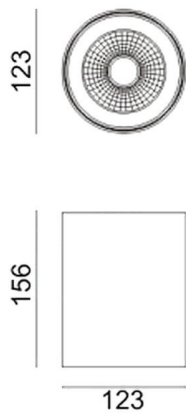

Dimensions

Product dimensions (mm) diam 123x156mm

Scheme

Photometry

SURFACE CEILING DOWNLIGHT - SDOWN

Item code 86.OC02.2311.01

LAVOV
LIGHTING

SDOWN

Lavov outdoor wall light from the family SDOWN with a power of 20W and a optic distribution 15°. With a total lumen output of 1600lm and an efficiency of 80lm/W. Manufactured in Die Cast Aluminium Body, Front Cover Tempered Glass and finished in White colour. ON-OFF driver.

Item code	86.OC02.2311.01
Product type	Outdoor
Category	Surface Ceiling Downlight
Family	SDOWN
Pictograms	

Product

Real power (W)	20
Real luminous flux (Lm)	1600
Luminous efficiency (Lm/W)	80
Beam angle (°)	15°
Life time (h)	50000h L80B10
IP	65
Electrical class insulation	Class I
Colour	White
Chip Brand	Osram
Control gear included	Yes
Control gear	ON-OFF
Light source	LED
Type of LED	COB
Colour temperature (K)	3000
Colour consistency (SDCM)	SDCM<3
CRI	>80
IK	IK06