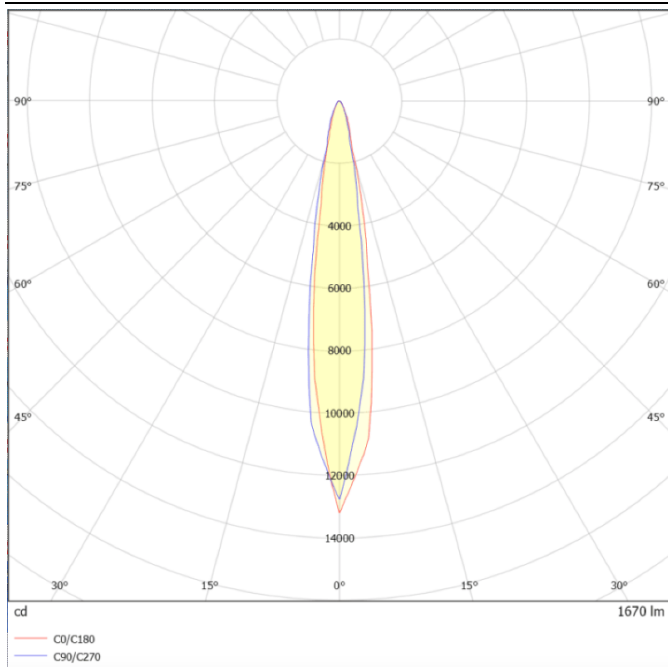

Dimensions

Product dimensions (mm) diam 123x156mm

Scheme

Photometry

SDOWN

Lavov outdoor wall light from the family SDOWN with a power of 20W and a optic distribution 15°. With a total lumen output of 1600lm and an efficiency of 80lm/W. Manufactured in Die Cast Aluminium Body, Front Cover Tempered Glass and finished in White colour. ON-OFF driver.

Item code	86.OC02.2311.01
Product type	Outdoor
Category	Surface Ceiling Downlight
Family	SDOWN
Pictograms	

Product	
Real power (W)	20
Real luminous flux (Lm)	1600
Luminous efficiency (Lm/W)	80
Beam angle (°)	15°
Life time (h)	50000h L80B10
IP	65
Electrical class insulation	Class I
Colour	White
Chip Brand	Osram
Control gear included	Yes
Control gear	ON-OFF
Light source	LED
Type of LED	COB
Colour temperature (K)	3000
Colour consistency (SDCM)	SDCM<3
CRI	>80
IK	IK06