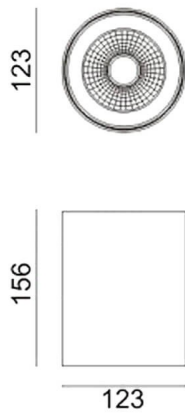

---

**Dimensions**

**Product dimensions (mm)    diam 123x156mm**

---

**Scheme**

---

**Photometry**

## SDOWN

Lavov outdoor wall light from the family SDOWN with a power of 20W and a optic distribution 15°. With a total lumen output of 1600lm and an efficiency of 80lm/W. Manufactured in Die Cast Aluminium Body, Front Cover Tempered Glass and finished in Black colour. ON-OFF driver.