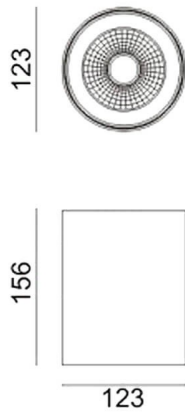

Dimensions

Product dimensions (mm) diam 123x156mm

Scheme

Photometry

SURFACE CEILING DOWNLIGHT - SDOWN

Item code 86.OC02.2311.02

LAVOV
LIGHTING

SDOWN

Lavov outdoor wall light from the family SDOWN with a power of 20W and a optic distribution 15°. With a total lumen output of 1600lm and an efficiency of 80lm/W. Manufactured in Die Cast Aluminium Body, Front Cover Tempered Glass and finished in Black colour. ON-OFF driver.

Item code	86.OC02.2311.02
Product type	Outdoor
Category	Surface Ceiling Downlight
Family	SDOWN

Pictograms

Product

Real power (W)	20
Real luminous flux (Lm)	1600
Luminous efficiency (Lm/W)	80
Beam angle (°)	15°
Life time (h)	50000h L80B10
IP	65
Electrical class insulation	Class I
Colour	Black
Chip Brand	Osram
Control gear included	Yes
Control gear	ON-OFF
Light source	LED
Type of LED	COB
Colour temperature (K)	3000
Colour consistency (SDCM)	SDCM<3
CRI	>80
IK	IK06