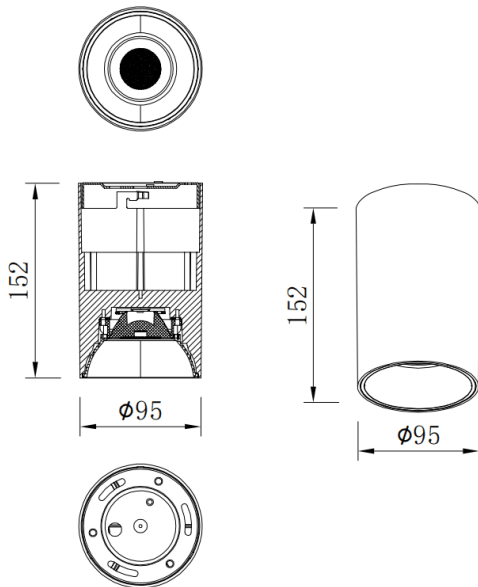

**SDOWN**

Lavov Ceiling downlight from the family SDOWN with a power of 20W and a 20 beam angle. Finished in Black colour. Dimensions Ø95X152 mm .. With a total lumen output of 1600lm and a luminous efficiency of 80lm/W. CCT 3000K. Driver ON-OFF. Made in Die Cast Aluminium Body, Front Cover Tempered Glass. .IP65.

**Dimensions**

**Product dimensions (mm)**                      **Ø95X152 mm**

**Scheme**

**Photometry**

<b>Item code</b>	<b>86.OC02.2311.02</b>
<b>Product type</b>	<b>Outdoor</b>
<b>Category</b>	<b>Surface Ceiling Downlight</b>
<b>Family</b>	<b>SDOWN</b>
<b>Pictograms</b>	

<b>Product</b>	
<b>Real power (W)</b>	<b>20</b>
<b>Real luminous flux (Lm)</b>	<b>1600</b>
<b>Luminous efficiency (Lm/W)</b>	<b>80</b>
<b>Beam angle (°)</b>	<b>20</b>
<b>Life time (h)</b>	<b>50000h L80B10</b>
<b>IP</b>	<b>IP65</b>
<b>Colour</b>	<b>Black</b>
<b>Control gear included</b>	<b>Yes</b>
<b>Control gear</b>	<b>ON-OFF</b>
<b>Light source</b>	<b>LED</b>
<b>Type of LED</b>	<b>COB</b>
<b>Colour temperature (K)</b>	<b>3000</b>
<b>Colour consistency (SDCM)</b>	<b>SDCM3</b>
<b>CRI</b>	<b>80</b>