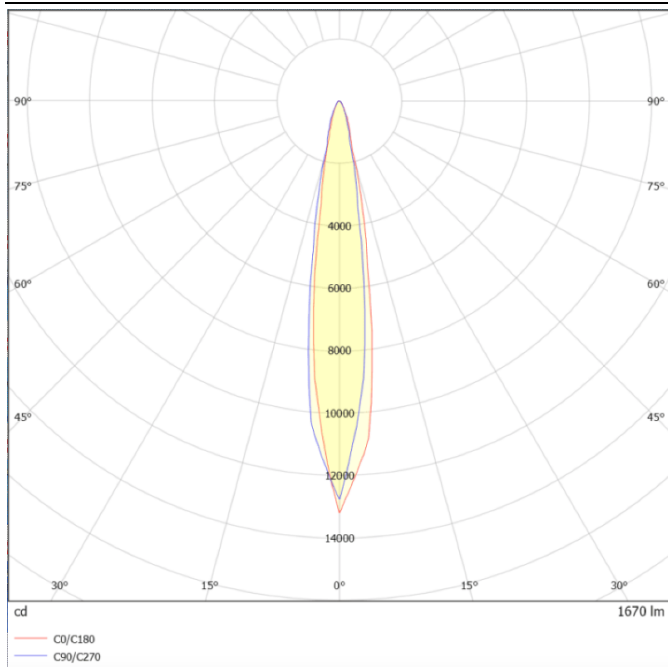

Dimensions

Product dimensions (mm) diam 123x156mm

Scheme

Photometry

SDOWN

Lavov outdoor wall light from the family SDOWN with a power of 20W and a optic distribution 15°. With a total lumen output of 1600lm and an efficiency of 80lm/W. Manufactured in Die Cast Aluminium Body, Front Cover Tempered Glass and finished in Black colour. ON-OFF driver.

Item code	86.OC02.2311.02
Product type	Outdoor
Category	Surface Ceiling Downlight
Family	SDOWN
Pictograms	

Product	
Real power (W)	20
Real luminous flux (Lm)	1600
Luminous efficiency (Lm/W)	80
Beam angle (°)	15°
Life time (h)	50000h L80B10
IP	65
Electrical class insulation	Class I
Colour	Black
Chip Brand	Osram
Control gear included	Yes
Control gear	ON-OFF
Light source	LED
Type of LED	COB
Colour temperature (K)	3000
Colour consistency (SDCM)	SDCM<3
CRI	>80
IK	IK06