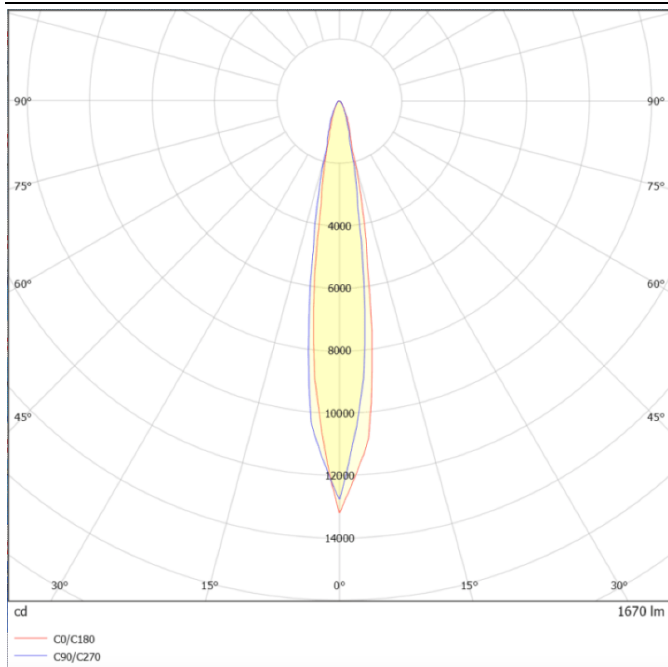

---

**Dimensions**

**Product dimensions (mm)    diam 123x156mm**

---

**Scheme**

---

**Photometry**

## SDOWN

Lavov outdoor wall light from the family SDOWN with a power of 20W and a optic distribution 15°. With a total lumen output of 1600lm and an efficiency of 80lm/W. Manufactured in Die Cast Aluminium Body, Front Cover Tempered Glass and finished in Black colour. ON-OFF driver.

<b>Item code</b>	<b>86.OC02.2311.02</b>
<b>Product type</b>	<b>Outdoor</b>
<b>Category</b>	<b>Surface Ceiling Downlight</b>
<b>Family</b>	<b>SDOWN</b>
<b>Pictograms</b>	

<b>Product</b>	
<b>Real power (W)</b>	<b>20</b>
<b>Real luminous flux (Lm)</b>	<b>1600</b>
<b>Luminous efficiency (Lm/W)</b>	<b>80</b>
<b>Beam angle (°)</b>	<b>15°</b>
<b>Life time (h)</b>	<b>50000h L80B10</b>
<b>IP</b>	<b>65</b>
<b>Electrical class insulation</b>	<b>Class I</b>
<b>Colour</b>	<b>Black</b>
<b>Chip Brand</b>	<b>Osram</b>
<b>Control gear included</b>	<b>Yes</b>
<b>Control gear</b>	<b>ON-OFF</b>
<b>Light source</b>	<b>LED</b>
<b>Type of LED</b>	<b>COB</b>
<b>Colour temperature (K)</b>	<b>3000</b>
<b>Colour consistency (SDCM)</b>	<b>SDCM&lt;3</b>
<b>CRI</b>	<b>&gt;80</b>
<b>IK</b>	<b>IK06</b>