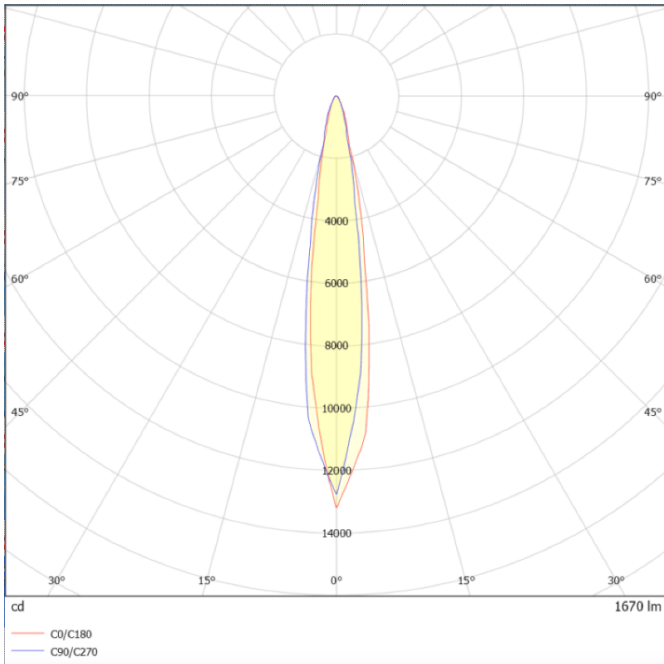

Dimensions

Product dimensions (mm) diam 123x156mm

Scheme

Photometry

SURFACE CEILING DOWNLIGHT - SDOWN

Item code 86.OC02.2311.02

LAVOV
LIGHTING

SDOWN

Lavov outdoor wall light from the family SDOWN with a power of 20W and a optic distribution 15°. With a total lumen output of 1600lm and an efficiency of 80lm/W. Manufactured in Die Cast Aluminium Body, Front Cover Tempered Glass and finished in Black colour. ON-OFF driver.

Item code	86.OC02.2311.02
Product type	Outdoor
Category	Surface Ceiling Downlight
Family	SDOWN

Pictograms

Product

Real power (W)	20
Real luminous flux (Lm)	1600
Luminous efficiency (Lm/W)	80
Beam angle (°)	15°
Life time (h)	50000h L80B10
IP	65
Electrical class insulation	Class I
Colour	Black
Chip Brand	Osram
Control gear included	Yes
Control gear	ON-OFF
Light source	LED
Type of LED	COB
Colour temperature (K)	3000
Colour consistency (SDCM)	SDCM<3
CRI	>80
IK	IK06