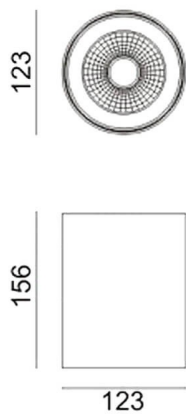

Dimensions

Product dimensions (mm) diam 123x156mm

Scheme

Photometry

SDOWN

Lavov outdoor wall light from the family SDOWN with a power of 20W and a optic distribution 15°. With a total lumen output of 1600lm and an efficiency of 80lm/W. Manufactured in Die Cast Aluminium Body, Front Cover Tempered Glass and finished in Grey colour. ON-OFF driver.

Item code	86.OC02.2311.03
Product type	Outdoor
Category	Surface Ceiling Downlight
Family	SDOWN
Pictograms	

Product	
Real power (W)	20
Real luminous flux (Lm)	1600
Luminous efficiency (Lm/W)	80
Beam angle (°)	15°
Life time (h)	50000h L80B10
IP	65
Electrical class insulation	Class I
Colour	Grey
Chip Brand	Osram
Control gear included	Yes
Control gear	ON-OFF
Light source	LED
Type of LED	COB
Colour temperature (K)	3000
Colour consistency (SDCM)	SDCM<3
CRI	>80
IK	IK06