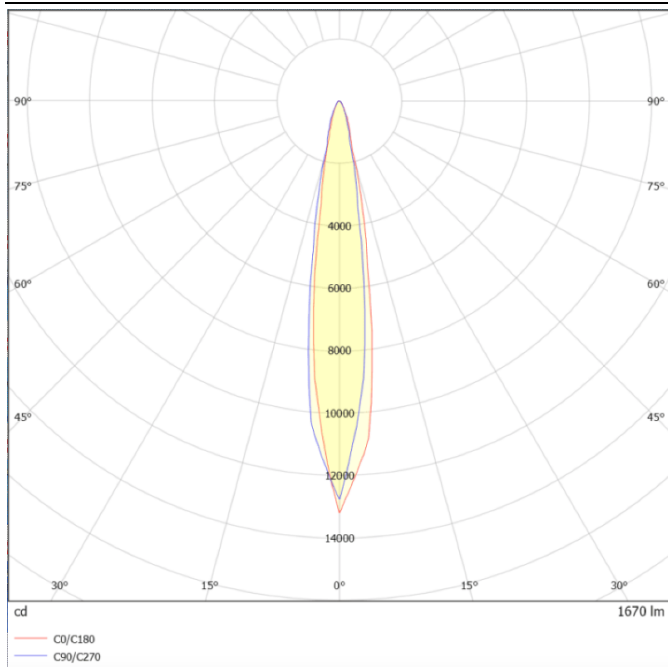

Dimensions

Product dimensions (mm) diam 123x156mm

Scheme

Photometry

SDOWN

Lavov outdoor wall light from the family SDOWN with a power of 20W and a optic distribution 15°. With a total lumen output of 1600lm and an efficiency of 80lm/W. Manufactured in Die Cast Aluminium Body, Front Cover Tempered Glass and finished in Grey colour. ON-OFF driver.

Item code	86.OC02.2311.03
Product type	Outdoor
Category	Surface Ceiling Downlight
Family	SDOWN
Pictograms	

Product	
Real power (W)	20
Real luminous flux (Lm)	1600
Luminous efficiency (Lm/W)	80
Beam angle (°)	15°
Life time (h)	50000h L80B10
IP	65
Electrical class insulation	Class I
Colour	Grey
Chip Brand	Osram
Control gear included	Yes
Control gear	ON-OFF
Light source	LED
Type of LED	COB
Colour temperature (K)	3000
Colour consistency (SDCM)	SDCM<3
CRI	>80
IK	IK06