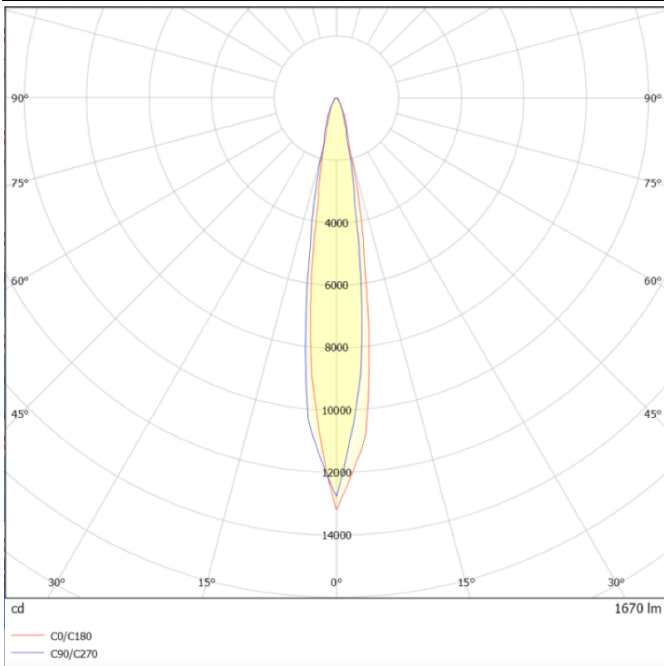

---

**Dimensions**

**Product dimensions (mm) diam 123x156mm**

---

**Scheme**

---

**Photometry**

**SDOWN**

Lavov outdoor wall light from the family SDOWN with a power of 20W and a optic distribution 15°. With a total lumen output of 1600lm and an efficiency of 80lm/W. Manufactured in Die Cast Aluminium Body, Front Cover Tempered Glass and finished in Grey colour. ON-OFF driver.

**Product**

**Real power (W) 20**

**Real luminous flux (Lm) 1600**

**Luminous efficiency (Lm/W) 80**

**Beam angle (°) 15°**

**Life time (h) 50000h L80B10**

**IP 65**

**Electrical class insulation Class I**