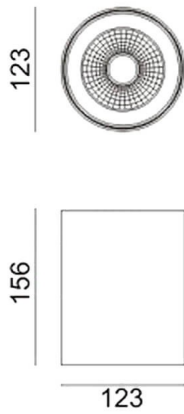

---

**Dimensions**

**Product dimensions (mm) diam 123x156mm**

---

**Scheme**

---

**Photometry**

**SDOWN**

Lavov outdoor wall light from the family SDOWN with a power of 20W and a optic distribution 15°. With a total lumen output of 1600lm and an efficiency of 80lm/W. Manufactured in Die Cast Aluminium Body, Front Cover Tempered Glass and finished in Grey colour. ON-OFF driver.