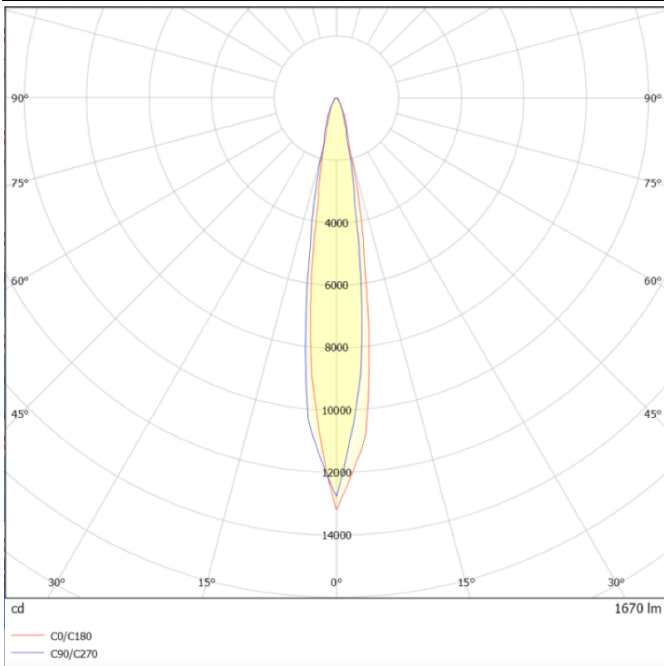

Dimensions

Product dimensions (mm) diam 123x156mm

Scheme

Photometry

SURFACE CEILING DOWNLIGHT - SDOWN

Item code 86.OC02.2313.01

LAVOV
LIGHTING

SDOWN

Lavov outdoor wall light from the family SDOWN with a power of 20W and a optic distribution 15°. With a total lumen output of 1600lm and an efficiency of 80lm/W. Manufactured in Die Cast Aluminium Body, Front Cover Tempered Glass and finished in White colour. DALI driver.

Item code	86.OC02.2313.01
Product type	Outdoor
Category	Surface Ceiling Downlight
Family	SDOWN

Pictograms

Product

Real power (W)	20
Real luminous flux (Lm)	1600
Luminous efficiency (Lm/W)	80
Beam angle (°)	15°
Life time (h)	50000h L80B10
IP	65
Electrical class insulation	Class I
Colour	White
Chip Brand	Osram
Control gear included	Yes
Control gear	DALI
Light source	LED
Type of LED	COB
Colour temperature (K)	3000
Colour consistency (SDCM)	SDCM<3
CRI	>80
IK	IK06