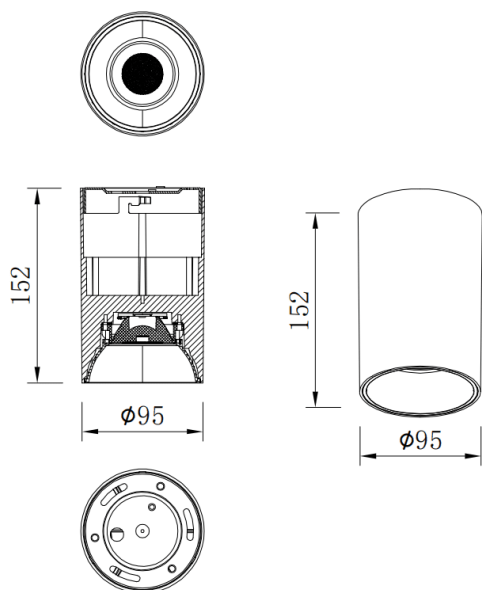

SDOWN

Lavov Ceiling downlight from the family SDOWN with a power of 20W and a 20 beam angle. Finished in White colour. Dimensions Ø95X152 mm .. With a total lumen output of 1600lm and a luminous efficiency of 80lm/W. CCT 3000K. Driver DALI. Made in Die Cast Aluminium Body, Front Cover Tempered Glass. .IP65.

Dimensions	
Product dimensions (mm)	Ø95X152 mm

Scheme

Photometry

Item code	86.OC02.2313.01
Product type	Outdoor
Category	Surface Ceiling Downlight
Family	SDOWN
Pictograms	

Product	
Real power (W)	20
Real luminous flux (Lm)	1600
Luminous efficiency (Lm/W)	80
Beam angle (°)	20
Life time (h)	50000h L80B10
IP	IP65
Colour	White
Control gear included	Yes
Control gear	DALI
Colour temperature (K)	3000
Colour consistency (SDCM)	SDCM<3
CRI	80

**SURFACE CEILING DOWNLIGHT -
SDOWN**

Item code 86.OC02.2313.01