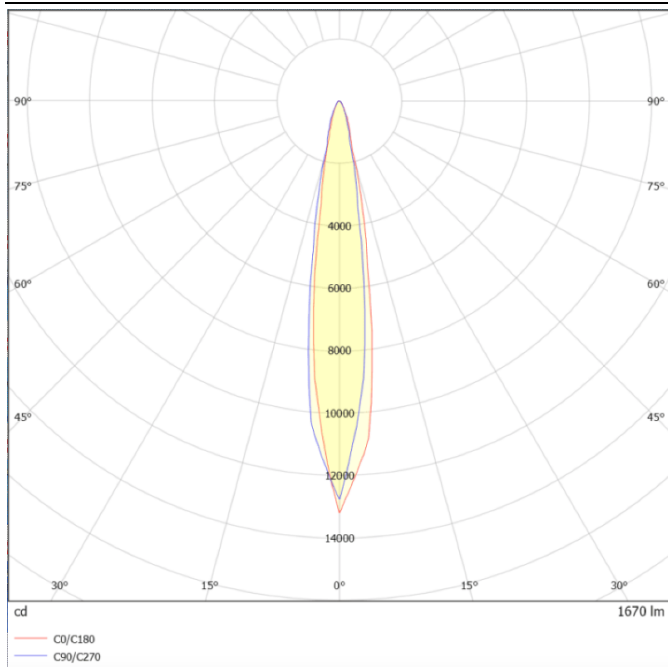

Dimensions

Product dimensions (mm) diam 123x156mm

Scheme

Photometry

SDOWN

Lavov outdoor wall light from the family SDOWN with a power of 20W and a optic distribution 15°. With a total lumen output of 1600lm and an efficiency of 80lm/W. Manufactured in Die Cast Aluminium Body, Front Cover Tempered Glass and finished in White colour. DALI driver.

Item code	86.OC02.2313.01
Product type	Outdoor
Category	Surface Ceiling Downlight
Family	SDOWN
Pictograms	

Product	
Real power (W)	20
Real luminous flux (Lm)	1600
Luminous efficiency (Lm/W)	80
Beam angle (°)	15°
Life time (h)	50000h L80B10
IP	65
Electrical class insulation	Class I
Colour	White
Chip Brand	Osram
Control gear included	Yes
Control gear	DALI
Light source	LED
Type of LED	COB
Colour temperature (K)	3000
Colour consistency (SDCM)	SDCM<3
CRI	>80
IK	IK06