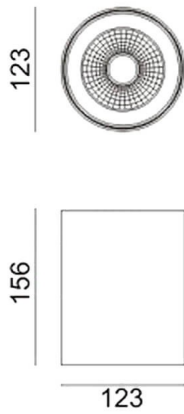

Dimensions

Product dimensions (mm) diam 123x156mm

Scheme

Photometry

SURFACE CEILING DOWNLIGHT - SDOWN

Item code 86.OC02.2313.01

LAVOV
LIGHTING

SDOWN

Lavov outdoor wall light from the family SDOWN with a power of 20W and a optic distribution 15°. With a total lumen output of 1600lm and an efficiency of 80lm/W. Manufactured in Die Cast Aluminium Body, Front Cover Tempered Glass and finished in White colour. DALI driver.

Item code	86.OC02.2313.01
Product type	Outdoor
Category	Surface Ceiling Downlight
Family	SDOWN

Pictograms

Product

Real power (W)	20
Real luminous flux (Lm)	1600
Luminous efficiency (Lm/W)	80
Beam angle (°)	15°
Life time (h)	50000h L80B10
IP	65
Electrical class insulation	Class I
Colour	White
Chip Brand	Osram
Control gear included	Yes
Control gear	DALI
Light source	LED
Type of LED	COB
Colour temperature (K)	3000
Colour consistency (SDCM)	SDCM<3
CRI	>80
IK	IK06