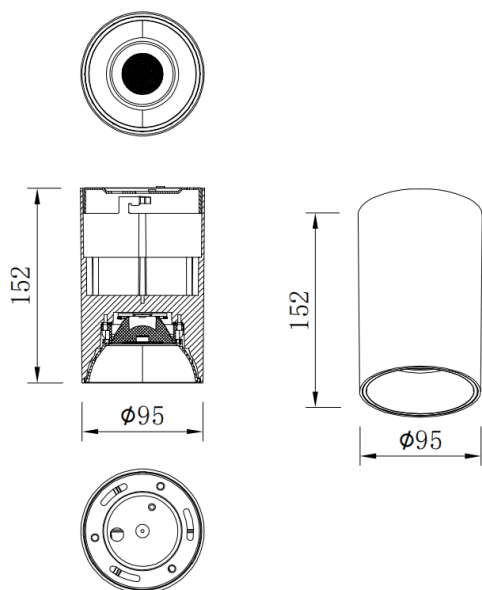

**SDOWN**

Lavov Ceiling downlight from the family SDOWN with a power of 20W and a 20 beam angle. Finished in White colour. Dimensions Ø95X152 mm .. With a total lumen output of 1600lm and a luminous efficiency of 80lm/W. CCT 3000K. Driver DALI. Made in Die Cast Aluminium Body, Front Cover Tempered Glass. .IP65.

<b>Dimensions</b>	
<b>Product dimensions (mm)</b>	<b>Ø95X152 mm</b>

**Scheme**

**Photometry**

<b>Item code</b>	<b>86.OC02.2313.01</b>
<b>Product type</b>	<b>Outdoor</b>
<b>Category</b>	<b>Surface Ceiling Downlight</b>
<b>Family</b>	<b>SDOWN</b>
<b>Pictograms</b>	

<b>Product</b>	
<b>Real power (W)</b>	<b>20</b>
<b>Real luminous flux (Lm)</b>	<b>1600</b>
<b>Luminous efficiency (Lm/W)</b>	<b>80</b>
<b>Beam angle (°)</b>	<b>20</b>
<b>Life time (h)</b>	<b>50000h L80B10</b>
<b>IP</b>	<b>IP65</b>
<b>Colour</b>	<b>White</b>
<b>Control gear included</b>	<b>Yes</b>
<b>Control gear</b>	<b>DALI</b>
<b>Light source</b>	<b>LED</b>
<b>Type of LED</b>	<b>COB</b>
<b>Colour temperature (K)</b>	<b>3000</b>
<b>Colour consistency (SDCM)</b>	<b>SDCM3</b>
<b>CRI</b>	<b>80</b>