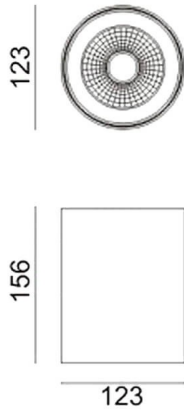

Dimensions

Product dimensions (mm) diam 123x156mm

Scheme

Photometry

SDOWN

Lavov outdoor wall light from the family SDOWN with a power of 20W and a optic distribution 15°. With a total lumen output of 1600lm and an efficiency of 80lm/W. Manufactured in Die Cast Aluminium Body, Front Cover Tempered Glass and finished in Black colour. DALI driver.

Item code 86.OC02.2313.02

Product type Outdoor

Category Surface Ceiling Downlight

Family SDOWN

Pictograms

- 50/60 Hz
- 220/240 V
- 850°
- CRI 80
- SDCM 3
- CE
- Driver INCL.
- 50000h L80B10
- IP 65
- IK 06

Product

Real power (W) 20

Real luminous flux (Lm) 1600

Luminous efficiency (Lm/W) 80

Beam angle (°) 15°

Life time (h) 50000h L80B10

IP 65

Electrical class insulation Class I