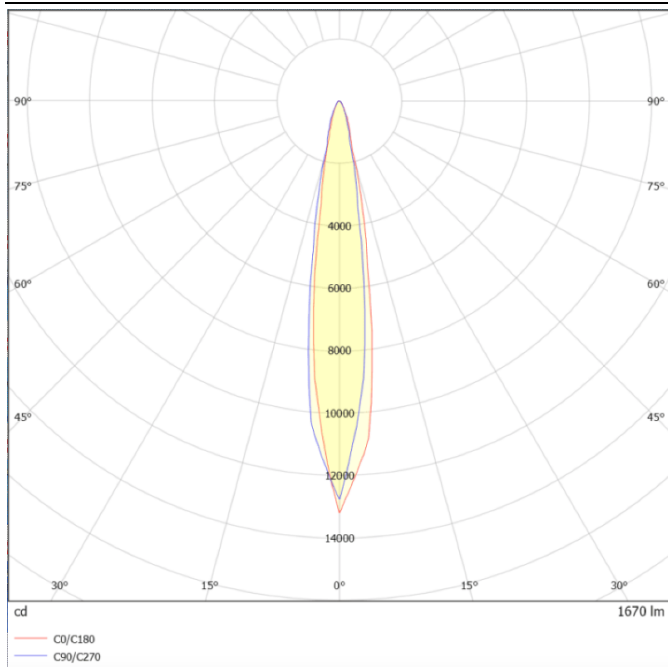

Dimensions

Product dimensions (mm) diam 123x156mm

Scheme

Photometry

SDOWN

Lavov outdoor wall light from the family SDOWN with a power of 20W and a optic distribution 15°. With a total lumen output of 1600lm and an efficiency of 80lm/W. Manufactured in Die Cast Aluminium Body, Front Cover Tempered Glass and finished in Black colour. DALI driver.

Item code	86.OC02.2313.02
Product type	Outdoor
Category	Surface Ceiling Downlight
Family	SDOWN
Pictograms	

Product	
Real power (W)	20
Real luminous flux (Lm)	1600
Luminous efficiency (Lm/W)	80
Beam angle (°)	15°
Life time (h)	50000h L80B10
IP	65
Electrical class insulation	Class I
Colour	Black
Chip Brand	Osram
Control gear included	Yes
Control gear	DALI
Light source	LED
Type of LED	COB
Colour temperature (K)	3000
Colour consistency (SDCM)	SDCM<3
CRI	>80
IK	IK06