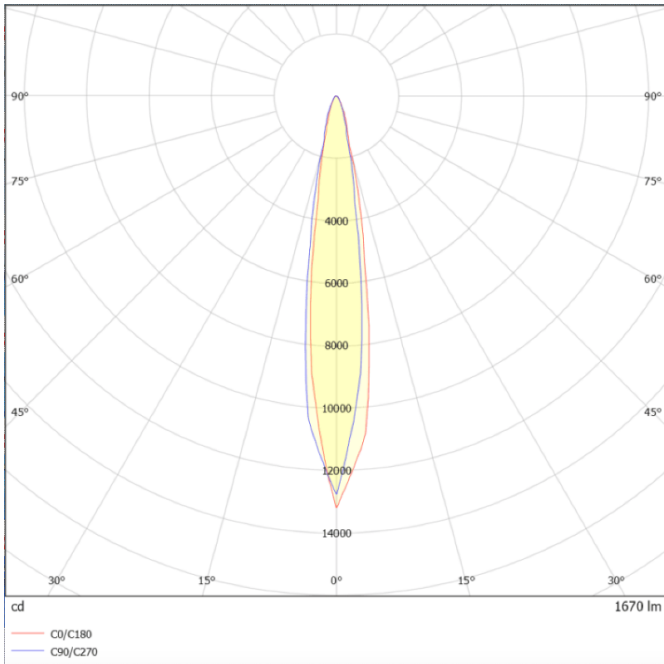

Dimensions

Product dimensions (mm) diam 123x156mm

Scheme

Photometry

SDOWN

Lavov outdoor wall light from the family SDOWN with a power of 20W and a optic distribution 15°. With a total lumen output of 1600lm and an efficiency of 80lm/W. Manufactured in Die Cast Aluminium Body, Front Cover Tempered Glass and finished in Black colour. DALI driver.

Item code 86.OC02.2313.02

Product type Outdoor

Category Surface Ceiling Downlight

Family SDOWN

Pictograms

- 50/60 Hz
- 220/240 V
- 850°
- CRI 80
- SDCM 3
- CE
- Driver INCL.
- 50000h L80B10
- IP 65
- IK 06

Product

Real power (W) 20

Real luminous flux (Lm) 1600

Luminous efficiency (Lm/W) 80

Beam angle (°) 15°

Life time (h) 50000h L80B10

IP 65

Electrical class insulation Class I