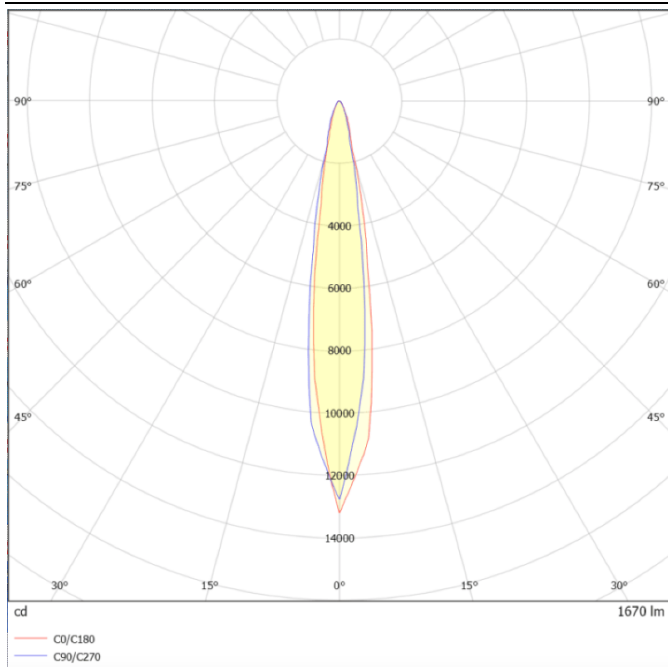

Dimensions

Product dimensions (mm) diam 123x156mm

Scheme

Photometry

SDOWN

Lavov outdoor wall light from the family SDOWN with a power of 20W and a optic distribution 15°. With a total lumen output of 1600lm and an efficiency of 80lm/W. Manufactured in Die Cast Aluminium Body, Front Cover Tempered Glass and finished in Grey colour. DALI driver.

Item code	86.OC02.2313.03
Product type	Outdoor
Category	Surface Ceiling Downlight
Family	SDOWN
Pictograms	

Product	
Real power (W)	20
Real luminous flux (Lm)	1600
Luminous efficiency (Lm/W)	80
Beam angle (°)	15°
Life time (h)	50000h L80B10
IP	65
Electrical class insulation	Class I
Colour	Grey
Chip Brand	Osram
Control gear included	Yes
Control gear	DALI
Light source	LED
Type of LED	COB
Colour temperature (K)	3000
Colour consistency (SDCM)	SDCM<3
CRI	>80
IK	IK06