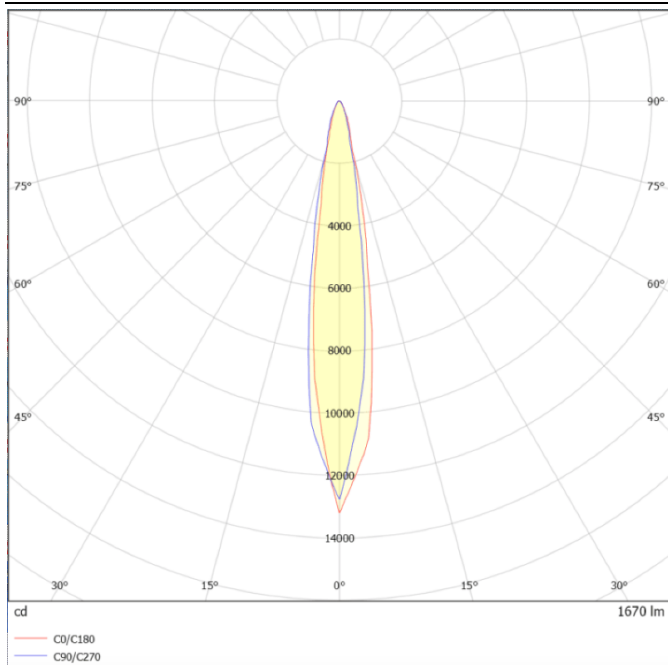

Dimensions

Product dimensions (mm) diam 123x156mm

Scheme

Photometry

SDOWN

Lavov outdoor wall light from the family SDOWN with a power of 20W and a optic distribution 15°. With a total lumen output of 1600lm and an efficiency of 80lm/W. Manufactured in Die Cast Aluminium Body, Front Cover Tempered Glass and finished in Grey colour. DALI driver.

Item code	86.OC02.2313.03
Product type	Outdoor
Category	Surface Ceiling Downlight
Family	SDOWN
Pictograms	

Product	
Real power (W)	20
Real luminous flux (Lm)	1600
Luminous efficiency (Lm/W)	80
Beam angle (°)	15°
Life time (h)	50000h L80B10
IP	65
Electrical class insulation	Class I
Colour	Grey
Chip Brand	Osram
Control gear included	Yes
Control gear	DALI
Light source	LED
Type of LED	COB
Colour temperature (K)	3000
Colour consistency (SDCM)	SDCM<3
CRI	>80
IK	IK06