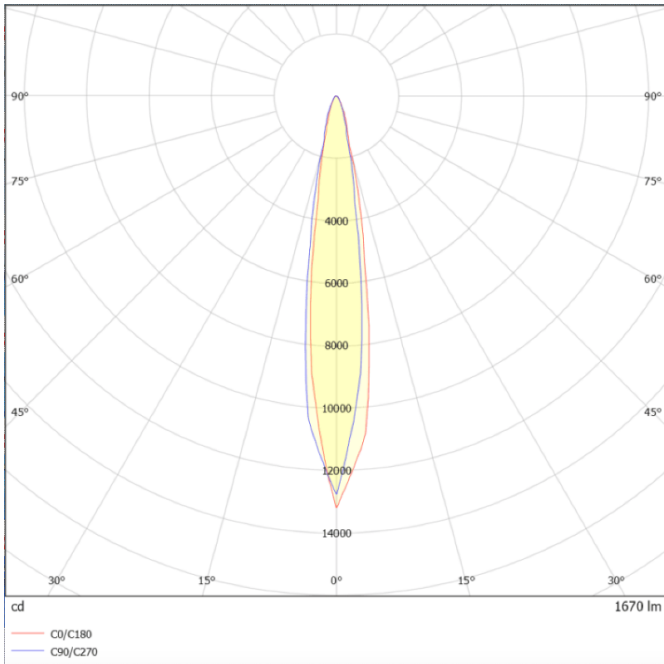

---

**Dimensions**

**Product dimensions (mm) diam 123x156mm**

---

**Scheme**

---

**Photometry**

### SDOWN

Lavov outdoor wall light from the family SDOWN with a power of 20W and a optic distribution 15°. With a total lumen output of 1600lm and an efficiency of 80lm/W. Manufactured in Die Cast Aluminium Body, Front Cover Tempered Glass and finished in Grey colour. DALI driver.