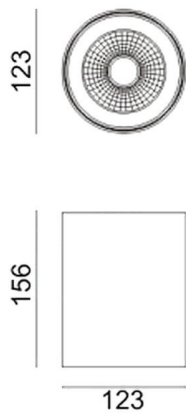

---

**Dimensions**

**Product dimensions (mm) diam 123x156mm**

---

**Scheme**

---

**Photometry**

## SURFACE CEILING DOWNLIGHT - SDOWN

Item code 86.OC02.2313.03

**LAVOV**  
LIGHTING

### SDOWN

Lavov outdoor wall light from the family SDOWN with a power of 20W and a optic distribution 15°. With a total lumen output of 1600lm and an efficiency of 80lm/W. Manufactured in Die Cast Aluminium Body, Front Cover Tempered Glass and finished in Grey colour. DALI driver.