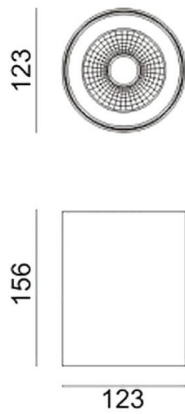

Dimensions

Product dimensions (mm) diam 123x156mm

Scheme

Photometry

SDOWN

Lavov outdoor wall light from the family SDOWN with a power of 20W and a optic distribution 15°. With a total lumen output of 1600lm and an efficiency of 80lm/W. Manufactured in Die Cast Aluminium Body, Front Cover Tempered Glass and finished in Grey colour. DALI driver.

Item code	86.OC02.2313.03
Product type	Outdoor
Category	Surface Ceiling Downlight
Family	SDOWN
Pictograms	

Product	
Real power (W)	20
Real luminous flux (Lm)	1600
Luminous efficiency (Lm/W)	80
Beam angle (°)	15°
Life time (h)	50000h L80B10
IP	65
Electrical class insulation	Class I
Colour	Grey
Chip Brand	Osram
Control gear included	Yes
Control gear	DALI
Light source	LED
Type of LED	COB
Colour temperature (K)	3000
Colour consistency (SDCM)	SDCM<3
CRI	>80
IK	IK06