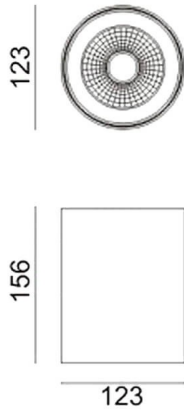

Dimensions

Product dimensions (mm) diam 123x156mm

Scheme

Photometry

**SURFACE CEILING DOWNLIGHT -
SDOWN**

Item code **86.OC02.2321.01**

LAVOV
LIGHTING

SDOWN

Lavov outdoor wall light from the family SDOWN with a power of 20W and a optic distribution 25°. With a total lumen output of 1600lm and an efficiency of 80lm/W. Manufactured in Die Cast Aluminium Body, Front Cover Tempered Glass and finished in White colour. ON-OFF driver.

Item code 86.OC02.2321.01

Product type Outdoor

Category Surface Ceiling Downlight

Family SDOWN

Pictograms

-
-
-
-
-
-
-
-
-
-
-

Product

Real power (W) 20

Real luminous flux (Lm) 1600

Luminous efficiency (Lm/W) 80

Beam angle (°) 25°

Life time (h) 50000h L80B10

IP 65

Electrical class insulation Class I

Colour White

Chip Brand Osram