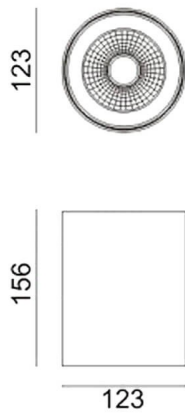

Dimensions

Product dimensions (mm) diam 123x156mm

Scheme

Photometry

SDOWN

Lavov outdoor wall light from the family SDOWN with a power of 20W and a optic distribution 25°. With a total lumen output of 1600lm and an efficiency of 80lm/W. Manufactured in Die Cast Aluminium Body, Front Cover Tempered Glass and finished in White colour. ON-OFF driver.

Item code	86.OC02.2321.01
Product type	Outdoor
Category	Surface Ceiling Downlight
Family	SDOWN
Pictograms	

Product	
Real power (W)	20
Real luminous flux (Lm)	1600
Luminous efficiency (Lm/W)	80
Beam angle (°)	25°
Life time (h)	50000h L80B10
IP	65
Electrical class insulation	Class I
Colour	White
Chip Brand	Osram
Control gear included	Yes
Control gear	ON-OFF
Light source	LED
Type of LED	COB
Colour temperature (K)	3000
Colour consistency (SDCM)	SDCM<3
CRI	>80
IK	IK06