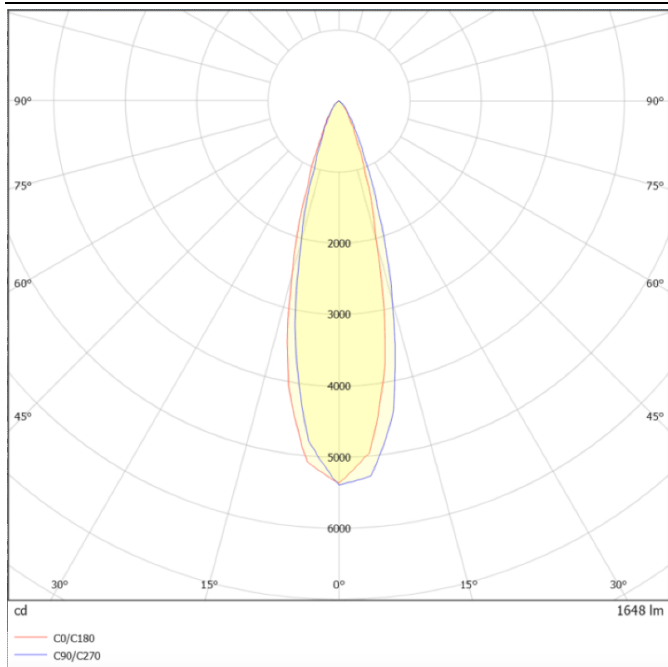

Dimensions

Product dimensions (mm) diam 123x156mm

Scheme

Photometry

SDOWN

Lavov outdoor wall light from the family SDOWN with a power of 20W and a optic distribution 25°. With a total lumen output of 1600lm and an efficiency of 80lm/W. Manufactured in Die Cast Aluminium Body, Front Cover Tempered Glass and finished in White colour. ON-OFF driver.

Item code	86.OC02.2321.01
Product type	Outdoor
Category	Surface Ceiling Downlight
Family	SDOWN
Pictograms	

Product	
Real power (W)	20
Real luminous flux (Lm)	1600
Luminous efficiency (Lm/W)	80
Beam angle (°)	25°
Life time (h)	50000h L80B10
IP	65
Electrical class insulation	Class I
Colour	White
Chip Brand	Osram
Control gear included	Yes
Control gear	ON-OFF
Light source	LED
Type of LED	COB
Colour temperature (K)	3000
Colour consistency (SDCM)	SDCM<3
CRI	>80
IK	IK06