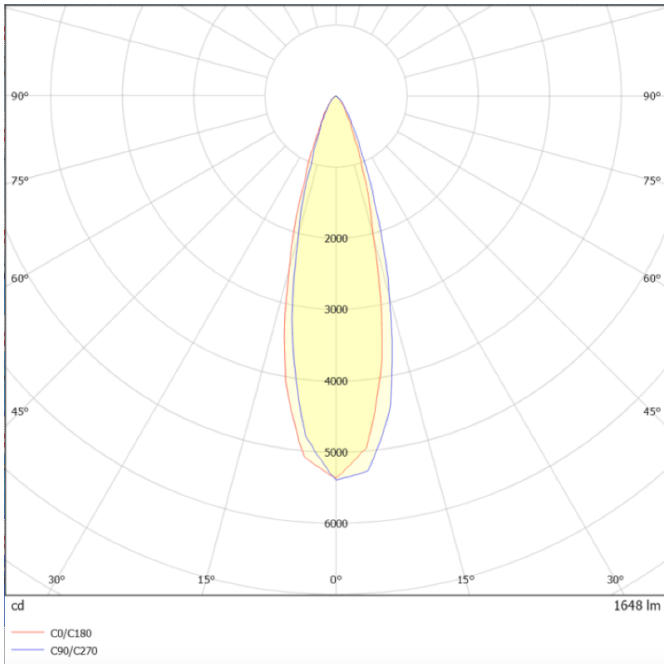

Dimensions

Product dimensions (mm) diam 123x156mm

Scheme

Photometry

**SURFACE CEILING DOWNLIGHT -
SDOWN**

Item code **86.OC02.2321.01**

LAVOV
LIGHTING

SDOWN

Lavov outdoor wall light from the family SDOWN with a power of 20W and a optic distribution 25°. With a total lumen output of 1600lm and an efficiency of 80lm/W. Manufactured in Die Cast Aluminium Body, Front Cover Tempered Glass and finished in White colour. ON-OFF driver.

Item code 86.OC02.2321.01

Product type Outdoor

Category Surface Ceiling Downlight

Family SDOWN

Pictograms

-
-
-
-
-
-
-
-
-
-
-

Product

Real power (W) 20

Real luminous flux (Lm) 1600

Luminous efficiency (Lm/W) 80

Beam angle (°) 25°

Life time (h) 50000h L80B10

IP 65

Electrical class insulation Class I

Colour White

Chip Brand Osram