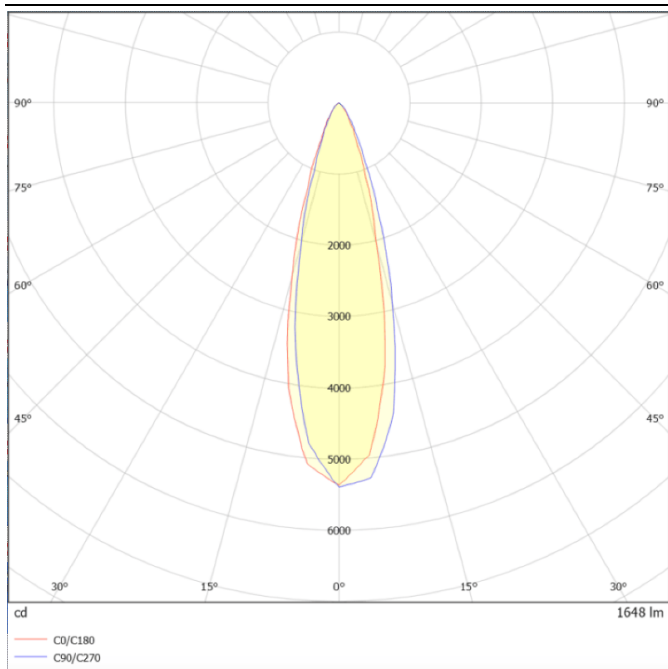

---

**Dimensions**

**Product dimensions (mm)    diam 123x156mm**

---

**Scheme**

---

**Photometry**

## SDOWN

Lavov outdoor wall light from the family SDOWN with a power of 20W and a optic distribution 25°. With a total lumen output of 1600lm and an efficiency of 80lm/W. Manufactured in Die Cast Aluminium Body, Front Cover Tempered Glass and finished in White colour. ON-OFF driver.

<b>Item code</b>	<b>86.OC02.2321.01</b>
<b>Product type</b>	<b>Outdoor</b>
<b>Category</b>	<b>Surface Ceiling Downlight</b>
<b>Family</b>	<b>SDOWN</b>
<b>Pictograms</b>	

<b>Product</b>	
<b>Real power (W)</b>	<b>20</b>
<b>Real luminous flux (Lm)</b>	<b>1600</b>
<b>Luminous efficiency (Lm/W)</b>	<b>80</b>
<b>Beam angle (°)</b>	<b>25°</b>
<b>Life time (h)</b>	<b>50000h L80B10</b>
<b>IP</b>	<b>65</b>
<b>Electrical class insulation</b>	<b>Class I</b>
<b>Colour</b>	<b>White</b>
<b>Chip Brand</b>	<b>Osram</b>
<b>Control gear included</b>	<b>Yes</b>
<b>Control gear</b>	<b>ON-OFF</b>
<b>Light source</b>	<b>LED</b>
<b>Type of LED</b>	<b>COB</b>
<b>Colour temperature (K)</b>	<b>3000</b>
<b>Colour consistency (SDCM)</b>	<b>SDCM&lt;3</b>
<b>CRI</b>	<b>&gt;80</b>
<b>IK</b>	<b>IK06</b>