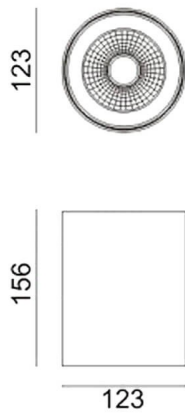

---

**Dimensions**

**Product dimensions (mm)    diam 123x156mm**

---

**Scheme**

---

**Photometry**

## SDOWN

Lavov outdoor wall light from the family SDOWN with a power of 20W and a optic distribution 25°. With a total lumen output of 1600lm and an efficiency of 80lm/W. Manufactured in Die Cast Aluminium Body, Front Cover Tempered Glass and finished in White colour. ON-OFF driver.