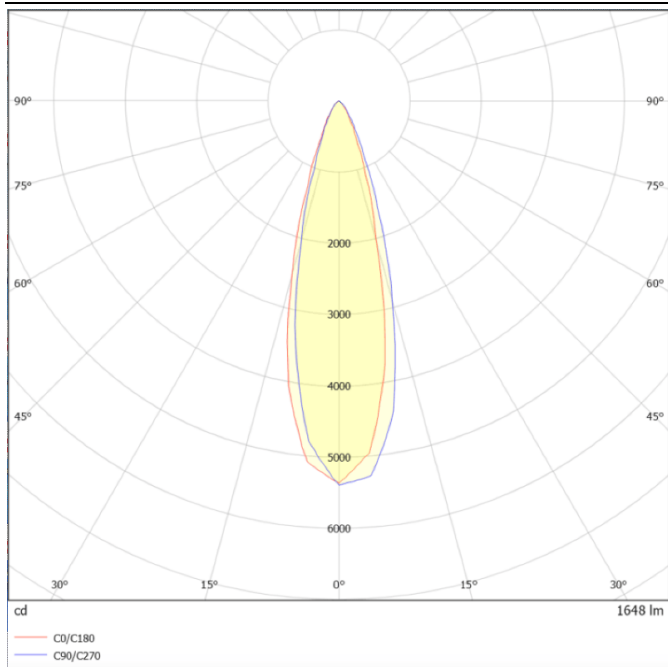

---

**Dimensions**

**Product dimensions (mm)    diam 123x156mm**

---

**Scheme**

---

**Photometry**

## SDOWN

Lavov outdoor wall light from the family SDOWN with a power of 20W and a optic distribution 25°. With a total lumen output of 1600lm and an efficiency of 80lm/W. Manufactured in Die Cast Aluminium Body, Front Cover Tempered Glass and finished in Black colour. ON-OFF driver.

<b>Item code</b>	<b>86.OC02.2321.02</b>
<b>Product type</b>	<b>Outdoor</b>
<b>Category</b>	<b>Surface Ceiling Downlight</b>
<b>Family</b>	<b>SDOWN</b>
<b>Pictograms</b>	

<b>Product</b>	
<b>Real power (W)</b>	<b>20</b>
<b>Real luminous flux (Lm)</b>	<b>1600</b>
<b>Luminous efficiency (Lm/W)</b>	<b>80</b>
<b>Beam angle (°)</b>	<b>25°</b>
<b>Life time (h)</b>	<b>50000h L80B10</b>
<b>IP</b>	<b>65</b>
<b>Electrical class insulation</b>	<b>Class I</b>
<b>Colour</b>	<b>Black</b>
<b>Chip Brand</b>	<b>Osram</b>
<b>Control gear included</b>	<b>Yes</b>
<b>Control gear</b>	<b>ON-OFF</b>
<b>Light source</b>	<b>LED</b>
<b>Type of LED</b>	<b>COB</b>
<b>Colour temperature (K)</b>	<b>3000</b>
<b>Colour consistency (SDCM)</b>	<b>SDCM&lt;3</b>
<b>CRI</b>	<b>&gt;80</b>
<b>IK</b>	<b>IK06</b>