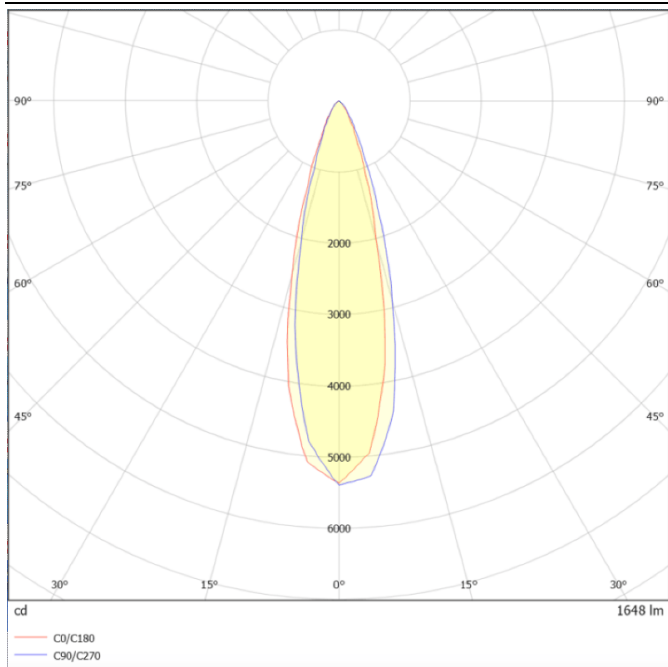

Dimensions

Product dimensions (mm) diam 123x156mm

Scheme

Photometry

SDOWN

Lavov outdoor wall light from the family SDOWN with a power of 20W and a optic distribution 25°. With a total lumen output of 1600lm and an efficiency of 80lm/W. Manufactured in Die Cast Aluminium Body, Front Cover Tempered Glass and finished in Black colour. ON-OFF driver.

Item code	86.OC02.2321.02
Product type	Outdoor
Category	Surface Ceiling Downlight
Family	SDOWN
Pictograms	

Product	
Real power (W)	20
Real luminous flux (Lm)	1600
Luminous efficiency (Lm/W)	80
Beam angle (°)	25°
Life time (h)	50000h L80B10
IP	65
Electrical class insulation	Class I
Colour	Black
Chip Brand	Osram
Control gear included	Yes
Control gear	ON-OFF
Light source	LED
Type of LED	COB
Colour temperature (K)	3000
Colour consistency (SDCM)	SDCM<3
CRI	>80
IK	IK06