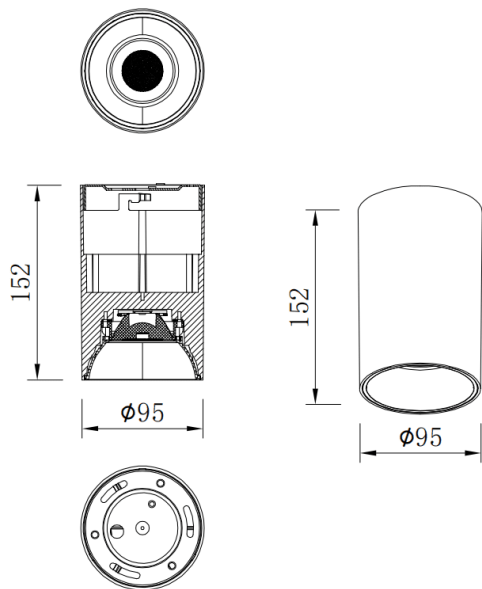

SDOWN

Lavov Ceiling downlight from the family SDOWN with a power of 20W and a 40 beam angle. Finished in Black colour. Dimensions Ø95X152 mm .. With a total lumen output of 1600lm and a luminous efficiency of 80lm/W. CCT 3000K. Driver ON-OFF. Made in Die Cast Aluminium Body, Front Cover Tempered Glass. .IP65.

Item code	86.OC02.2321.02
Product type	Outdoor
Category	Surface Ceiling Downlight
Family	SDOWN
Pictograms	

Dimensions

Product dimensions (mm) **Ø95X152 mm**

Scheme

Product

Real power (W)	20
Real luminous flux (Lm)	1600
Luminous efficiency (Lm/W)	80
Beam angle (º)	40
Life time (h)	50000h L80B10
IP	IP65
Colour	Black
Control gear included	Yes
Control gear	ON-OFF
Light source	LED
Type of LED	COB
Colour temperature (K)	3000
Colour consistency (SDCM)	SDCM3
CRI	80

Photometry

**SURFACE CEILING DOWNLIGHT -
SDOWN**

Item code 86.OC02.2321.02