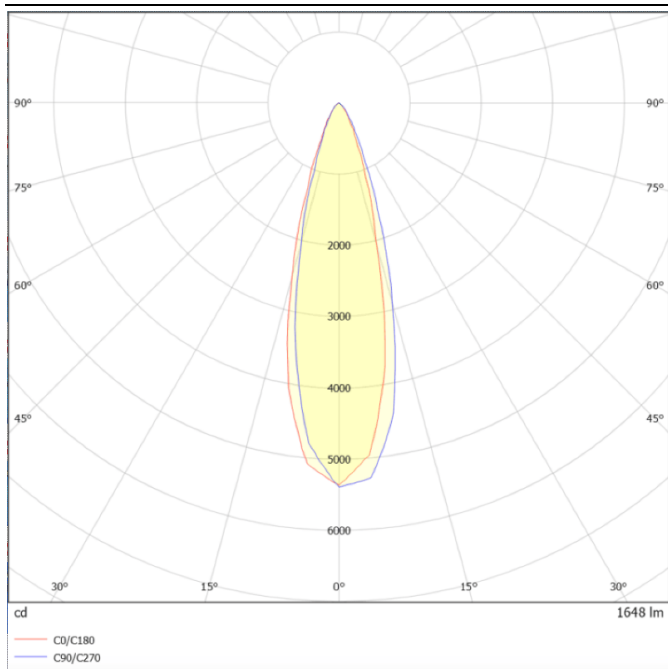

Dimensions

Product dimensions (mm) diam 123x156mm

Scheme

Photometry

SDOWN

Lavov outdoor wall light from the family SDOWN with a power of 20W and a optic distribution 25°. With a total lumen output of 1600lm and an efficiency of 80lm/W. Manufactured in Die Cast Aluminium Body, Front Cover Tempered Glass and finished in Black colour. ON-OFF driver.

Item code	86.OC02.2321.02
Product type	Outdoor
Category	Surface Ceiling Downlight
Family	SDOWN
Pictograms	

Product	
Real power (W)	20
Real luminous flux (Lm)	1600
Luminous efficiency (Lm/W)	80
Beam angle (°)	25°
Life time (h)	50000h L80B10
IP	65
Electrical class insulation	Class I
Colour	Black
Chip Brand	Osram
Control gear included	Yes
Control gear	ON-OFF
Light source	LED
Type of LED	COB
Colour temperature (K)	3000
Colour consistency (SDCM)	SDCM<3
CRI	>80
IK	IK06