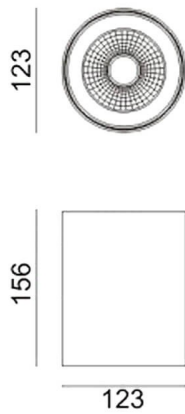

---

**Dimensions**

**Product dimensions (mm)    diam 123x156mm**

---

**Scheme**

---

**Photometry**

## SDOWN

Lavov outdoor wall light from the family SDOWN with a power of 20W and a optic distribution 25°. With a total lumen output of 1600lm and an efficiency of 80lm/W. Manufactured in Die Cast Aluminium Body, Front Cover Tempered Glass and finished in Black colour. ON-OFF driver.