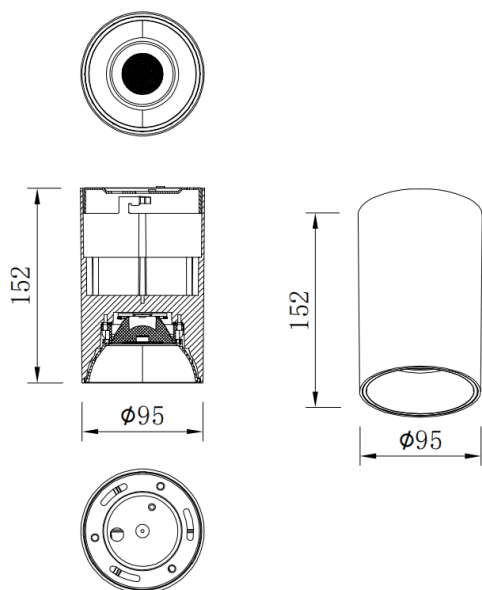

**SDOWN**

Lavov Ceiling downlight from the family SDOWN with a power of 20W and a 40 beam angle. Finished in Black colour. Dimensions Ø95X152 mm .. With a total lumen output of 1600lm and a luminous efficiency of 80lm/W. CCT 3000K. Driver ON-OFF. Made in Die Cast Aluminium Body, Front Cover Tempered Glass. .IP65.

Dimensions	
Product dimensions (mm)	Ø95X152 mm

**Scheme**

**Photometry**

Item code	86.OC02.2321.02
Product type	Outdoor
Category	Surface Ceiling Downlight
Family	SDOWN
Pictograms	

Product	
Real power (W)	20
Real luminous flux (Lm)	1600
Luminous efficiency (Lm/W)	80
Beam angle (°)	40
Life time (h)	50000h L80B10
IP	IP65
Colour	Black
Control gear included	Yes
Control gear	ON-OFF
Light source	LED
Type of LED	COB
Colour temperature (K)	3000
Colour consistency (SDCM)	SDCM3
CRI	80