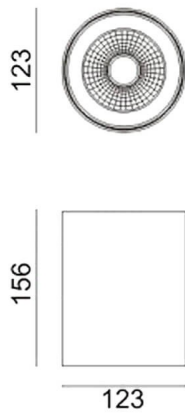

Dimensions

Product dimensions (mm) diam 123x156mm

Scheme

Photometry

SDOWN

Lavov outdoor wall light from the family SDOWN with a power of 20W and a optic distribution 25°. With a total lumen output of 1600lm and an efficiency of 80lm/W. Manufactured in Die Cast Aluminium Body, Front Cover Tempered Glass and finished in Grey colour. ON-OFF driver.

Item code	86.OC02.2321.03
Product type	Outdoor
Category	Surface Ceiling Downlight
Family	SDOWN
Pictograms	

Product	
Real power (W)	20
Real luminous flux (Lm)	1600
Luminous efficiency (Lm/W)	80
Beam angle (°)	25°
Life time (h)	50000h L80B10
IP	65
Electrical class insulation	Class I
Colour	Grey
Chip Brand	Osram
Control gear included	Yes
Control gear	ON-OFF
Light source	LED
Type of LED	COB
Colour temperature (K)	3000
Colour consistency (SDCM)	SDCM<3
CRI	>80
IK	IK06