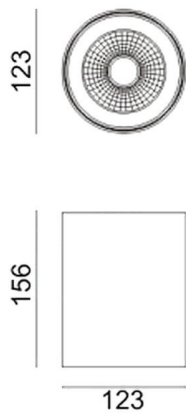

---

**Dimensions**

**Product dimensions (mm) diam 123x156mm**

---

**Scheme**

---

**Photometry**

## SURFACE CEILING DOWNLIGHT - SDOWN

Item code 86.OC02.2321.03

**LAVOV**  
LIGHTING

### SDOWN

Lavov outdoor wall light from the family SDOWN with a power of 20W and a optic distribution 25°. With a total lumen output of 1600lm and an efficiency of 80lm/W. Manufactured in Die Cast Aluminium Body, Front Cover Tempered Glass and finished in Grey colour. ON-OFF driver.