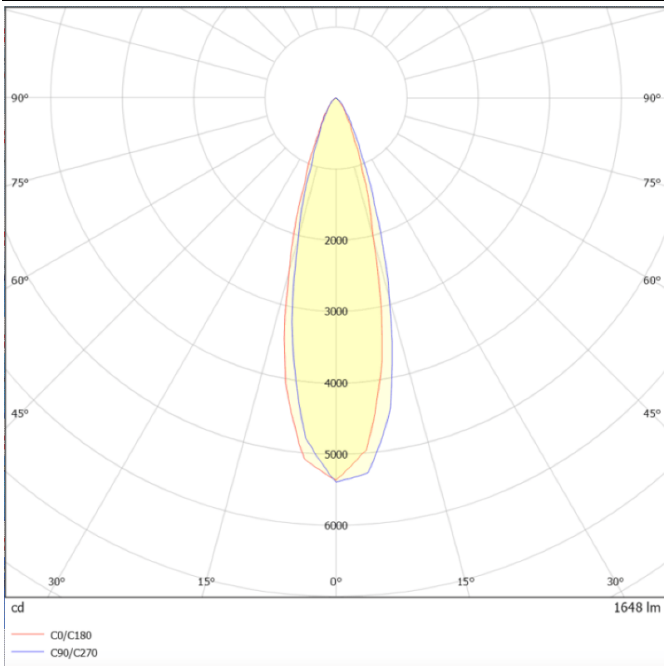

---

**Dimensions**

**Product dimensions (mm) diam 123x156mm**

---

**Scheme**

---

**Photometry**

### SDOWN

Lavov outdoor wall light from the family SDOWN with a power of 20W and a optic distribution 25°. With a total lumen output of 1600lm and an efficiency of 80lm/W. Manufactured in Die Cast Aluminium Body, Front Cover Tempered Glass and finished in Grey colour. ON-OFF driver.