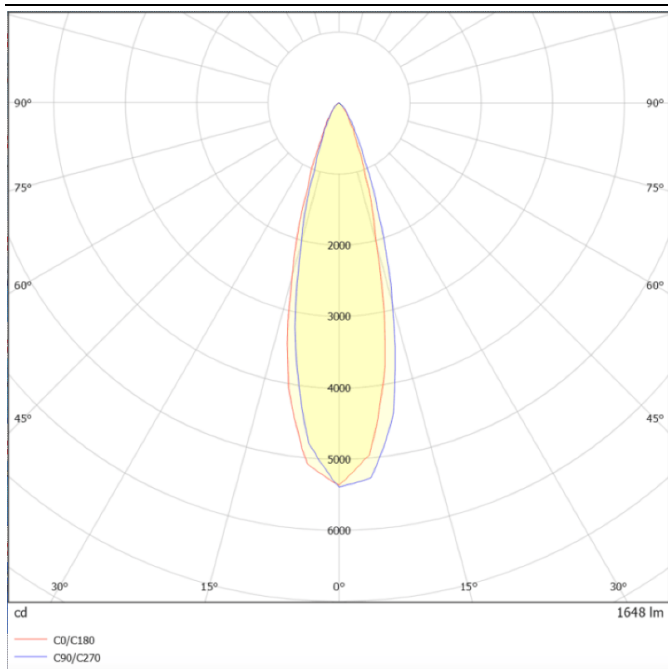

Dimensions

Product dimensions (mm) diam 123x156mm

Scheme

Photometry

SDOWN

Lavov outdoor wall light from the family SDOWN with a power of 20W and a optic distribution 25°. With a total lumen output of 1600lm and an efficiency of 80lm/W. Manufactured in Die Cast Aluminium Body, Front Cover Tempered Glass and finished in Grey colour. ON-OFF driver.

| | |
|---------------------|----------------------------------|
| Item code | 86.OC02.2321.03 |
| Product type | Outdoor |
| Category | Surface Ceiling Downlight |
| Family | SDOWN |
| Pictograms | |

| | |
|------------------------------------|----------------------|
| Product | |
| Real power (W) | 20 |
| Real luminous flux (Lm) | 1600 |
| Luminous efficiency (Lm/W) | 80 |
| Beam angle (°) | 25° |
| Life time (h) | 50000h L80B10 |
| IP | 65 |
| Electrical class insulation | Class I |
| Colour | Grey |
| Chip Brand | Osram |
| Control gear included | Yes |
| Control gear | ON-OFF |
| Light source | LED |
| Type of LED | COB |
| Colour temperature (K) | 3000 |
| Colour consistency (SDCM) | SDCM<3 |
| CRI | >80 |
| IK | IK06 |