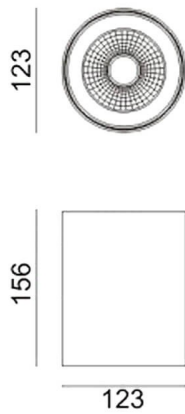

Dimensions

Product dimensions (mm) diam 123x156mm

Scheme

Photometry

SDOWN

Lavov outdoor wall light from the family SDOWN with a power of 20W and a optic distribution 25°. With a total lumen output of 1600lm and an efficiency of 80lm/W. Manufactured in Die Cast Aluminium Body, Front Cover Tempered Glass and finished in Grey colour. ON-OFF driver.

| | |
|---------------------|----------------------------------|
| Item code | 86.OC02.2321.03 |
| Product type | Outdoor |
| Category | Surface Ceiling Downlight |
| Family | SDOWN |
| Pictograms | |

| | |
|------------------------------------|----------------------|
| Product | |
| Real power (W) | 20 |
| Real luminous flux (Lm) | 1600 |
| Luminous efficiency (Lm/W) | 80 |
| Beam angle (°) | 25° |
| Life time (h) | 50000h L80B10 |
| IP | 65 |
| Electrical class insulation | Class I |
| Colour | Grey |
| Chip Brand | Osram |
| Control gear included | Yes |
| Control gear | ON-OFF |
| Light source | LED |
| Type of LED | COB |
| Colour temperature (K) | 3000 |
| Colour consistency (SDCM) | SDCM<3 |
| CRI | >80 |
| IK | IK06 |