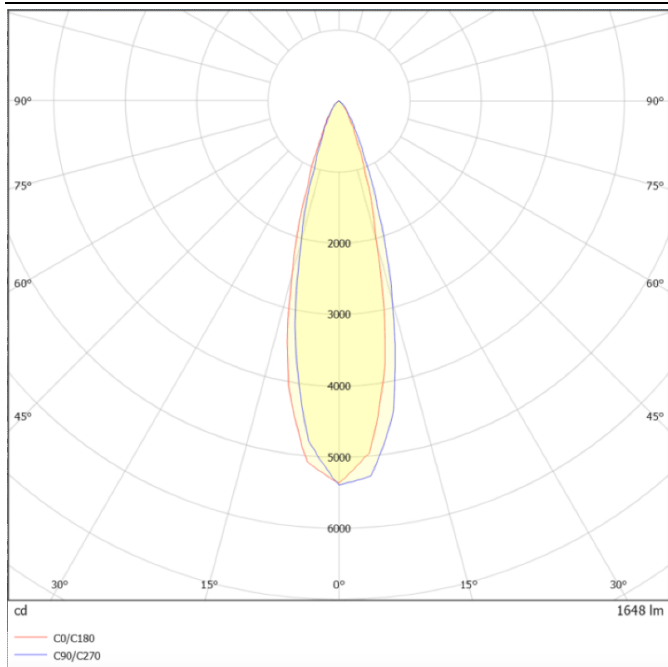

---

**Dimensions**

**Product dimensions (mm)    diam 123x156mm**

---

**Scheme**

---

**Photometry**

## SDOWN

Lavov outdoor wall light from the family SDOWN with a power of 20W and a optic distribution 25°. With a total lumen output of 1600lm and an efficiency of 80lm/W. Manufactured in Die Cast Aluminium Body, Front Cover Tempered Glass and finished in Grey colour. ON-OFF driver.

<b>Item code</b>	<b>86.OC02.2321.03</b>
<b>Product type</b>	<b>Outdoor</b>
<b>Category</b>	<b>Surface Ceiling Downlight</b>
<b>Family</b>	<b>SDOWN</b>
<b>Pictograms</b>	

<b>Product</b>	
<b>Real power (W)</b>	<b>20</b>
<b>Real luminous flux (Lm)</b>	<b>1600</b>
<b>Luminous efficiency (Lm/W)</b>	<b>80</b>
<b>Beam angle (°)</b>	<b>25°</b>
<b>Life time (h)</b>	<b>50000h L80B10</b>
<b>IP</b>	<b>65</b>
<b>Electrical class insulation</b>	<b>Class I</b>
<b>Colour</b>	<b>Grey</b>
<b>Chip Brand</b>	<b>Osram</b>
<b>Control gear included</b>	<b>Yes</b>
<b>Control gear</b>	<b>ON-OFF</b>
<b>Light source</b>	<b>LED</b>
<b>Type of LED</b>	<b>COB</b>
<b>Colour temperature (K)</b>	<b>3000</b>
<b>Colour consistency (SDCM)</b>	<b>SDCM&lt;3</b>
<b>CRI</b>	<b>&gt;80</b>
<b>IK</b>	<b>IK06</b>