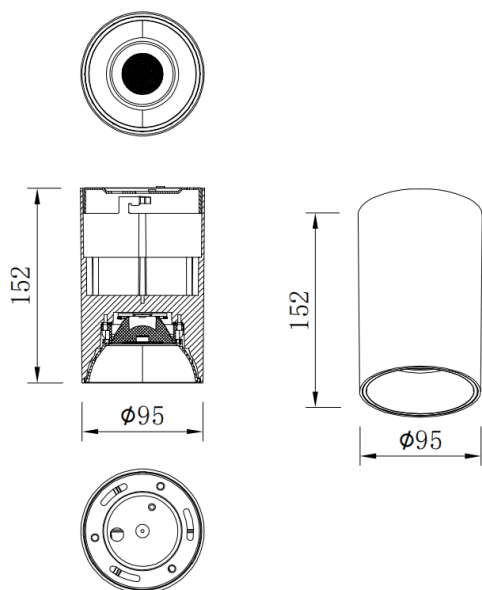

SDOWN

Lavov Ceiling downlight from the family SDOWN with a power of 20W and a 40 beam angle. Finished in Silver colour. Dimensions Ø95X152 mm .. With a total lumen output of 1600lm and a luminous efficiency of 80lm/W. CCT 3000K. Driver ON-OFF. Made in Die Cast Aluminium Body, Front Cover Tempered Glass. .IP65.

Dimensions	
Product dimensions (mm)	Ø95X152 mm

Scheme

Photometry

Item code	86.OC02.2321.03
Product type	Outdoor
Category	Surface Ceiling Downlight
Family	SDOWN
Pictograms	

Product	
Real power (W)	20
Real luminous flux (Lm)	1600
Luminous efficiency (Lm/W)	80
Beam angle (°)	40
Life time (h)	50000h L80B10
IP	IP65
Colour	Silver
Control gear included	Yes
Control gear	ON-OFF
Light source	LED
Type of LED	COB
Colour temperature (K)	3000
Colour consistency (SDCM)	SDCM3
CRI	80

**SURFACE CEILING DOWNLIGHT -
SDOWN**

Item code 86.OC02.2321.03