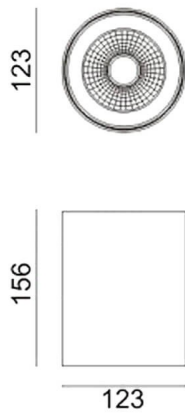

---

**Dimensions**

**Product dimensions (mm)    diam 123x156mm**

---

**Scheme**

---

**Photometry**

## SDOWN

Lavov outdoor wall light from the family SDOWN with a power of 20W and a optic distribution 25°. With a total lumen output of 1600lm and an efficiency of 80lm/W. Manufactured in Die Cast Aluminium Body, Front Cover Tempered Glass and finished in Grey colour. ON-OFF driver.