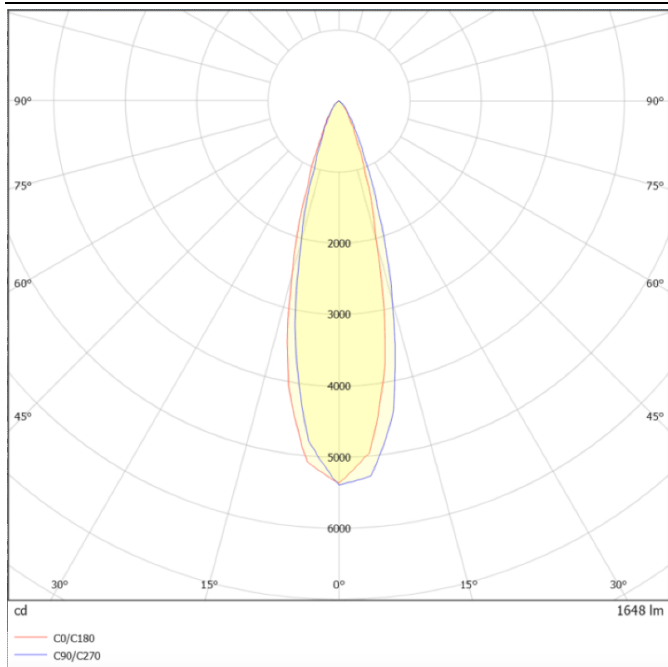

Dimensions

Product dimensions (mm) diam 123x156mm

Scheme

Photometry

SDOWN

Lavov outdoor wall light from the family SDOWN with a power of 20W and a optic distribution 25°. With a total lumen output of 1600lm and an efficiency of 80lm/W. Manufactured in Die Cast Aluminium Body, Front Cover Tempered Glass and finished in Grey colour. ON-OFF driver.

Item code	86.OC02.2321.03
Product type	Outdoor
Category	Surface Ceiling Downlight
Family	SDOWN
Pictograms	

Product	
Real power (W)	20
Real luminous flux (Lm)	1600
Luminous efficiency (Lm/W)	80
Beam angle (°)	25°
Life time (h)	50000h L80B10
IP	65
Electrical class insulation	Class I
Colour	Grey
Chip Brand	Osram
Control gear included	Yes
Control gear	ON-OFF
Light source	LED
Type of LED	COB
Colour temperature (K)	3000
Colour consistency (SDCM)	SDCM<3
CRI	>80
IK	IK06