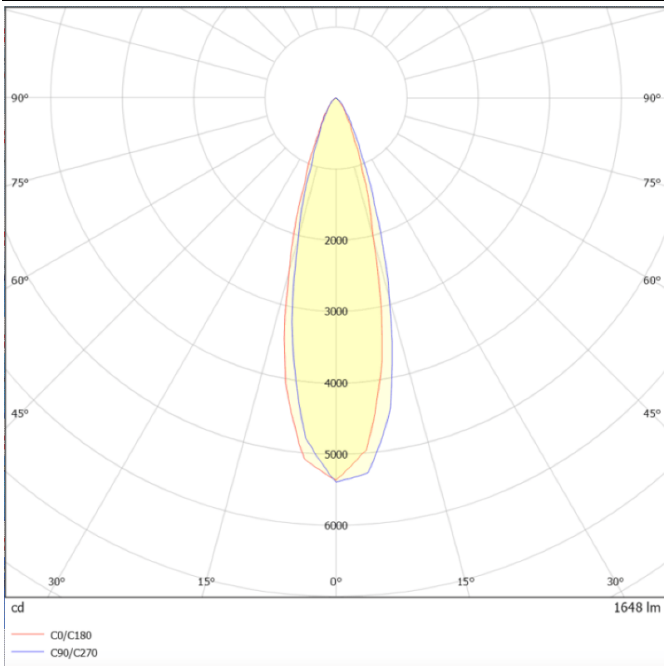

Dimensions

Product dimensions (mm) diam 123x156mm

Scheme

Photometry

SURFACE CEILING DOWNLIGHT - SDOWN

Item code 86.OC02.2323.01

LAVOV
LIGHTING

SDOWN

Lavov outdoor wall light from the family SDOWN with a power of 20W and a optic distribution 25°. With a total lumen output of 1600lm and an efficiency of 80lm/W. Manufactured in Die Cast Aluminium Body, Front Cover Tempered Glass and finished in White colour. DALI driver.

Item code	86.OC02.2323.01
Product type	Outdoor
Category	Surface Ceiling Downlight
Family	SDOWN

Pictograms

Product

Real power (W)	20
Real luminous flux (Lm)	1600
Luminous efficiency (Lm/W)	80
Beam angle (°)	25°
Life time (h)	50000h L80B10
IP	65
Electrical class insulation	Class I
Colour	White
Chip Brand	Osram
Control gear included	Yes
Control gear	DALI
Light source	LED
Type of LED	COB
Colour temperature (K)	3000
Colour consistency (SDCM)	SDCM<3
CRI	>80
IK	IK06