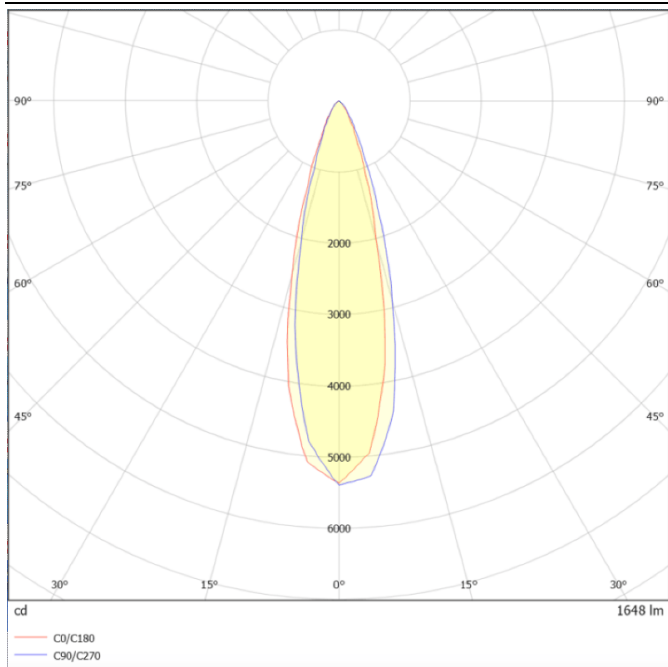

Dimensions

Product dimensions (mm) diam 123x156mm

Scheme

Photometry

SDOWN

Lavov outdoor wall light from the family SDOWN with a power of 20W and a optic distribution 25°. With a total lumen output of 1600lm and an efficiency of 80lm/W. Manufactured in Die Cast Aluminium Body, Front Cover Tempered Glass and finished in White colour. DALI driver.

Item code	86.OC02.2323.01
Product type	Outdoor
Category	Surface Ceiling Downlight
Family	SDOWN
Pictograms	

Product	
Real power (W)	20
Real luminous flux (Lm)	1600
Luminous efficiency (Lm/W)	80
Beam angle (°)	25°
Life time (h)	50000h L80B10
IP	65
Electrical class insulation	Class I
Colour	White
Chip Brand	Osram
Control gear included	Yes
Control gear	DALI
Light source	LED
Type of LED	COB
Colour temperature (K)	3000
Colour consistency (SDCM)	SDCM<3
CRI	>80
IK	IK06