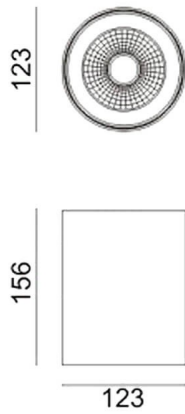

Dimensions

Product dimensions (mm) diam 123x156mm

Scheme

Photometry

SURFACE CEILING DOWNLIGHT - SDOWN

Item code 86.OC02.2323.01

LAVOV
LIGHTING

SDOWN

Lavov outdoor wall light from the family SDOWN with a power of 20W and a optic distribution 25°. With a total lumen output of 1600lm and an efficiency of 80lm/W. Manufactured in Die Cast Aluminium Body, Front Cover Tempered Glass and finished in White colour. DALI driver.

Item code	86.OC02.2323.01
Product type	Outdoor
Category	Surface Ceiling Downlight
Family	SDOWN

Pictograms

Product

Real power (W)	20
Real luminous flux (Lm)	1600
Luminous efficiency (Lm/W)	80
Beam angle (°)	25°
Life time (h)	50000h L80B10
IP	65
Electrical class insulation	Class I
Colour	White
Chip Brand	Osram
Control gear included	Yes
Control gear	DALI
Light source	LED
Type of LED	COB
Colour temperature (K)	3000
Colour consistency (SDCM)	SDCM<3
CRI	>80
IK	IK06