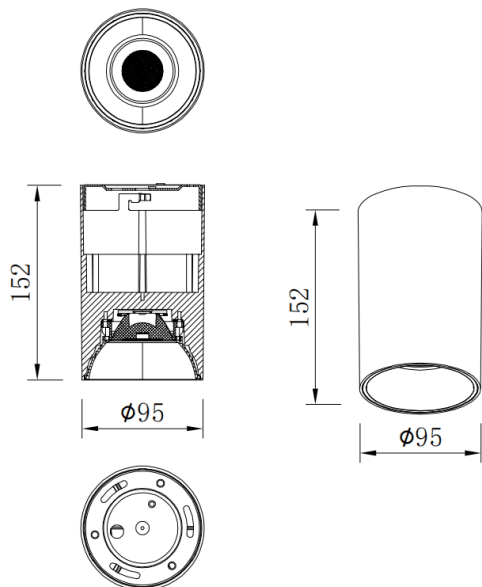

SDOWN

Lavov Ceiling downlight from the family SDOWN with a power of 20W and a 40 beam angle. Finished in White colour. Dimensions Ø95X152 mm .. With a total lumen output of 1600lm and a luminous efficiency of 80lm/W. CCT 3000K. Driver DALI. Made in Die Cast Aluminium Body, Front Cover Tempered Glass. .IP65.

Item code	86.OC02.2323.01
Product type	Outdoor
Category	Surface Ceiling Downlight
Family	SDOWN
Pictograms	

Dimensions

Product dimensions (mm) **Ø95X152 mm**

Scheme

Product

Real power (W)	20
Real luminous flux (Lm)	1600
Luminous efficiency (Lm/W)	80
Beam angle (°)	40
Life time (h)	50000h L80B10
IP	IP65
Colour	White
Control gear included	Yes
Control gear	DALI
Light source	LED
Type of LED	COB
Colour temperature (K)	3000
Colour consistency (SDCM)	SDCM3
CRI	80

Photometry

**SURFACE CEILING DOWNLIGHT -
SDOWN**

Item code 86.OC02.2323.01