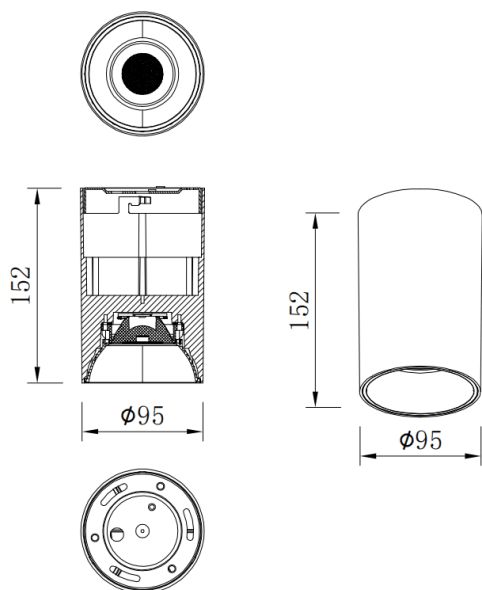

SDOWN

Lavov Ceiling downlight from the family SDOWN with a power of 20W and a 40 beam angle. Finished in White colour. Dimensions Ø95X152 mm .. With a total lumen output of 1600lm and a luminous efficiency of 80lm/W. CCT 3000K. Driver DALI. Made in Die Cast Aluminium Body, Front Cover Tempered Glass. .IP65.

Item code	86.OC02.2323.01
Product type	Outdoor
Category	Surface Ceiling Downlight
Family	SDOWN
Pictograms	

Dimensions

Product dimensions (mm) **Ø95X152 mm**

Scheme

Product	
Real power (W)	20
Real luminous flux (Lm)	1600
Luminous efficiency (Lm/W)	80
Beam angle (°)	40
Life time (h)	50000h L80B10
IP	IP65
Colour	White
Control gear included	Yes
Control gear	DALI
Colour temperature (K)	3000
Colour consistency (SDCM)	SDCM<3
CRI	80

Photometry

**SURFACE CEILING DOWNLIGHT -
SDOWN**

Item code 86.OC02.2323.01