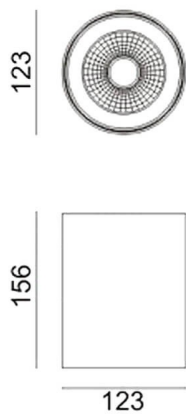

---

**Dimensions**

**Product dimensions (mm)    diam 123x156mm**

---

**Scheme**

---

**Photometry**

## SDOWN

Lavov outdoor wall light from the family SDOWN with a power of 20W and a optic distribution 25°. With a total lumen output of 1600lm and an efficiency of 80lm/W. Manufactured in Die Cast Aluminium Body, Front Cover Tempered Glass and finished in White colour. DALI driver.