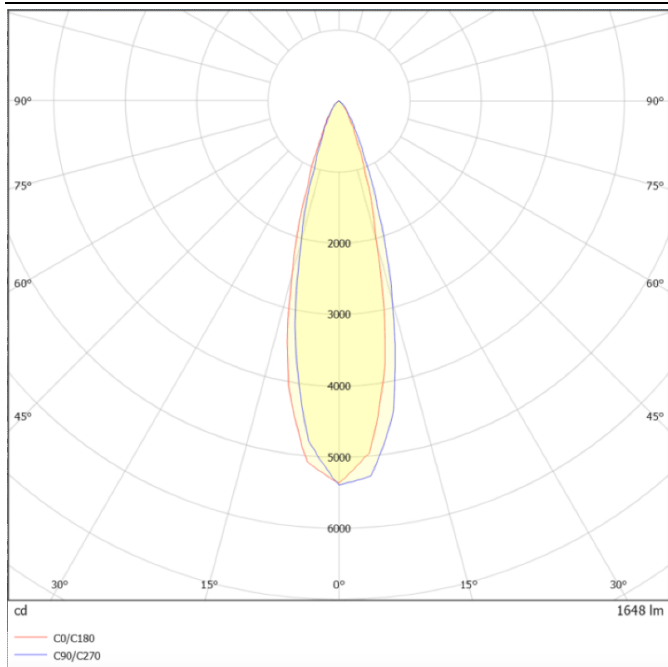

---

**Dimensions**

**Product dimensions (mm)    diam 123x156mm**

---

**Scheme**

---

**Photometry**

## SDOWN

Lavov outdoor wall light from the family SDOWN with a power of 20W and a optic distribution 25°. With a total lumen output of 1600lm and an efficiency of 80lm/W. Manufactured in Die Cast Aluminium Body, Front Cover Tempered Glass and finished in White colour. DALI driver.

<b>Item code</b>	<b>86.OC02.2323.01</b>
<b>Product type</b>	<b>Outdoor</b>
<b>Category</b>	<b>Surface Ceiling Downlight</b>
<b>Family</b>	<b>SDOWN</b>
<b>Pictograms</b>	

<b>Product</b>	
<b>Real power (W)</b>	<b>20</b>
<b>Real luminous flux (Lm)</b>	<b>1600</b>
<b>Luminous efficiency (Lm/W)</b>	<b>80</b>
<b>Beam angle (°)</b>	<b>25°</b>
<b>Life time (h)</b>	<b>50000h L80B10</b>
<b>IP</b>	<b>65</b>
<b>Electrical class insulation</b>	<b>Class I</b>
<b>Colour</b>	<b>White</b>
<b>Chip Brand</b>	<b>Osram</b>
<b>Control gear included</b>	<b>Yes</b>
<b>Control gear</b>	<b>DALI</b>
<b>Light source</b>	<b>LED</b>
<b>Type of LED</b>	<b>COB</b>
<b>Colour temperature (K)</b>	<b>3000</b>
<b>Colour consistency (SDCM)</b>	<b>SDCM&lt;3</b>
<b>CRI</b>	<b>&gt;80</b>
<b>IK</b>	<b>IK06</b>