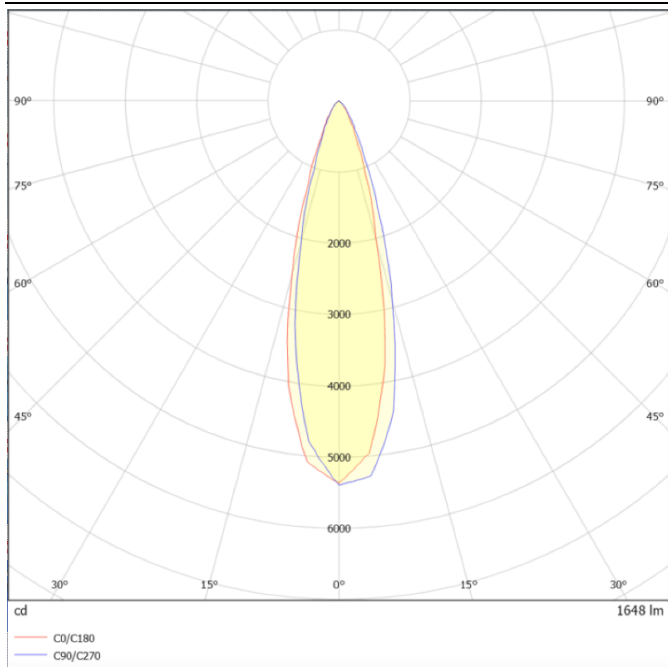

Dimensions

Product dimensions (mm) diam 123x156mm

Scheme

Photometry

SDOWN

Lavov outdoor wall light from the family SDOWN with a power of 20W and a optic distribution 25°. With a total lumen output of 1600lm and an efficiency of 80lm/W. Manufactured in Die Cast Aluminium Body, Front Cover Tempered Glass and finished in Black colour. DALI driver.

Item code	86.OC02.2323.02
Product type	Outdoor
Category	Surface Ceiling Downlight
Family	SDOWN
Pictograms	

Product	
Real power (W)	20
Real luminous flux (Lm)	1600
Luminous efficiency (Lm/W)	80
Beam angle (°)	25°
Life time (h)	50000h L80B10
IP	65
Electrical class insulation	Class I
Colour	Black
Chip Brand	Osram
Control gear included	Yes
Control gear	DALI
Light source	LED
Type of LED	COB
Colour temperature (K)	3000
Colour consistency (SDCM)	SDCM<3
CRI	>80
IK	IK06