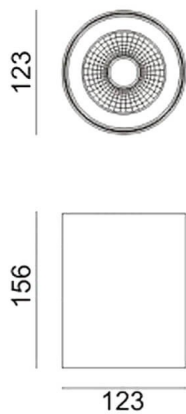

Dimensions

Product dimensions (mm) diam 123x156mm

Scheme

Photometry

SDOWN

Lavov outdoor wall light from the family SDOWN with a power of 20W and a optic distribution 25°. With a total lumen output of 1600lm and an efficiency of 80lm/W. Manufactured in Die Cast Aluminium Body, Front Cover Tempered Glass and finished in Black colour. DALI driver.

Item code	86.OC02.2323.02
Product type	Outdoor
Category	Surface Ceiling Downlight
Family	SDOWN
Pictograms	

Product	
Real power (W)	20
Real luminous flux (Lm)	1600
Luminous efficiency (Lm/W)	80
Beam angle (°)	25°
Life time (h)	50000h L80B10
IP	65
Electrical class insulation	Class I
Colour	Black
Chip Brand	Osram
Control gear included	Yes
Control gear	DALI
Light source	LED
Type of LED	COB
Colour temperature (K)	3000
Colour consistency (SDCM)	SDCM<3
CRI	>80
IK	IK06