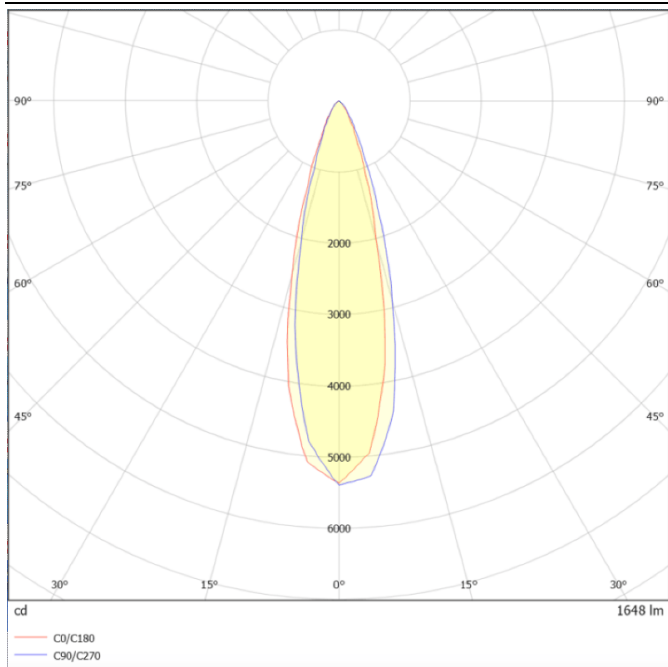

---

**Dimensions**

**Product dimensions (mm)    diam 123x156mm**

---

**Scheme**

---

**Photometry**

## SDOWN

Lavov outdoor wall light from the family SDOWN with a power of 20W and a optic distribution 25°. With a total lumen output of 1600lm and an efficiency of 80lm/W. Manufactured in Die Cast Aluminium Body, Front Cover Tempered Glass and finished in Black colour. DALI driver.

<b>Item code</b>	<b>86.OC02.2323.02</b>
<b>Product type</b>	<b>Outdoor</b>
<b>Category</b>	<b>Surface Ceiling Downlight</b>
<b>Family</b>	<b>SDOWN</b>
<b>Pictograms</b>	

<b>Product</b>	
<b>Real power (W)</b>	<b>20</b>
<b>Real luminous flux (Lm)</b>	<b>1600</b>
<b>Luminous efficiency (Lm/W)</b>	<b>80</b>
<b>Beam angle (°)</b>	<b>25°</b>
<b>Life time (h)</b>	<b>50000h L80B10</b>
<b>IP</b>	<b>65</b>
<b>Electrical class insulation</b>	<b>Class I</b>
<b>Colour</b>	<b>Black</b>
<b>Chip Brand</b>	<b>Osram</b>
<b>Control gear included</b>	<b>Yes</b>
<b>Control gear</b>	<b>DALI</b>
<b>Light source</b>	<b>LED</b>
<b>Type of LED</b>	<b>COB</b>
<b>Colour temperature (K)</b>	<b>3000</b>
<b>Colour consistency (SDCM)</b>	<b>SDCM&lt;3</b>
<b>CRI</b>	<b>&gt;80</b>
<b>IK</b>	<b>IK06</b>