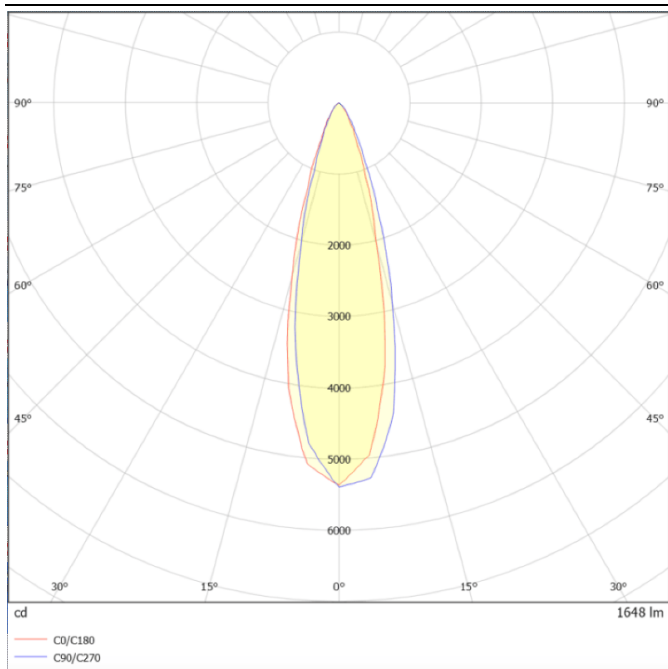

Dimensions

Product dimensions (mm) diam 123x156mm

Scheme

Photometry

SDOWN

Lavov outdoor wall light from the family SDOWN with a power of 20W and a optic distribution 25°. With a total lumen output of 1600lm and an efficiency of 80lm/W. Manufactured in Die Cast Aluminium Body, Front Cover Tempered Glass and finished in Black colour. DALI driver.

Item code	86.OC02.2323.02
Product type	Outdoor
Category	Surface Ceiling Downlight
Family	SDOWN
Pictograms	

Product	
Real power (W)	20
Real luminous flux (Lm)	1600
Luminous efficiency (Lm/W)	80
Beam angle (°)	25°
Life time (h)	50000h L80B10
IP	65
Electrical class insulation	Class I
Colour	Black
Chip Brand	Osram
Control gear included	Yes
Control gear	DALI
Light source	LED
Type of LED	COB
Colour temperature (K)	3000
Colour consistency (SDCM)	SDCM<3
CRI	>80
IK	IK06