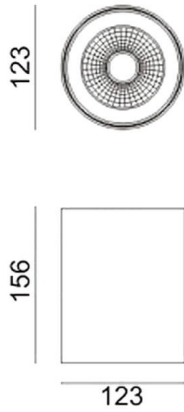

Dimensions

Product dimensions (mm) diam 123x156mm

Scheme

Photometry