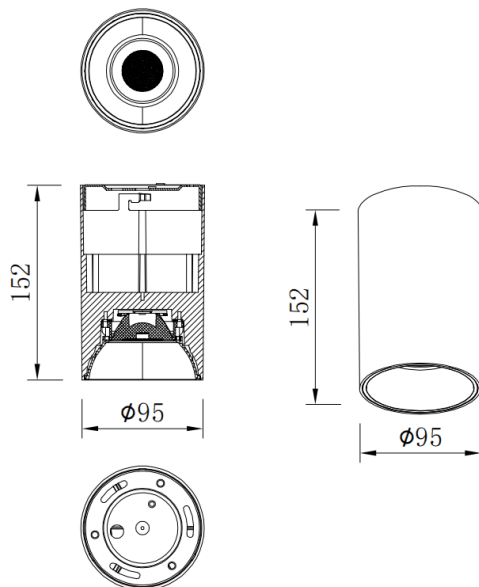

**SDOWN**

Lavov Ceiling downlight from the family SDOWN with a power of 20W and a 40 beam angle. Finished in Black colour. Dimensions Ø95X152 mm .. With a total lumen output of 1600lm and a luminous efficiency of 80lm/W. CCT 3000K. Driver DALI. Made in Die Cast Aluminium Body, Front Cover Tempered Glass. .IP65.

<b>Dimensions</b>	
<b>Product dimensions (mm)</b>	<b>Ø95X152 mm</b>

**Scheme**

**Photometry**

<b>Item code</b>	<b>86.OC02.2323.02</b>
<b>Product type</b>	<b>Outdoor</b>
<b>Category</b>	<b>Surface Ceiling Downlight</b>
<b>Family</b>	<b>SDOWN</b>
<b>Pictograms</b>	

<b>Product</b>	
<b>Real power (W)</b>	<b>20</b>
<b>Real luminous flux (Lm)</b>	<b>1600</b>
<b>Luminous efficiency (Lm/W)</b>	<b>80</b>
<b>Beam angle (°)</b>	<b>40</b>
<b>Life time (h)</b>	<b>50000h L80B10</b>
<b>IP</b>	<b>IP65</b>
<b>Colour</b>	<b>Black</b>
<b>Control gear included</b>	<b>Yes</b>
<b>Control gear</b>	<b>DALI</b>
<b>Light source</b>	<b>LED</b>
<b>Type of LED</b>	<b>COB</b>
<b>Colour temperature (K)</b>	<b>3000</b>
<b>Colour consistency (SDCM)</b>	<b>SDCM3</b>
<b>CRI</b>	<b>80</b>