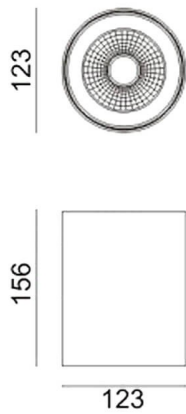

---

**Dimensions**

**Product dimensions (mm)    diam 123x156mm**

---

**Scheme**

---

**Photometry**

## SDOWN

Lavov outdoor wall light from the family SDOWN with a power of 20W and a optic distribution 25°. With a total lumen output of 1600lm and an efficiency of 80lm/W. Manufactured in Die Cast Aluminium Body, Front Cover Tempered Glass and finished in Grey colour. DALI driver.