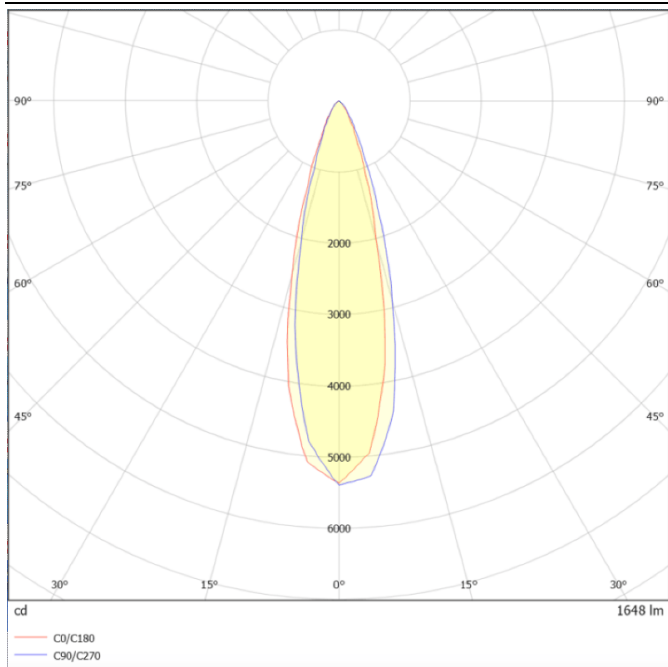

---

**Dimensions**

**Product dimensions (mm)    diam 123x156mm**

---

**Scheme**

---

**Photometry**

## SDOWN

Lavov outdoor wall light from the family SDOWN with a power of 20W and a optic distribution 25°. With a total lumen output of 1600lm and an efficiency of 80lm/W. Manufactured in Die Cast Aluminium Body, Front Cover Tempered Glass and finished in Grey colour. DALI driver.

<b>Item code</b>	<b>86.OC02.2323.03</b>
<b>Product type</b>	<b>Outdoor</b>
<b>Category</b>	<b>Surface Ceiling Downlight</b>
<b>Family</b>	<b>SDOWN</b>
<b>Pictograms</b>	

<b>Product</b>	
<b>Real power (W)</b>	<b>20</b>
<b>Real luminous flux (Lm)</b>	<b>1600</b>
<b>Luminous efficiency (Lm/W)</b>	<b>80</b>
<b>Beam angle (°)</b>	<b>25°</b>
<b>Life time (h)</b>	<b>50000h L80B10</b>
<b>IP</b>	<b>65</b>
<b>Electrical class insulation</b>	<b>Class I</b>
<b>Colour</b>	<b>Grey</b>
<b>Chip Brand</b>	<b>Osram</b>
<b>Control gear included</b>	<b>Yes</b>
<b>Control gear</b>	<b>DALI</b>
<b>Light source</b>	<b>LED</b>
<b>Type of LED</b>	<b>COB</b>
<b>Colour temperature (K)</b>	<b>3000</b>
<b>Colour consistency (SDCM)</b>	<b>SDCM&lt;3</b>
<b>CRI</b>	<b>&gt;80</b>
<b>IK</b>	<b>IK06</b>