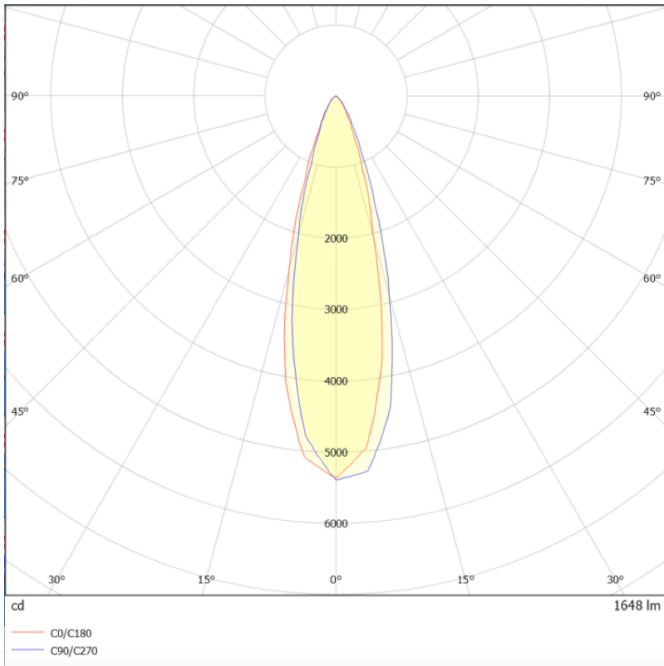

Dimensions

Product dimensions (mm) diam 123x156mm

Scheme

Photometry

**SURFACE CEILING DOWNLIGHT -
SDOWN**

Item code 86.OC02.2323.03

LAVOV
LIGHTING

SDOWN

Lavov outdoor wall light from the family SDOWN with a power of 20W and a optic distribution 25°. With a total lumen output of 1600lm and an efficiency of 80lm/W. Manufactured in Die Cast Aluminium Body, Front Cover Tempered Glass and finished in Grey colour. DALI driver.

Item code	86.OC02.2323.03
Product type	Outdoor
Category	Surface Ceiling Downlight
Family	SDOWN
Pictograms	

Product	
Real power (W)	20
Real luminous flux (Lm)	1600
Luminous efficiency (Lm/W)	80
Beam angle (°)	25°
Life time (h)	50000h L80B10
IP	65
Electrical class insulation	Class I
Colour	Grey
Chip Brand	Osram
Control gear included	Yes
Control gear	DALI
Light source	LED
Type of LED	COB
Colour temperature (K)	3000
Colour consistency (SDCM)	SDCM<3
CRI	>80
IK	IK06