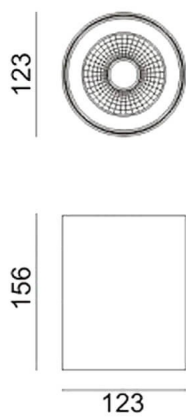

Dimensions

Product dimensions (mm) diam 123x156mm

Scheme

Photometry

**SURFACE CEILING DOWNLIGHT -
SDOWN**

Item code 86.OC02.2323.03

LAVOV
LIGHTING

SDOWN

Lavov outdoor wall light from the family SDOWN with a power of 20W and a optic distribution 25°. With a total lumen output of 1600lm and an efficiency of 80lm/W. Manufactured in Die Cast Aluminium Body, Front Cover Tempered Glass and finished in Grey colour. DALI driver.

Item code	86.OC02.2323.03
Product type	Outdoor
Category	Surface Ceiling Downlight
Family	SDOWN
Pictograms	

Product	
Real power (W)	20
Real luminous flux (Lm)	1600
Luminous efficiency (Lm/W)	80
Beam angle (°)	25°
Life time (h)	50000h L80B10
IP	65
Electrical class insulation	Class I
Colour	Grey
Chip Brand	Osram
Control gear included	Yes
Control gear	DALI
Light source	LED
Type of LED	COB
Colour temperature (K)	3000
Colour consistency (SDCM)	SDCM<3
CRI	>80
IK	IK06