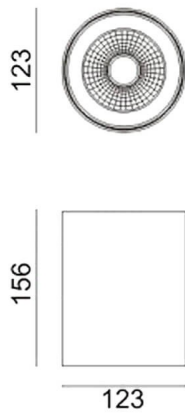

---

**Dimensions**

**Product dimensions (mm)    diam 123x156mm**

---

**Scheme**

---

**Photometry**

## SDOWN

Lavov outdoor wall light from the family SDOWN with a power of 20W and a optic distribution 25°. With a total lumen output of 1600lm and an efficiency of 80lm/W. Manufactured in Die Cast Aluminium Body, Front Cover Tempered Glass and finished in Grey colour. DALI driver.