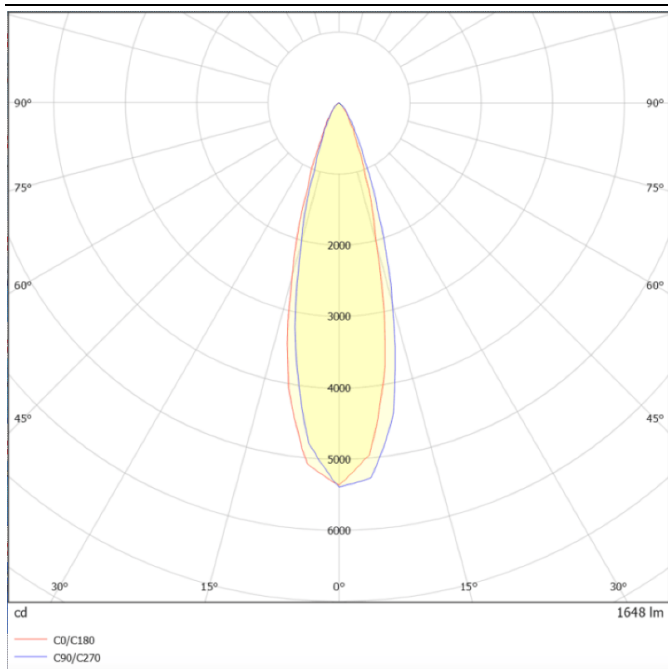

---

**Dimensions**

**Product dimensions (mm)    diam 123x156mm**

---

**Scheme**

---

**Photometry**

## SDOWN

Lavov outdoor wall light from the family SDOWN with a power of 20W and a optic distribution 25°. With a total lumen output of 1600lm and an efficiency of 80lm/W. Manufactured in Die Cast Aluminium Body, Front Cover Tempered Glass and finished in Grey colour. DALI driver.

<b>Item code</b>	<b>86.OC02.2323.03</b>
<b>Product type</b>	<b>Outdoor</b>
<b>Category</b>	<b>Surface Ceiling Downlight</b>
<b>Family</b>	<b>SDOWN</b>
<b>Pictograms</b>	

<b>Product</b>	
<b>Real power (W)</b>	<b>20</b>
<b>Real luminous flux (Lm)</b>	<b>1600</b>
<b>Luminous efficiency (Lm/W)</b>	<b>80</b>
<b>Beam angle (°)</b>	<b>25°</b>
<b>Life time (h)</b>	<b>50000h L80B10</b>
<b>IP</b>	<b>65</b>
<b>Electrical class insulation</b>	<b>Class I</b>
<b>Colour</b>	<b>Grey</b>
<b>Chip Brand</b>	<b>Osram</b>
<b>Control gear included</b>	<b>Yes</b>
<b>Control gear</b>	<b>DALI</b>
<b>Light source</b>	<b>LED</b>
<b>Type of LED</b>	<b>COB</b>
<b>Colour temperature (K)</b>	<b>3000</b>
<b>Colour consistency (SDCM)</b>	<b>SDCM&lt;3</b>
<b>CRI</b>	<b>&gt;80</b>
<b>IK</b>	<b>IK06</b>