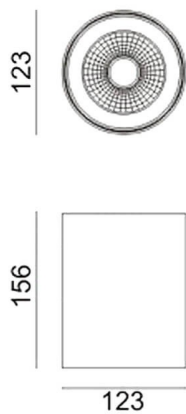

---

**Dimensions**

**Product dimensions (mm)    diam 123x156mm**

---

**Scheme**

---

**Photometry**

## SDOWN

Lavov outdoor wall light from the family SDOWN with a power of 20W and a optic distribution 40°. With a total lumen output of 1600lm and an efficiency of 80lm/W. Manufactured in Die Cast Aluminium Body, Front Cover Tempered Glass and finished in White colour. ON-OFF driver.