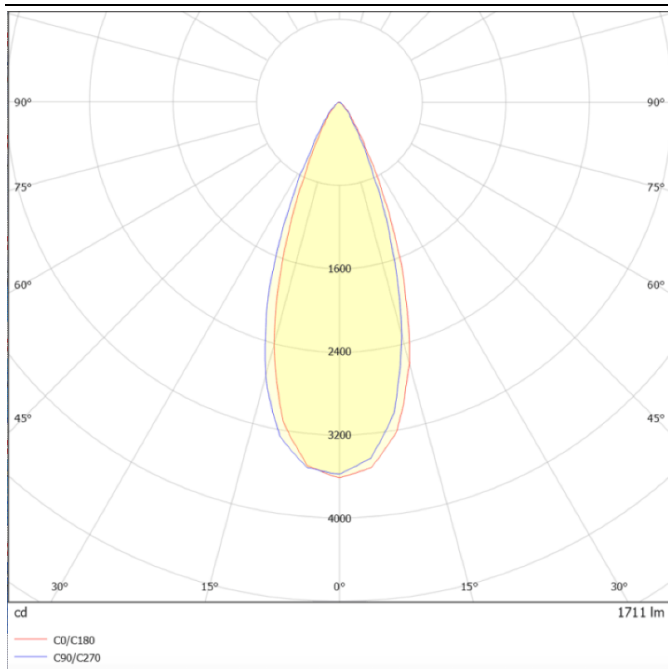

Dimensions

Product dimensions (mm) diam 123x156mm

Scheme

Photometry

SDOWN

Lavov outdoor wall light from the family SDOWN with a power of 20W and a optic distribution 40°. With a total lumen output of 1600lm and an efficiency of 80lm/W. Manufactured in Die Cast Aluminium Body, Front Cover Tempered Glass and finished in White colour. ON-OFF driver.

Item code	86.OC02.2331.01
Product type	Outdoor
Category	Surface Ceiling Downlight
Family	SDOWN
Pictograms	

Product	
Real power (W)	20
Real luminous flux (Lm)	1600
Luminous efficiency (Lm/W)	80
Beam angle (°)	40°
Life time (h)	50000h L80B10
IP	65
Electrical class insulation	Class I
Colour	White
Chip Brand	Osram
Control gear included	Yes
Control gear	ON-OFF
Light source	LED
Type of LED	COB
Colour temperature (K)	3000
Colour consistency (SDCM)	SDCM<3
CRI	>80
IK	IK06