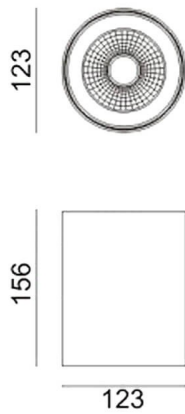

Dimensions

Product dimensions (mm) diam 123x156mm

Scheme

Photometry

SDOWN

Lavov outdoor wall light from the family SDOWN with a power of 20W and a optic distribution 40°. With a total lumen output of 1600lm and an efficiency of 80lm/W. Manufactured in Die Cast Aluminium Body, Front Cover Tempered Glass and finished in White colour. ON-OFF driver.

Item code	86.OC02.2331.01
Product type	Outdoor
Category	Surface Ceiling Downlight
Family	SDOWN
Pictograms	

Product	
Real power (W)	20
Real luminous flux (Lm)	1600
Luminous efficiency (Lm/W)	80
Beam angle (°)	40°
Life time (h)	50000h L80B10
IP	65
Electrical class insulation	Class I
Colour	White
Chip Brand	Osram
Control gear included	Yes
Control gear	ON-OFF
Light source	LED
Type of LED	COB
Colour temperature (K)	3000
Colour consistency (SDCM)	SDCM<3
CRI	>80
IK	IK06