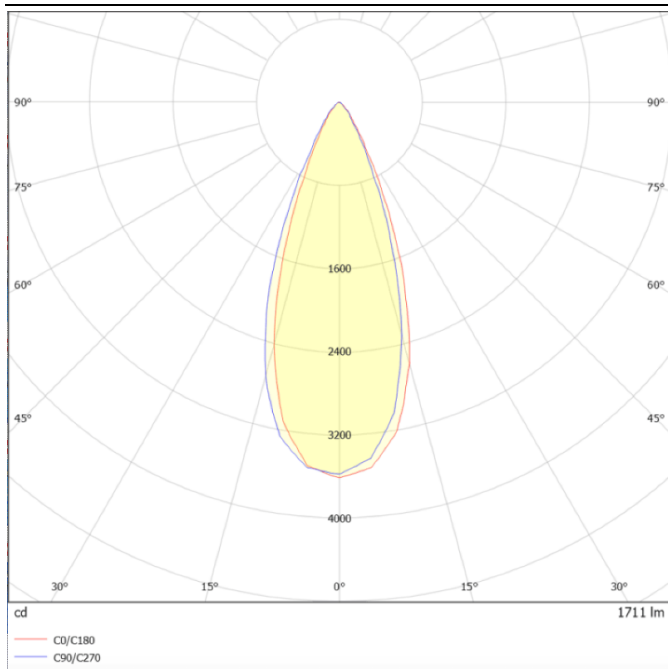

---

**Dimensions**

**Product dimensions (mm)    diam 123x156mm**

---

**Scheme**

---

**Photometry**

## SDOWN

Lavov outdoor wall light from the family SDOWN with a power of 20W and a optic distribution 40°. With a total lumen output of 1600lm and an efficiency of 80lm/W. Manufactured in Die Cast Aluminium Body, Front Cover Tempered Glass and finished in White colour. ON-OFF driver.

<b>Item code</b>	<b>86.OC02.2331.01</b>
<b>Product type</b>	<b>Outdoor</b>
<b>Category</b>	<b>Surface Ceiling Downlight</b>
<b>Family</b>	<b>SDOWN</b>
<b>Pictograms</b>	

<b>Product</b>	
<b>Real power (W)</b>	<b>20</b>
<b>Real luminous flux (Lm)</b>	<b>1600</b>
<b>Luminous efficiency (Lm/W)</b>	<b>80</b>
<b>Beam angle (°)</b>	<b>40°</b>
<b>Life time (h)</b>	<b>50000h L80B10</b>
<b>IP</b>	<b>65</b>
<b>Electrical class insulation</b>	<b>Class I</b>
<b>Colour</b>	<b>White</b>
<b>Chip Brand</b>	<b>Osram</b>
<b>Control gear included</b>	<b>Yes</b>
<b>Control gear</b>	<b>ON-OFF</b>
<b>Light source</b>	<b>LED</b>
<b>Type of LED</b>	<b>COB</b>
<b>Colour temperature (K)</b>	<b>3000</b>
<b>Colour consistency (SDCM)</b>	<b>SDCM&lt;3</b>
<b>CRI</b>	<b>&gt;80</b>
<b>IK</b>	<b>IK06</b>