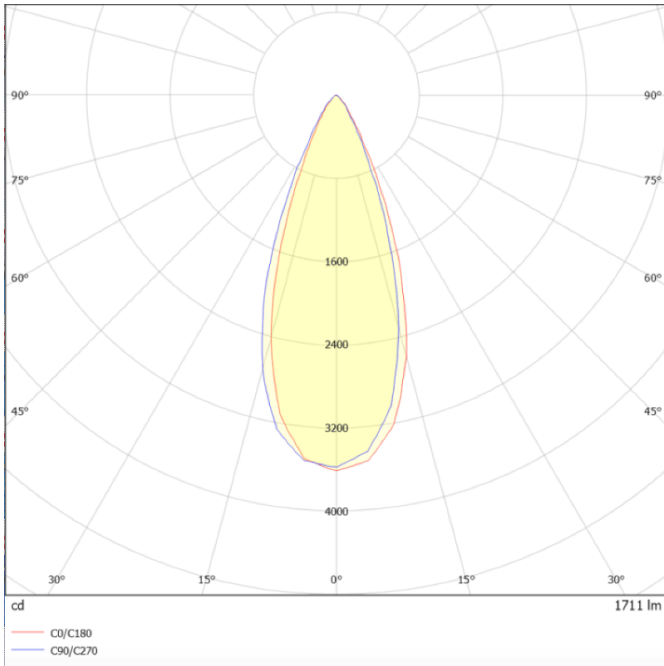

Dimensions

Product dimensions (mm) diam 123x156mm

Scheme

Photometry

**SURFACE CEILING DOWNLIGHT -
SDOWN**

Item code 86.OC02.2331.01

LAVOV
LIGHTING

SDOWN

Lavov outdoor wall light from the family SDOWN with a power of 20W and a optic distribution 40°. With a total lumen output of 1600lm and an efficiency of 80lm/W. Manufactured in Die Cast Aluminium Body, Front Cover Tempered Glass and finished in White colour. ON-OFF driver.

Item code 86.OC02.2331.01

Product type Outdoor

Category Surface Ceiling Downlight

Family SDOWN

Pictograms

Product

Real power (W) 20

Real luminous flux (Lm) 1600

Luminous efficiency (Lm/W) 80

Beam angle (°) 40°

Life time (h) 50000h L80B10

IP 65

Electrical class insulation Class I

Colour White

Chip Brand Osram

Control gear included Yes