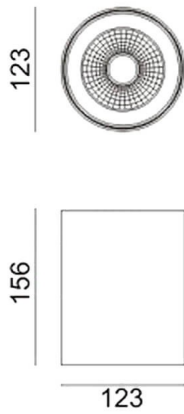

Dimensions

Product dimensions (mm) diam 123x156mm

Scheme

Photometry

**SURFACE CEILING DOWNLIGHT -
SDOWN**

Item code 86.OC02.2331.01

LAVOV
LIGHTING

SDOWN

Lavov outdoor wall light from the family SDOWN with a power of 20W and a optic distribution 40°. With a total lumen output of 1600lm and an efficiency of 80lm/W. Manufactured in Die Cast Aluminium Body, Front Cover Tempered Glass and finished in White colour. ON-OFF driver.

Item code 86.OC02.2331.01

Product type Outdoor

Category Surface Ceiling Downlight

Family SDOWN

Pictograms

Product

Real power (W) 20

Real luminous flux (Lm) 1600