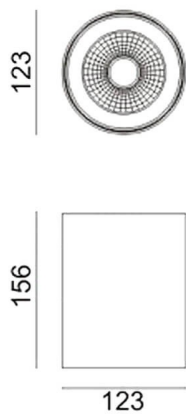

---

**Dimensions**

**Product dimensions (mm)    diam 123x156mm**

---

**Scheme**

---

**Photometry**

## SDOWN

Lavov outdoor wall light from the family SDOWN with a power of 20W and a optic distribution 40°. With a total lumen output of 1600lm and an efficiency of 80lm/W. Manufactured in Die Cast Aluminium Body, Front Cover Tempered Glass and finished in Black colour. ON-OFF driver.