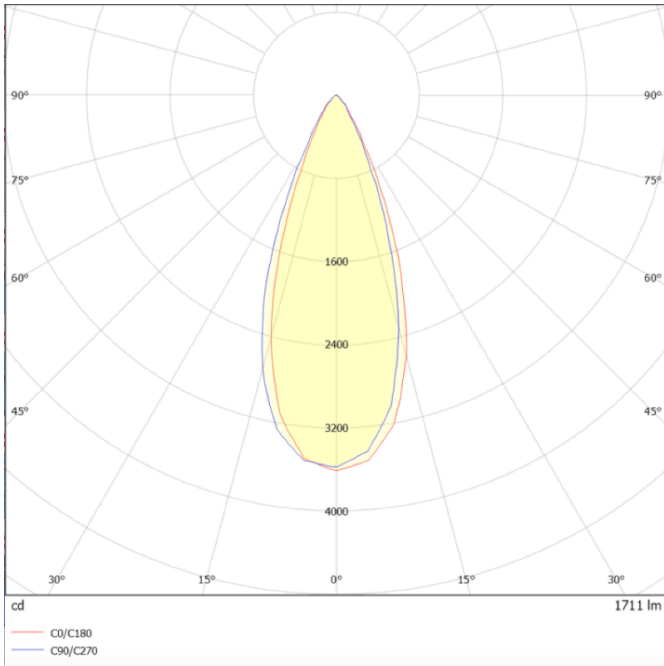

---

**Dimensions**

**Product dimensions (mm) diam 123x156mm**

---

**Scheme**

---

**Photometry**

### SDOWN

Lavov outdoor wall light from the family SDOWN with a power of 20W and a optic distribution 40°. With a total lumen output of 1600lm and an efficiency of 80lm/W. Manufactured in Die Cast Aluminium Body, Front Cover Tempered Glass and finished in Black colour. ON-OFF driver.