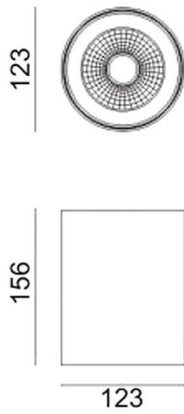

---

**Dimensions**

**Product dimensions (mm) diam 123x156mm**

---

**Scheme**

---

**Photometry**

## SURFACE CEILING DOWNLIGHT - SDOWN

Item code 86.OC02.2331.02

**LAVOV**  
LIGHTING

### SDOWN

Lavov outdoor wall light from the family SDOWN with a power of 20W and a optic distribution 40°. With a total lumen output of 1600lm and an efficiency of 80lm/W. Manufactured in Die Cast Aluminium Body, Front Cover Tempered Glass and finished in Black colour. ON-OFF driver.