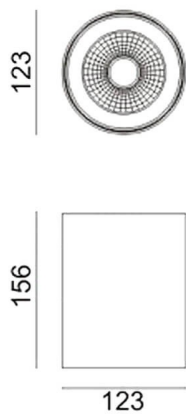

Dimensions

Product dimensions (mm) diam 123x156mm

Scheme

Photometry

SDOWN

Lavov outdoor wall light from the family SDOWN with a power of 20W and a optic distribution 40°. With a total lumen output of 1600lm and an efficiency of 80lm/W. Manufactured in Die Cast Aluminium Body, Front Cover Tempered Glass and finished in Black colour. ON-OFF driver.

Item code	86.OC02.2331.02
Product type	Outdoor
Category	Surface Ceiling Downlight
Family	SDOWN
Pictograms	

Product	
Real power (W)	20
Real luminous flux (Lm)	1600
Luminous efficiency (Lm/W)	80
Beam angle (°)	40°
Life time (h)	50000h L80B10
IP	65
Electrical class insulation	Class I
Colour	Black
Chip Brand	Osram
Control gear included	Yes
Control gear	ON-OFF
Light source	LED
Type of LED	COB
Colour temperature (K)	3000
Colour consistency (SDCM)	SDCM<3
CRI	>80
IK	IK06