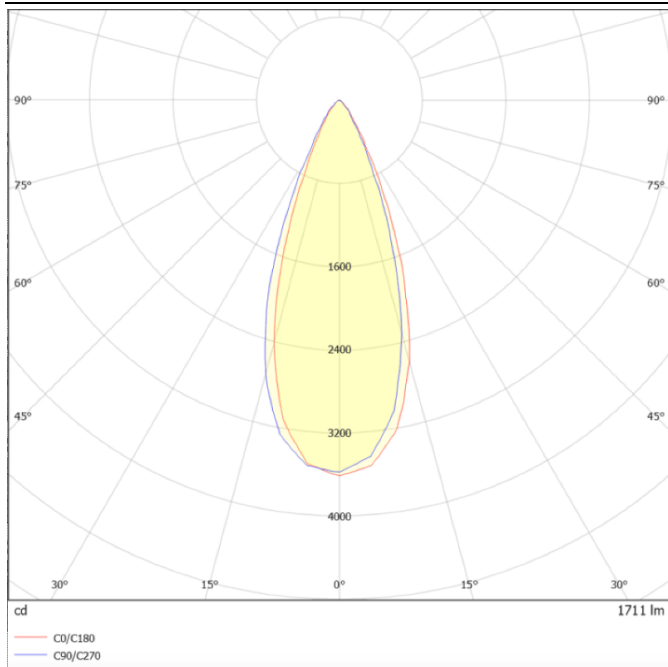

Dimensions

Product dimensions (mm) diam 123x156mm

Scheme

Photometry

SDOWN

Lavov outdoor wall light from the family SDOWN with a power of 20W and a optic distribution 40°. With a total lumen output of 1600lm and an efficiency of 80lm/W. Manufactured in Die Cast Aluminium Body, Front Cover Tempered Glass and finished in Black colour. ON-OFF driver.

Item code	86.OC02.2331.02
Product type	Outdoor
Category	Surface Ceiling Downlight
Family	SDOWN
Pictograms	

Product	
Real power (W)	20
Real luminous flux (Lm)	1600
Luminous efficiency (Lm/W)	80
Beam angle (°)	40°
Life time (h)	50000h L80B10
IP	65
Electrical class insulation	Class I
Colour	Black
Chip Brand	Osram
Control gear included	Yes
Control gear	ON-OFF
Light source	LED
Type of LED	COB
Colour temperature (K)	3000
Colour consistency (SDCM)	SDCM<3
CRI	>80
IK	IK06