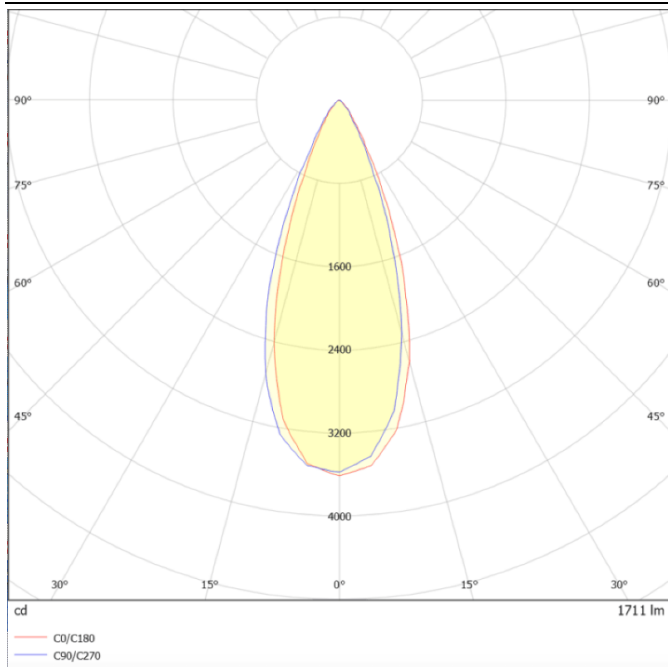

---

**Dimensions**

**Product dimensions (mm)    diam 123x156mm**

---

**Scheme**

---

**Photometry**

## SDOWN

Lavov outdoor wall light from the family SDOWN with a power of 20W and a optic distribution 40°. With a total lumen output of 1600lm and an efficiency of 80lm/W. Manufactured in Die Cast Aluminium Body, Front Cover Tempered Glass and finished in Black colour. ON-OFF driver.

<b>Item code</b>	<b>86.OC02.2331.02</b>
<b>Product type</b>	<b>Outdoor</b>
<b>Category</b>	<b>Surface Ceiling Downlight</b>
<b>Family</b>	<b>SDOWN</b>
<b>Pictograms</b>	

<b>Product</b>	
<b>Real power (W)</b>	<b>20</b>
<b>Real luminous flux (Lm)</b>	<b>1600</b>
<b>Luminous efficiency (Lm/W)</b>	<b>80</b>
<b>Beam angle (°)</b>	<b>40°</b>
<b>Life time (h)</b>	<b>50000h L80B10</b>
<b>IP</b>	<b>65</b>
<b>Electrical class insulation</b>	<b>Class I</b>
<b>Colour</b>	<b>Black</b>
<b>Chip Brand</b>	<b>Osram</b>
<b>Control gear included</b>	<b>Yes</b>
<b>Control gear</b>	<b>ON-OFF</b>
<b>Light source</b>	<b>LED</b>
<b>Type of LED</b>	<b>COB</b>
<b>Colour temperature (K)</b>	<b>3000</b>
<b>Colour consistency (SDCM)</b>	<b>SDCM&lt;3</b>
<b>CRI</b>	<b>&gt;80</b>
<b>IK</b>	<b>IK06</b>