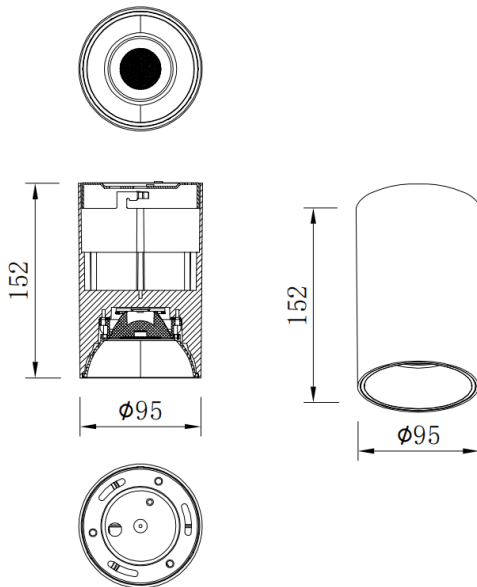

SDOWN

Lavov Ceiling downlight from the family SDOWN with a power of 20W and a 60 beam angle. Finished in Silver colour. Dimensions Ø95X152 mm .. With a total lumen output of 1600lm and a luminous efficiency of 80lm/W. CCT 3000K. Driver ON-OFF. Made in Die Cast Aluminium Body, Front Cover Tempered Glass. .IP65.

Dimensions

Product dimensions (mm) **Ø95X152 mm**

Scheme

Photometry

Item code	86.OC02.2331.03
Product type	Outdoor
Category	Surface Ceiling Downlight
Family	SDOWN
Pictograms	

Product	
Real power (W)	20
Real luminous flux (Lm)	1600
Luminous efficiency (Lm/W)	80
Beam angle (º)	60
Life time (h)	50000h L80B10
IP	IP65
Colour	Silver
Control gear included	Yes
Control gear	ON-OFF
Light source	LED
Type of LED	COB
Colour temperature (K)	3000
Colour consistency (SDCM)	SDCM3
CRI	80