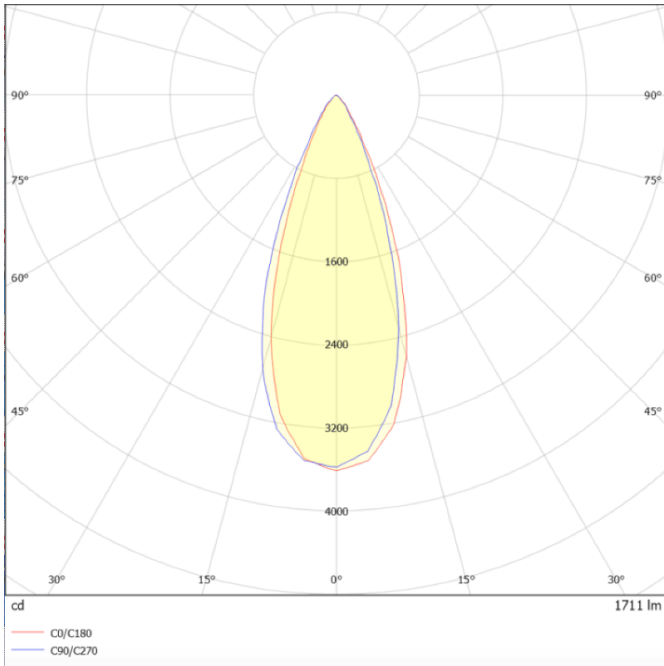

---

**Dimensions**

**Product dimensions (mm)    diam 123x156mm**

---

**Scheme**

---

**Photometry**

**SURFACE CEILING DOWNLIGHT -  
SDOWN**

Item code 86.OC02.2331.03

**LAVOV**  
LIGHTING

**SDOWN**

Lavov outdoor wall light from the family SDOWN with a power of 20W and a optic distribution 40°. With a total lumen output of 1600lm and an efficiency of 80lm/W. Manufactured in Die Cast Aluminium Body, Front Cover Tempered Glass and finished in Grey colour. ON-OFF driver.

**Item code** 86.OC02.2331.03

**Product type** Outdoor

**Category** Surface Ceiling Downlight

**Family** SDOWN

**Pictograms**

**Product**

**Real power (W)** 20

**Real luminous flux (Lm)** 1600

**Luminous efficiency (Lm/W)** 80

**Beam angle (°)** 40°

**Life time (h)** 50000h L80B10

**IP** 65

**Electrical class insulation** Class I

**Colour** Grey

**Chip Brand** Osram

**Control gear included** Yes