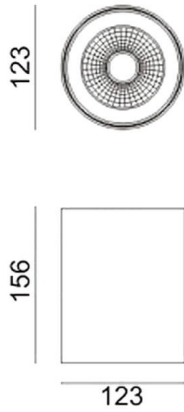

---

**Dimensions**

**Product dimensions (mm)    diam 123x156mm**

---

**Scheme**

---

**Photometry**

**SURFACE CEILING DOWNLIGHT -  
SDOWN**

Item code 86.OC02.2331.03

**LAVOV**  
LIGHTING

**SDOWN**

Lavov outdoor wall light from the family SDOWN with a power of 20W and a optic distribution 40°. With a total lumen output of 1600lm and an efficiency of 80lm/W. Manufactured in Die Cast Aluminium Body, Front Cover Tempered Glass and finished in Grey colour. ON-OFF driver.

**Item code** 86.OC02.2331.03

**Product type** Outdoor

**Category** Surface Ceiling Downlight

**Family** SDOWN

**Pictograms**

**Product**

**Real power (W)** 20

**Real luminous flux (Lm)** 1600