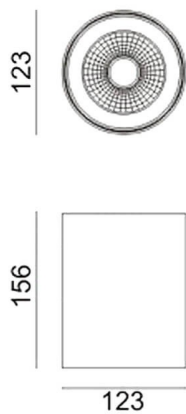

---

**Dimensions**

**Product dimensions (mm)    diam 123x156mm**

---

**Scheme**

---

**Photometry**

## SDOWN

Lavov outdoor wall light from the family SDOWN with a power of 20W and a optic distribution 40°. With a total lumen output of 1600lm and an efficiency of 80lm/W. Manufactured in Die Cast Aluminium Body, Front Cover Tempered Glass and finished in Grey colour. ON-OFF driver.