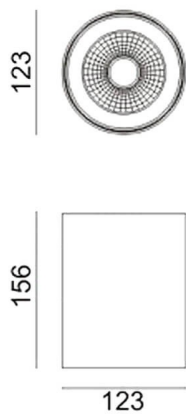

Dimensions

Product dimensions (mm) diam 123x156mm

Scheme

Photometry

SDOWN

Lavov outdoor wall light from the family SDOWN with a power of 20W and a optic distribution 40°. With a total lumen output of 1600lm and an efficiency of 80lm/W. Manufactured in Die Cast Aluminium Body, Front Cover Tempered Glass and finished in Grey colour. ON-OFF driver.

Item code	86.OC02.2331.03
Product type	Outdoor
Category	Surface Ceiling Downlight
Family	SDOWN
Pictograms	

Product	
Real power (W)	20
Real luminous flux (Lm)	1600
Luminous efficiency (Lm/W)	80
Beam angle (°)	40°
Life time (h)	50000h L80B10
IP	65
Electrical class insulation	Class I
Colour	Grey
Chip Brand	Osram
Control gear included	Yes
Control gear	ON-OFF
Light source	LED
Type of LED	COB
Colour temperature (K)	3000
Colour consistency (SDCM)	SDCM<3
CRI	>80
IK	IK06