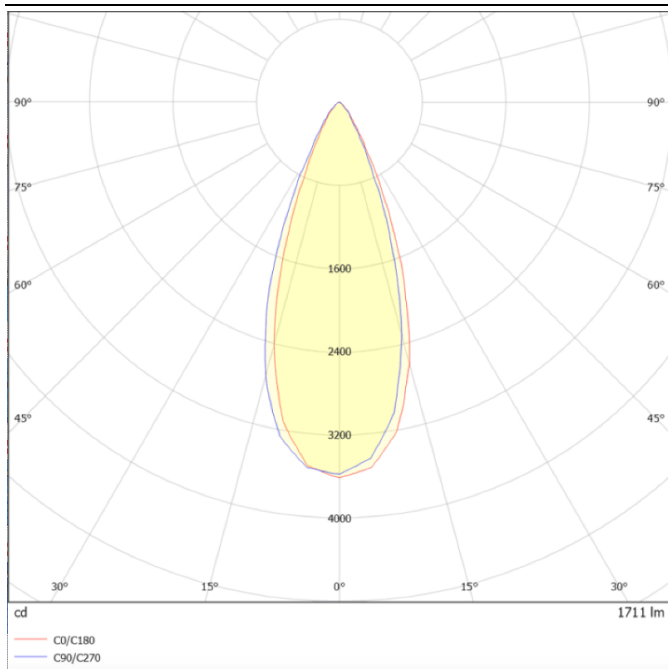

Dimensions

Product dimensions (mm) diam 123x156mm

Scheme

Photometry

SDOWN

Lavov outdoor wall light from the family SDOWN with a power of 20W and a optic distribution 40°. With a total lumen output of 1600lm and an efficiency of 80lm/W. Manufactured in Die Cast Aluminium Body, Front Cover Tempered Glass and finished in Grey colour. ON-OFF driver.

Item code	86.OC02.2331.03
Product type	Outdoor
Category	Surface Ceiling Downlight
Family	SDOWN
Pictograms	

Product	
Real power (W)	20
Real luminous flux (Lm)	1600
Luminous efficiency (Lm/W)	80
Beam angle (°)	40°
Life time (h)	50000h L80B10
IP	65
Electrical class insulation	Class I
Colour	Grey
Chip Brand	Osram
Control gear included	Yes
Control gear	ON-OFF
Light source	LED
Type of LED	COB
Colour temperature (K)	3000
Colour consistency (SDCM)	SDCM<3
CRI	>80
IK	IK06