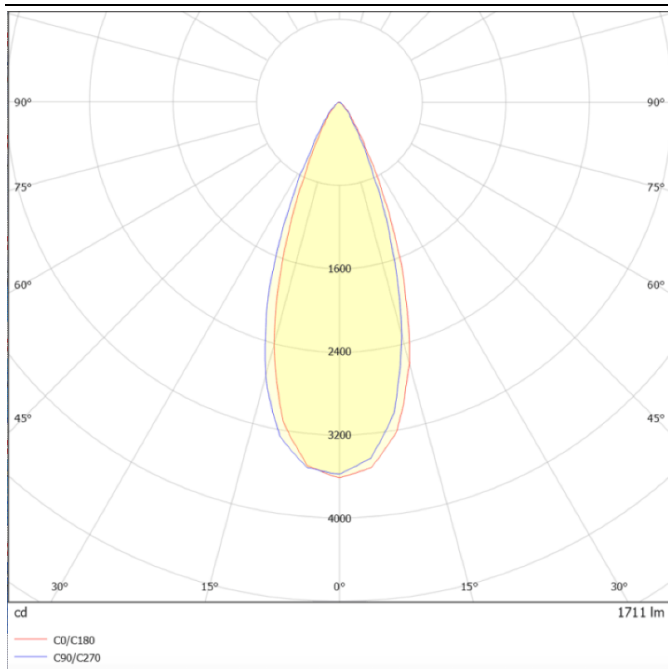

---

**Dimensions**

**Product dimensions (mm)    diam 123x156mm**

---

**Scheme**

---

**Photometry**

## SDOWN

Lavov outdoor wall light from the family SDOWN with a power of 20W and a optic distribution 40°. With a total lumen output of 1600lm and an efficiency of 80lm/W. Manufactured in Die Cast Aluminium Body, Front Cover Tempered Glass and finished in Grey colour. ON-OFF driver.

<b>Item code</b>	<b>86.OC02.2331.03</b>
<b>Product type</b>	<b>Outdoor</b>
<b>Category</b>	<b>Surface Ceiling Downlight</b>
<b>Family</b>	<b>SDOWN</b>
<b>Pictograms</b>	

<b>Product</b>	
<b>Real power (W)</b>	<b>20</b>
<b>Real luminous flux (Lm)</b>	<b>1600</b>
<b>Luminous efficiency (Lm/W)</b>	<b>80</b>
<b>Beam angle (°)</b>	<b>40°</b>
<b>Life time (h)</b>	<b>50000h L80B10</b>
<b>IP</b>	<b>65</b>
<b>Electrical class insulation</b>	<b>Class I</b>
<b>Colour</b>	<b>Grey</b>
<b>Chip Brand</b>	<b>Osram</b>
<b>Control gear included</b>	<b>Yes</b>
<b>Control gear</b>	<b>ON-OFF</b>
<b>Light source</b>	<b>LED</b>
<b>Type of LED</b>	<b>COB</b>
<b>Colour temperature (K)</b>	<b>3000</b>
<b>Colour consistency (SDCM)</b>	<b>SDCM&lt;3</b>
<b>CRI</b>	<b>&gt;80</b>
<b>IK</b>	<b>IK06</b>