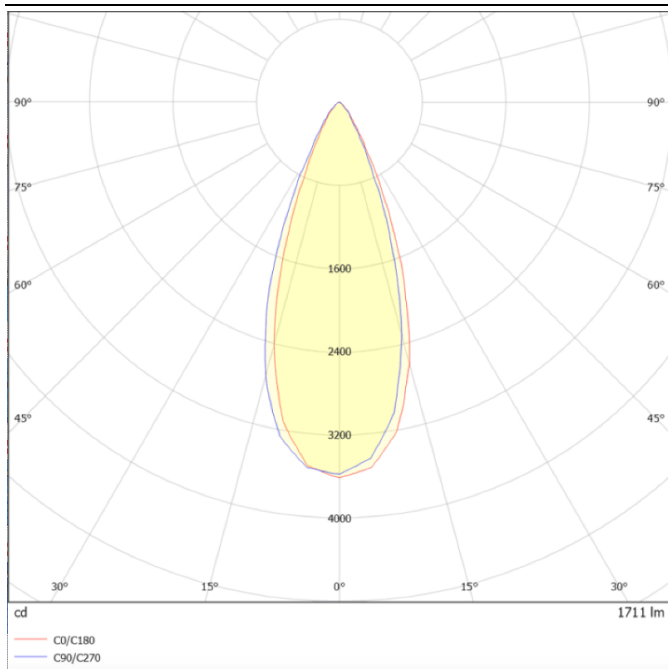

Dimensions

Product dimensions (mm) diam 123x156mm

Scheme

Photometry

SDOWN

Lavov outdoor wall light from the family SDOWN with a power of 20W and a optic distribution 40°. With a total lumen output of 1600lm and an efficiency of 80lm/W. Manufactured in Die Cast Aluminium Body, Front Cover Tempered Glass and finished in White colour. DALI driver.

Item code	86.OC02.2333.01
Product type	Outdoor
Category	Surface Ceiling Downlight
Family	SDOWN
Pictograms	

Product	
Real power (W)	20
Real luminous flux (Lm)	1600
Luminous efficiency (Lm/W)	80
Beam angle (°)	40°
Life time (h)	50000h L80B10
IP	65
Electrical class insulation	Class I
Colour	White
Chip Brand	Osram
Control gear included	Yes
Control gear	DALI
Light source	LED
Type of LED	COB
Colour temperature (K)	3000
Colour consistency (SDCM)	SDCM<3
CRI	>80
IK	IK06