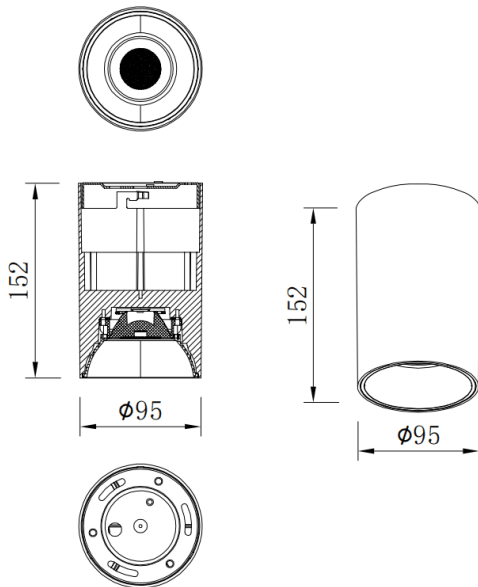

SDOWN

Lavov Ceiling downlight from the family SDOWN with a power of 20W and a 60 beam angle. Finished in White colour. Dimensions Ø95X152 mm .. With a total lumen output of 1600lm and a luminous efficiency of 80lm/W. CCT 3000K. Driver DALI. Made in Die Cast Aluminium Body, Front Cover Tempered Glass. .IP65.

Dimensions

Product dimensions (mm) **Ø95X152 mm**

Scheme

Photometry

Item code	86.OC02.2333.01
Product type	Outdoor
Category	Surface Ceiling Downlight
Family	SDOWN
Pictograms	

Product	
Real power (W)	20
Real luminous flux (Lm)	1600
Luminous efficiency (Lm/W)	80
Beam angle (°)	60
Life time (h)	50000h L80B10
IP	IP65
Colour	White
Control gear included	Yes
Control gear	DALI
Light source	LED
Type of LED	COB
Colour temperature (K)	3000
Colour consistency (SDCM)	SDCM3
CRI	80