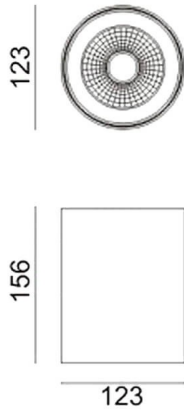

Dimensions

Product dimensions (mm) diam 123x156mm

Scheme

Photometry

SURFACE CEILING DOWNLIGHT - SDOWN

Item code 86.OC02.2333.01

LAVOV
LIGHTING

SDOWN

Lavov outdoor wall light from the family SDOWN with a power of 20W and a optic distribution 40°. With a total lumen output of 1600lm and an efficiency of 80lm/W. Manufactured in Die Cast Aluminium Body, Front Cover Tempered Glass and finished in White colour. DALI driver.

Item code 86.OC02.2333.01

Product type Outdoor

Category Surface Ceiling Downlight

Family SDOWN

Pictograms

Product

Real power (W) 20

Real luminous flux (Lm) 1600