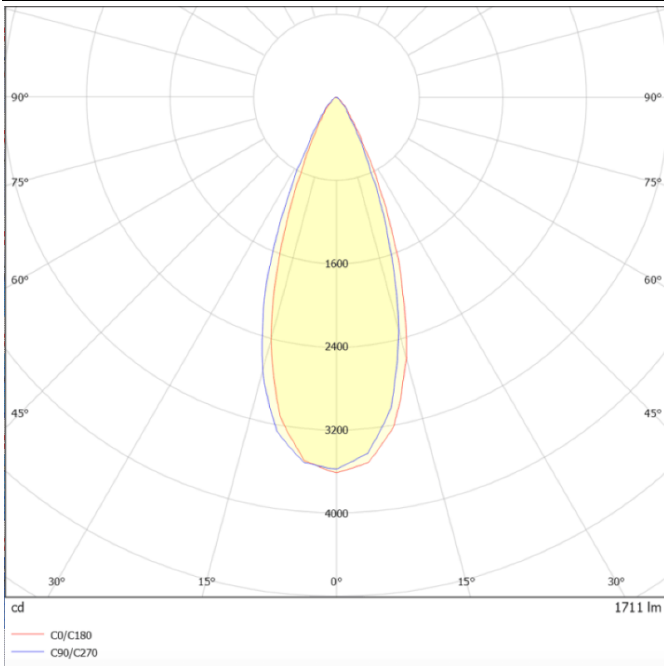

Dimensions

Product dimensions (mm) diam 123x156mm

Scheme

Photometry

SURFACE CEILING DOWNLIGHT - SDOWN

Item code 86.OC02.2333.01

LAVOV
LIGHTING

SDOWN

Lavov outdoor wall light from the family SDOWN with a power of 20W and a optic distribution 40°. With a total lumen output of 1600lm and an efficiency of 80lm/W. Manufactured in Die Cast Aluminium Body, Front Cover Tempered Glass and finished in White colour. DALI driver.

Item code 86.OC02.2333.01

Product type Outdoor

Category Surface Ceiling Downlight

Family SDOWN

Pictograms

Product

Real power (W) 20

Real luminous flux (Lm) 1600

Luminous efficiency (Lm/W) 80

Beam angle (°) 40°

Life time (h) 50000h L80B10

IP 65

Electrical class insulation Class I

Colour White

Chip Brand Osram

Control gear included Yes