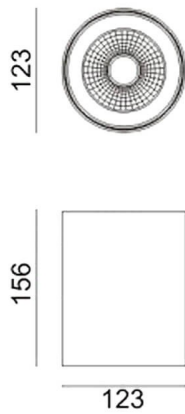

Dimensions

Product dimensions (mm) diam 123x156mm

Scheme

Photometry

SDOWN

Lavov outdoor wall light from the family SDOWN with a power of 20W and a optic distribution 40°. With a total lumen output of 1600lm and an efficiency of 80lm/W. Manufactured in Die Cast Aluminium Body, Front Cover Tempered Glass and finished in White colour. DALI driver.

Item code	86.OC02.2333.01
Product type	Outdoor
Category	Surface Ceiling Downlight
Family	SDOWN
Pictograms	

Product	
Real power (W)	20
Real luminous flux (Lm)	1600
Luminous efficiency (Lm/W)	80
Beam angle (°)	40°
Life time (h)	50000h L80B10
IP	65
Electrical class insulation	Class I
Colour	White
Chip Brand	Osram
Control gear included	Yes
Control gear	DALI
Light source	LED
Type of LED	COB
Colour temperature (K)	3000
Colour consistency (SDCM)	SDCM<3
CRI	>80
IK	IK06