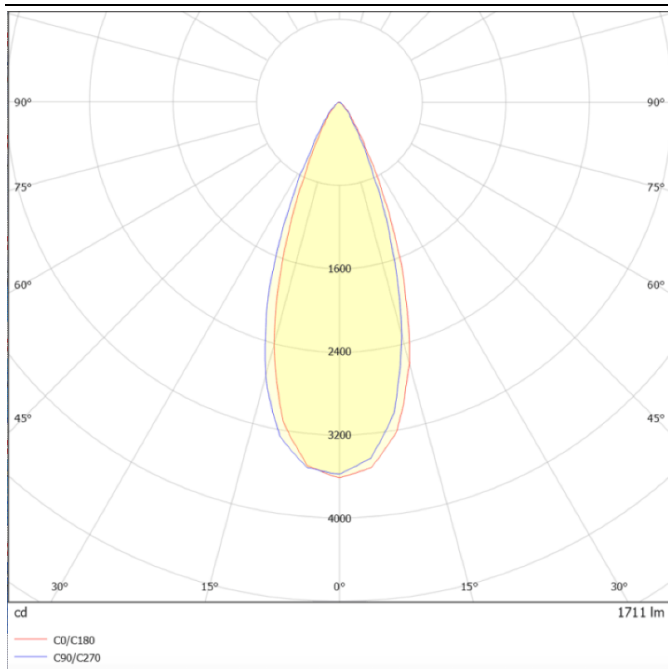

---

**Dimensions**

**Product dimensions (mm)    diam 123x156mm**

---

**Scheme**

---

**Photometry**

## SDOWN

Lavov outdoor wall light from the family SDOWN with a power of 20W and a optic distribution 40°. With a total lumen output of 1600lm and an efficiency of 80lm/W. Manufactured in Die Cast Aluminium Body, Front Cover Tempered Glass and finished in Black colour. DALI driver.

<b>Item code</b>	<b>86.OC02.2333.02</b>
<b>Product type</b>	<b>Outdoor</b>
<b>Category</b>	<b>Surface Ceiling Downlight</b>
<b>Family</b>	<b>SDOWN</b>
<b>Pictograms</b>	

<b>Product</b>	
<b>Real power (W)</b>	<b>20</b>
<b>Real luminous flux (Lm)</b>	<b>1600</b>
<b>Luminous efficiency (Lm/W)</b>	<b>80</b>
<b>Beam angle (°)</b>	<b>40°</b>
<b>Life time (h)</b>	<b>50000h L80B10</b>
<b>IP</b>	<b>65</b>
<b>Electrical class insulation</b>	<b>Class I</b>
<b>Colour</b>	<b>Black</b>
<b>Chip Brand</b>	<b>Osram</b>
<b>Control gear included</b>	<b>Yes</b>
<b>Control gear</b>	<b>DALI</b>
<b>Light source</b>	<b>LED</b>
<b>Type of LED</b>	<b>COB</b>
<b>Colour temperature (K)</b>	<b>3000</b>
<b>Colour consistency (SDCM)</b>	<b>SDCM&lt;3</b>
<b>CRI</b>	<b>&gt;80</b>
<b>IK</b>	<b>IK06</b>