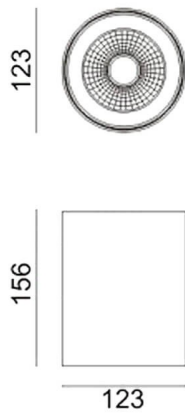

Dimensions

Product dimensions (mm) diam 123x156mm

Scheme

Photometry

SDOWN

Lavov outdoor wall light from the family SDOWN with a power of 20W and a optic distribution 40°. With a total lumen output of 1600lm and an efficiency of 80lm/W. Manufactured in Die Cast Aluminium Body, Front Cover Tempered Glass and finished in Black colour. DALI driver.

Item code	86.OC02.2333.02
Product type	Outdoor
Category	Surface Ceiling Downlight
Family	SDOWN
Pictograms	

Product	
Real power (W)	20
Real luminous flux (Lm)	1600
Luminous efficiency (Lm/W)	80
Beam angle (°)	40°
Life time (h)	50000h L80B10
IP	65
Electrical class insulation	Class I
Colour	Black
Chip Brand	Osram
Control gear included	Yes
Control gear	DALI
Light source	LED
Type of LED	COB
Colour temperature (K)	3000
Colour consistency (SDCM)	SDCM<3
CRI	>80
IK	IK06