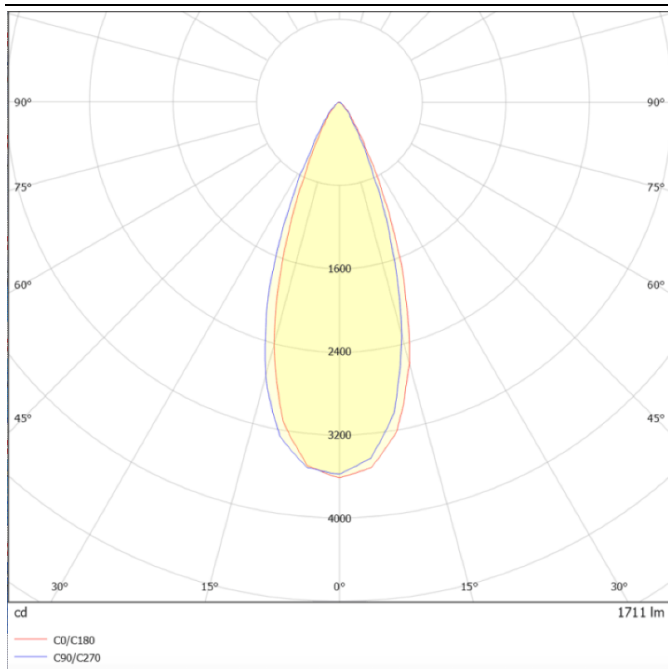

Dimensions

Product dimensions (mm) diam 123x156mm

Scheme

Photometry

SDOWN

Lavov outdoor wall light from the family SDOWN with a power of 20W and a optic distribution 40°. With a total lumen output of 1600lm and an efficiency of 80lm/W. Manufactured in Die Cast Aluminium Body, Front Cover Tempered Glass and finished in Black colour. DALI driver.

Item code	86.OC02.2333.02
Product type	Outdoor
Category	Surface Ceiling Downlight
Family	SDOWN
Pictograms	

Product	
Real power (W)	20
Real luminous flux (Lm)	1600
Luminous efficiency (Lm/W)	80
Beam angle (°)	40°
Life time (h)	50000h L80B10
IP	65
Electrical class insulation	Class I
Colour	Black
Chip Brand	Osram
Control gear included	Yes
Control gear	DALI
Light source	LED
Type of LED	COB
Colour temperature (K)	3000
Colour consistency (SDCM)	SDCM<3
CRI	>80
IK	IK06