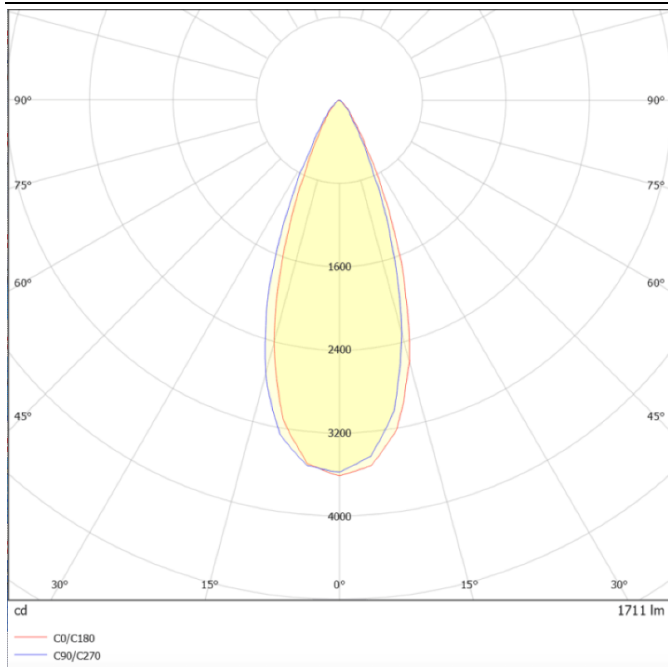

Dimensions

Product dimensions (mm) diam 123x156mm

Scheme

Photometry

SDOWN

Lavov outdoor wall light from the family SDOWN with a power of 20W and a optic distribution 40°. With a total lumen output of 1600lm and an efficiency of 80lm/W. Manufactured in Die Cast Aluminium Body, Front Cover Tempered Glass and finished in Black colour. DALI driver.

Item code	86.OC02.2333.02
Product type	Outdoor
Category	Surface Ceiling Downlight
Family	SDOWN
Pictograms	

Product	
Real power (W)	20
Real luminous flux (Lm)	1600
Luminous efficiency (Lm/W)	80
Beam angle (°)	40°
Life time (h)	50000h L80B10
IP	65
Electrical class insulation	Class I
Colour	Black
Chip Brand	Osram
Control gear included	Yes
Control gear	DALI
Light source	LED
Type of LED	COB
Colour temperature (K)	3000
Colour consistency (SDCM)	SDCM<3
CRI	>80
IK	IK06