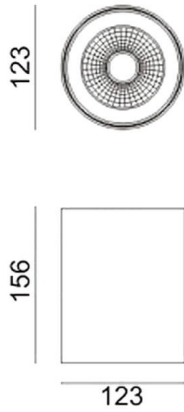

Dimensions

Product dimensions (mm) diam 123x156mm

Scheme

Photometry

SURFACE CEILING DOWNLIGHT - SDOWN

Item code 86.OC02.2333.02

LAVOV
LIGHTING

SDOWN

Lavov outdoor wall light from the family SDOWN with a power of 20W and a optic distribution 40°. With a total lumen output of 1600lm and an efficiency of 80lm/W. Manufactured in Die Cast Aluminium Body, Front Cover Tempered Glass and finished in Black colour. DALI driver.

Item code	86.OC02.2333.02
Product type	Outdoor
Category	Surface Ceiling Downlight
Family	SDOWN

Pictograms

Product

Real power (W)	20
Real luminous flux (Lm)	1600
Luminous efficiency (Lm/W)	80
Beam angle (°)	40°
Life time (h)	50000h L80B10
IP	65
Electrical class insulation	Class I
Colour	Black
Chip Brand	Osram
Control gear included	Yes
Control gear	DALI
Light source	LED
Type of LED	COB
Colour temperature (K)	3000
Colour consistency (SDCM)	SDCM<3
CRI	>80
IK	IK06