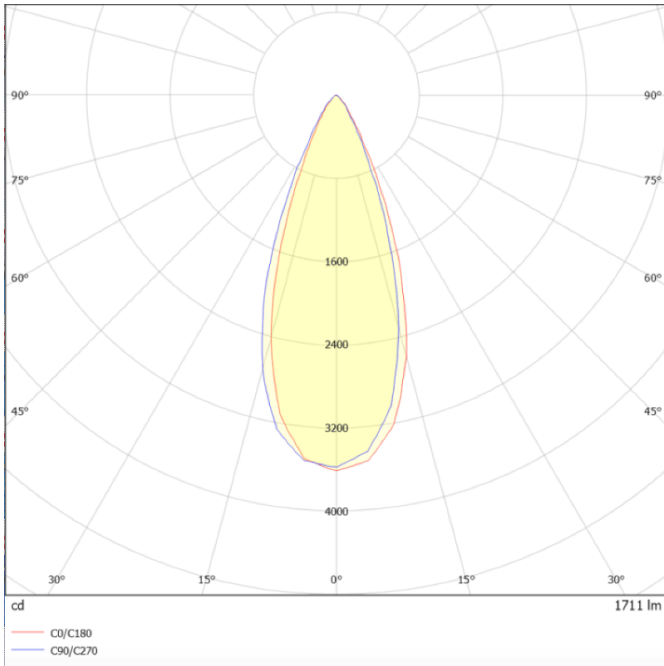

Dimensions

Product dimensions (mm) diam 123x156mm

Scheme

Photometry

SURFACE CEILING DOWNLIGHT - SDOWN

Item code 86.OC02.2333.02

LAVOV
LIGHTING

SDOWN

Lavov outdoor wall light from the family SDOWN with a power of 20W and a optic distribution 40°. With a total lumen output of 1600lm and an efficiency of 80lm/W. Manufactured in Die Cast Aluminium Body, Front Cover Tempered Glass and finished in Black colour. DALI driver.

Item code	86.OC02.2333.02
Product type	Outdoor
Category	Surface Ceiling Downlight
Family	SDOWN

Pictograms

Product

Real power (W)	20
Real luminous flux (Lm)	1600
Luminous efficiency (Lm/W)	80
Beam angle (°)	40°
Life time (h)	50000h L80B10
IP	65
Electrical class insulation	Class I
Colour	Black
Chip Brand	Osram
Control gear included	Yes
Control gear	DALI
Light source	LED
Type of LED	COB
Colour temperature (K)	3000
Colour consistency (SDCM)	SDCM<3
CRI	>80
IK	IK06