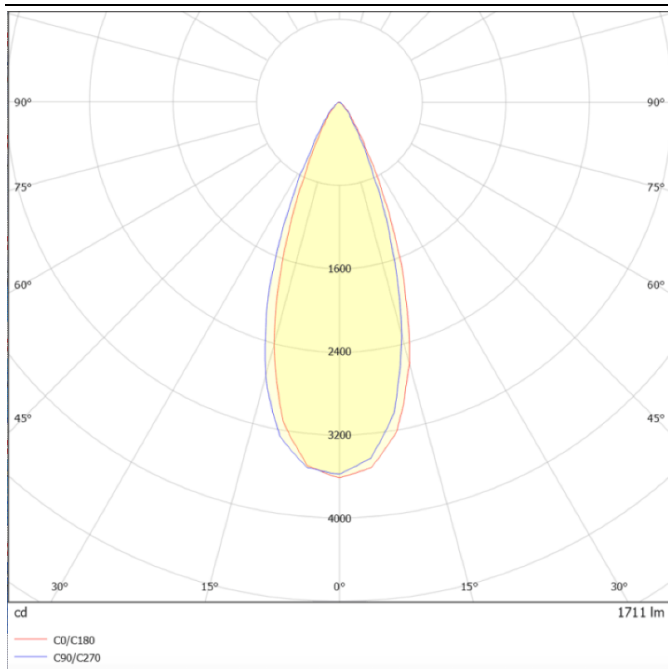

Dimensions

Product dimensions (mm) diam 123x156mm

Scheme

Photometry

SDOWN

Lavov outdoor wall light from the family SDOWN with a power of 20W and a optic distribution 40°. With a total lumen output of 1600lm and an efficiency of 80lm/W. Manufactured in Die Cast Aluminium Body, Front Cover Tempered Glass and finished in Grey colour. DALI driver.

Item code	86.OC02.2333.03
Product type	Outdoor
Category	Surface Ceiling Downlight
Family	SDOWN
Pictograms	

Product	
Real power (W)	20
Real luminous flux (Lm)	1600
Luminous efficiency (Lm/W)	80
Beam angle (°)	40°
Life time (h)	50000h L80B10
IP	65
Electrical class insulation	Class I
Colour	Grey
Chip Brand	Osram
Control gear included	Yes
Control gear	DALI
Light source	LED
Type of LED	COB
Colour temperature (K)	3000
Colour consistency (SDCM)	SDCM<3
CRI	>80
IK	IK06