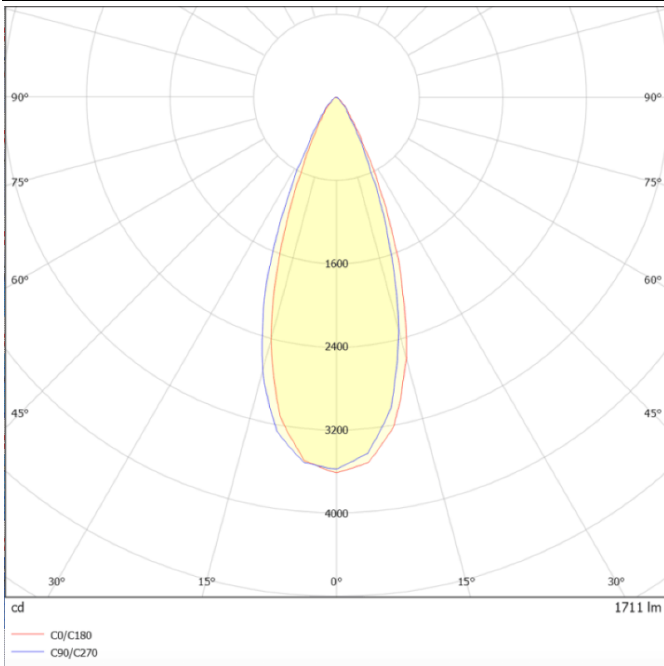

---

**Dimensions**

**Product dimensions (mm) diam 123x156mm**

---

**Scheme**

---

**Photometry**

### SDOWN

Lavov outdoor wall light from the family SDOWN with a power of 20W and a optic distribution 40°. With a total lumen output of 1600lm and an efficiency of 80lm/W. Manufactured in Die Cast Aluminium Body, Front Cover Tempered Glass and finished in Grey colour. DALI driver.