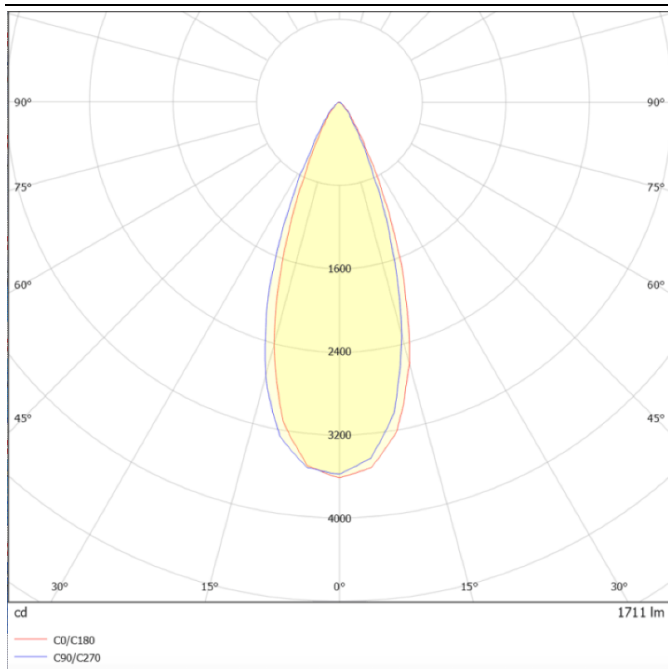

---

**Dimensions**

**Product dimensions (mm)    diam 123x156mm**

---

**Scheme**

---

**Photometry**

## SDOWN

Lavov outdoor wall light from the family SDOWN with a power of 20W and a optic distribution 40°. With a total lumen output of 1600lm and an efficiency of 80lm/W. Manufactured in Die Cast Aluminium Body, Front Cover Tempered Glass and finished in Grey colour. DALI driver.

<b>Item code</b>	<b>86.OC02.2333.03</b>
<b>Product type</b>	<b>Outdoor</b>
<b>Category</b>	<b>Surface Ceiling Downlight</b>
<b>Family</b>	<b>SDOWN</b>
<b>Pictograms</b>	

<b>Product</b>	
<b>Real power (W)</b>	<b>20</b>
<b>Real luminous flux (Lm)</b>	<b>1600</b>
<b>Luminous efficiency (Lm/W)</b>	<b>80</b>
<b>Beam angle (°)</b>	<b>40°</b>
<b>Life time (h)</b>	<b>50000h L80B10</b>
<b>IP</b>	<b>65</b>
<b>Electrical class insulation</b>	<b>Class I</b>
<b>Colour</b>	<b>Grey</b>
<b>Chip Brand</b>	<b>Osram</b>
<b>Control gear included</b>	<b>Yes</b>
<b>Control gear</b>	<b>DALI</b>
<b>Light source</b>	<b>LED</b>
<b>Type of LED</b>	<b>COB</b>
<b>Colour temperature (K)</b>	<b>3000</b>
<b>Colour consistency (SDCM)</b>	<b>SDCM&lt;3</b>
<b>CRI</b>	<b>&gt;80</b>
<b>IK</b>	<b>IK06</b>