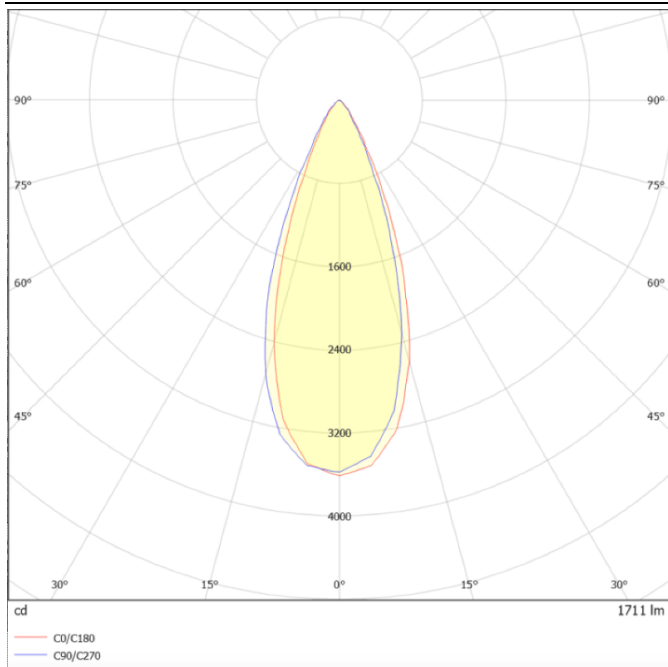

Dimensions

Product dimensions (mm) diam 123x156mm

Scheme

Photometry

SDOWN

Lavov outdoor wall light from the family SDOWN with a power of 20W and a optic distribution 40°. With a total lumen output of 1600lm and an efficiency of 80lm/W. Manufactured in Die Cast Aluminium Body, Front Cover Tempered Glass and finished in Grey colour. DALI driver.

| | |
|---------------------|----------------------------------|
| Item code | 86.OC02.2333.03 |
| Product type | Outdoor |
| Category | Surface Ceiling Downlight |
| Family | SDOWN |
| Pictograms | |

| | |
|------------------------------------|----------------------|
| Product | |
| Real power (W) | 20 |
| Real luminous flux (Lm) | 1600 |
| Luminous efficiency (Lm/W) | 80 |
| Beam angle (°) | 40° |
| Life time (h) | 50000h L80B10 |
| IP | 65 |
| Electrical class insulation | Class I |
| Colour | Grey |
| Chip Brand | Osram |
| Control gear included | Yes |
| Control gear | DALI |
| Light source | LED |
| Type of LED | COB |
| Colour temperature (K) | 3000 |
| Colour consistency (SDCM) | SDCM<3 |
| CRI | >80 |
| IK | IK06 |