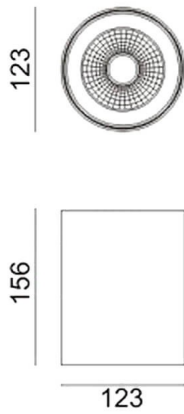

---

**Dimensions**

**Product dimensions (mm) diam 123x156mm**

---

**Scheme**

---

**Photometry**

## SURFACE CEILING DOWNLIGHT - SDOWN

Item code 86.OC02.2333.03

**LAVOV**  
LIGHTING

### SDOWN

Lavov outdoor wall light from the family SDOWN with a power of 20W and a optic distribution 40°. With a total lumen output of 1600lm and an efficiency of 80lm/W. Manufactured in Die Cast Aluminium Body, Front Cover Tempered Glass and finished in Grey colour. DALI driver.

#### Product

**Real power (W)** 20

**Real luminous flux (Lm)** 1600

**Luminous efficiency (Lm/W)** 80

**Beam angle (°)** 40°

**Life time (h)** 50000h L80B10

**IP** 65

**Electrical class insulation** Class I