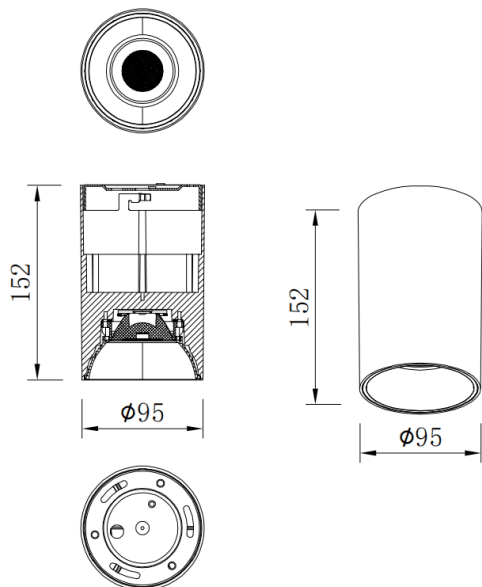

SDOWN

Lavov Ceiling downlight from the family SDOWN with a power of 20W and a 60 beam angle. Finished in Silver colour. Dimensions Ø95X152 mm .. With a total lumen output of 1600lm and a luminous efficiency of 80lm/W. CCT 3000K. Driver DALI. Made in Die Cast Aluminium Body, Front Cover Tempered Glass. .IP65.

Item code	86.OC02.2333.03
Product type	Outdoor
Category	Surface Ceiling Downlight
Family	SDOWN
Pictograms	

Dimensions

Product dimensions (mm) **Ø95X152 mm**

Scheme

Product	
Real power (W)	20
Real luminous flux (Lm)	1600
Luminous efficiency (Lm/W)	80
Beam angle (°)	60
Life time (h)	50000h L80B10
IP	IP65
Colour	Silver
Control gear included	Yes
Control gear	DALI
Light source	LED
Type of LED	COB
Colour temperature (K)	3000
Colour consistency (SDCM)	SDCM3
CRI	80