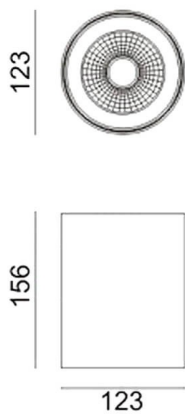

Dimensions

Product dimensions (mm) diam 123x156mm

Scheme

Photometry

SDOWN

Lavov outdoor wall light from the family SDOWN with a power of 20W and a optic distribution 40°. With a total lumen output of 1600lm and an efficiency of 80lm/W. Manufactured in Die Cast Aluminium Body, Front Cover Tempered Glass and finished in Grey colour. DALI driver.

Item code	86.OC02.2333.03
Product type	Outdoor
Category	Surface Ceiling Downlight
Family	SDOWN
Pictograms	

Product	
Real power (W)	20
Real luminous flux (Lm)	1600
Luminous efficiency (Lm/W)	80
Beam angle (°)	40°
Life time (h)	50000h L80B10
IP	65
Electrical class insulation	Class I
Colour	Grey
Chip Brand	Osram
Control gear included	Yes
Control gear	DALI
Light source	LED
Type of LED	COB
Colour temperature (K)	3000
Colour consistency (SDCM)	SDCM<3
CRI	>80
IK	IK06