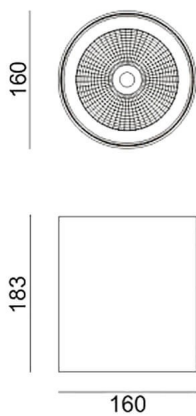

Dimensions

Product dimensions (mm) diam 160x183mm

Scheme

Photometry

SDOWN

Lavov outdoor wall light from the family SDOWN with a power of 40W and a optic distribution 15°. With a total lumen output of 3250lm and an efficiency of 81,25lm/W. Manufactured in Die Cast Aluminium Body, Front Cover Tempered Glass and finished in White colour. ON-OFF driver.

Item code	86.OC02.3311.01
Product type	Outdoor
Category	Surface Ceiling Downlight
Family	SDOWN
Pictograms	

Product	
Real power (W)	40
Real luminous flux (Lm)	3250
Luminous efficiency (Lm/W)	81.25
Beam angle (°)	15°
Life time (h)	50000h L80B10
IP	65
Electrical class insulation	Class I
Colour	White
Chip Brand	Osram
Control gear included	Yes
Control gear	ON-OFF
Light source	LED
Type of LED	COB
Colour temperature (K)	3000
Colour consistency (SDCM)	SDCM<3
CRI	>80
IK	IK06