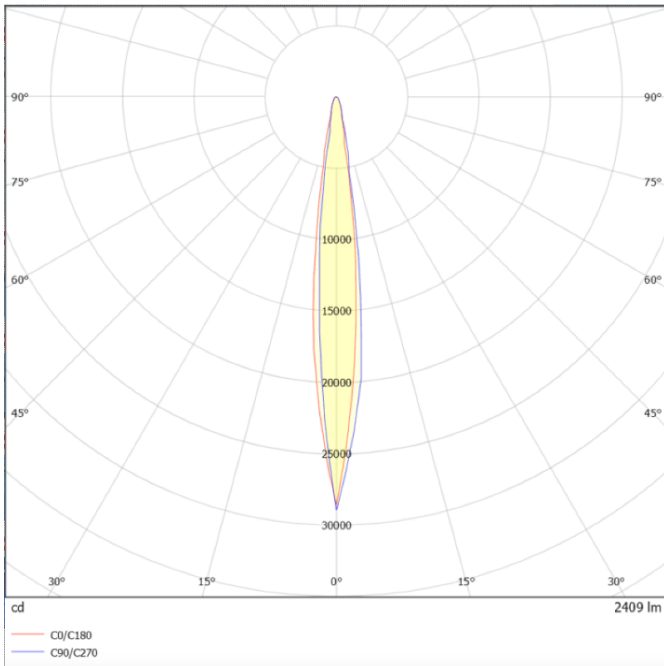

Dimensions

Product dimensions (mm) diam 160x183mm

Scheme

Photometry

**SURFACE CEILING DOWNLIGHT -
SDOWN**

Item code 86.OC02.3311.01

LAVOV
LIGHTING

SDOWN

Lavov outdoor wall light from the family SDOWN with a power of 40W and a optic distribution 15°. With a total lumen output of 3250lm and an efficiency of 81,25lm/W. Manufactured in Die Cast Aluminium Body, Front Cover Tempered Glass and finished in White colour. ON-OFF driver.

Item code	86.OC02.3311.01
Product type	Outdoor
Category	Surface Ceiling Downlight
Family	SDOWN
Pictograms	

Product	
Real power (W)	40
Real luminous flux (Lm)	3250
Luminous efficiency (Lm/W)	81.25
Beam angle (°)	15°
Life time (h)	50000h L80B10
IP	65
Electrical class insulation	Class I
Colour	White
Chip Brand	Osram
Control gear included	Yes
Control gear	ON-OFF
Light source	LED
Type of LED	COB
Colour temperature (K)	3000
Colour consistency (SDCM)	SDCM<3
CRI	>80
IK	IK06