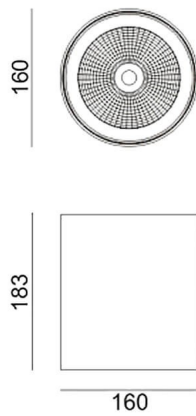

---

**Dimensions**

**Product dimensions (mm)    diam 160x183mm**

---

**Scheme**

---

**Photometry**

## SDOWN

Lavov outdoor wall light from the family SDOWN with a power of 40W and a optic distribution 15°. With a total lumen output of 3250lm and an efficiency of 81,25lm/W. Manufactured in Die Cast Aluminium Body, Front Cover Tempered Glass and finished in White colour. ON-OFF driver.