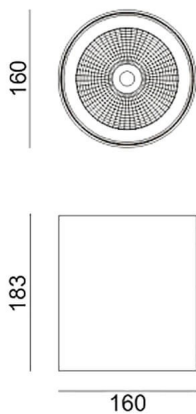

Dimensions

Product dimensions (mm) diam 160x183mm

Scheme

Photometry

**SURFACE CEILING DOWNLIGHT -
SDOWN**

Item code 86.OC02.3311.01

LAVOV
LIGHTING

SDOWN

Lavov outdoor wall light from the family SDOWN with a power of 40W and a optic distribution 15°. With a total lumen output of 3250lm and an efficiency of 81,25lm/W. Manufactured in Die Cast Aluminium Body, Front Cover Tempered Glass and finished in White colour. ON-OFF driver.

Item code	86.OC02.3311.01
Product type	Outdoor
Category	Surface Ceiling Downlight
Family	SDOWN
Pictograms	

Product	
Real power (W)	40
Real luminous flux (Lm)	3250
Luminous efficiency (Lm/W)	81.25
Beam angle (°)	15°
Life time (h)	50000h L80B10
IP	65
Electrical class insulation	Class I
Colour	White
Chip Brand	Osram
Control gear included	Yes
Control gear	ON-OFF
Light source	LED
Type of LED	COB
Colour temperature (K)	3000
Colour consistency (SDCM)	SDCM<3
CRI	>80
IK	IK06