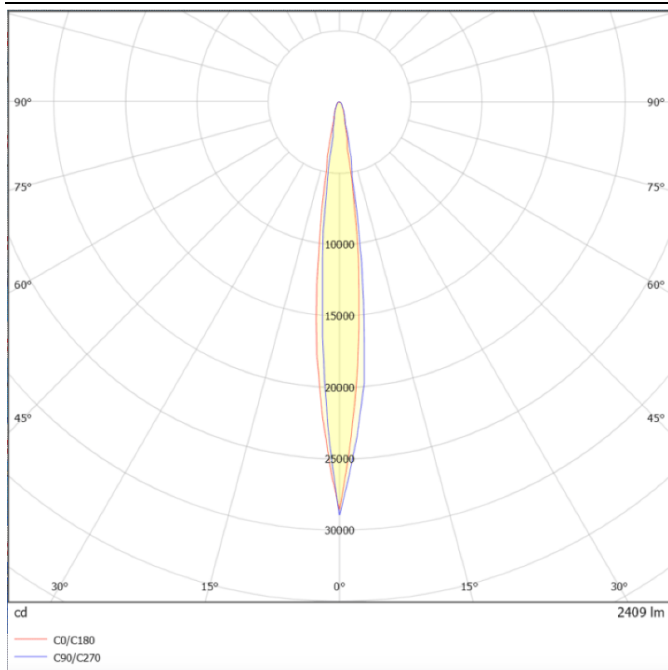

---

**Dimensions**

**Product dimensions (mm)    diam 160x183mm**

---

**Scheme**

---

**Photometry**

## SDOWN

Lavov outdoor wall light from the family SDOWN with a power of 40W and a optic distribution 15°. With a total lumen output of 3250lm and an efficiency of 81,25lm/W. Manufactured in Die Cast Aluminium Body, Front Cover Tempered Glass and finished in White colour. ON-OFF driver.

<b>Item code</b>	<b>86.OC02.3311.01</b>
<b>Product type</b>	<b>Outdoor</b>
<b>Category</b>	<b>Surface Ceiling Downlight</b>
<b>Family</b>	<b>SDOWN</b>
<b>Pictograms</b>	

<b>Product</b>	
<b>Real power (W)</b>	<b>40</b>
<b>Real luminous flux (Lm)</b>	<b>3250</b>
<b>Luminous efficiency (Lm/W)</b>	<b>81.25</b>
<b>Beam angle (°)</b>	<b>15°</b>
<b>Life time (h)</b>	<b>50000h L80B10</b>
<b>IP</b>	<b>65</b>
<b>Electrical class insulation</b>	<b>Class I</b>
<b>Colour</b>	<b>White</b>
<b>Chip Brand</b>	<b>Osram</b>
<b>Control gear included</b>	<b>Yes</b>
<b>Control gear</b>	<b>ON-OFF</b>
<b>Light source</b>	<b>LED</b>
<b>Type of LED</b>	<b>COB</b>
<b>Colour temperature (K)</b>	<b>3000</b>
<b>Colour consistency (SDCM)</b>	<b>SDCM&lt;3</b>
<b>CRI</b>	<b>&gt;80</b>
<b>IK</b>	<b>IK06</b>