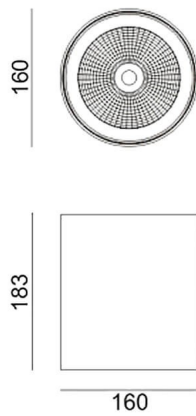

Dimensions

Product dimensions (mm) diam 160x183mm

Scheme

Photometry

SDOWN

Lavov outdoor wall light from the family SDOWN with a power of 40W and a optic distribution 15°. With a total lumen output of 3250lm and an efficiency of 81,25lm/W. Manufactured in Die Cast Aluminium Body, Front Cover Tempered Glass and finished in White colour. ON-OFF driver.

| | |
|---------------------|----------------------------------|
| Item code | 86.OC02.3311.01 |
| Product type | Outdoor |
| Category | Surface Ceiling Downlight |
| Family | SDOWN |
| Pictograms | |

| | |
|------------------------------------|----------------------|
| Product | |
| Real power (W) | 40 |
| Real luminous flux (Lm) | 3250 |
| Luminous efficiency (Lm/W) | 81.25 |
| Beam angle (°) | 15° |
| Life time (h) | 50000h L80B10 |
| IP | 65 |
| Electrical class insulation | Class I |
| Colour | White |
| Chip Brand | Osram |
| Control gear included | Yes |
| Control gear | ON-OFF |
| Light source | LED |
| Type of LED | COB |
| Colour temperature (K) | 3000 |
| Colour consistency (SDCM) | SDCM<3 |
| CRI | >80 |
| IK | IK06 |