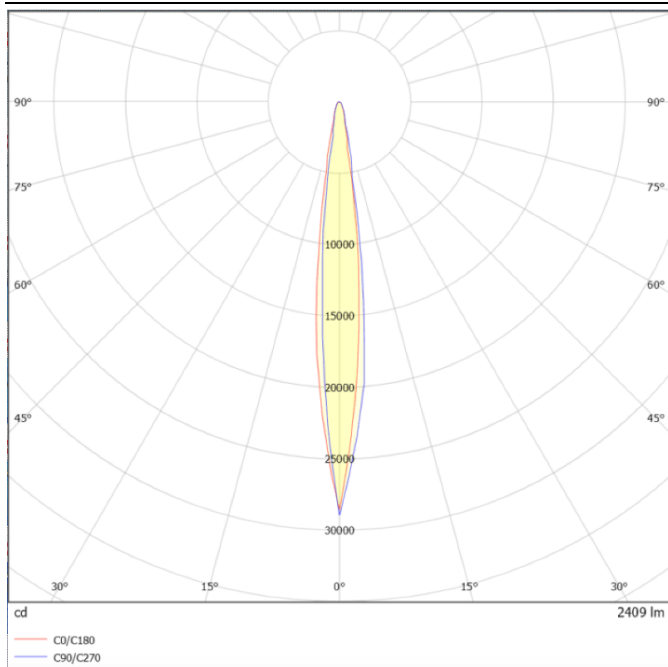

Dimensions

Product dimensions (mm) diam 160x183mm

Scheme

Photometry

SDOWN

Lavov outdoor wall light from the family SDOWN with a power of 40W and a optic distribution 15°. With a total lumen output of 3250lm and an efficiency of 81,25lm/W. Manufactured in Die Cast Aluminium Body, Front Cover Tempered Glass and finished in White colour. ON-OFF driver.

Item code	86.OC02.3311.01
Product type	Outdoor
Category	Surface Ceiling Downlight
Family	SDOWN
Pictograms	

Product	
Real power (W)	40
Real luminous flux (Lm)	3250
Luminous efficiency (Lm/W)	81.25
Beam angle (°)	15°
Life time (h)	50000h L80B10
IP	65
Electrical class insulation	Class I
Colour	White
Chip Brand	Osram
Control gear included	Yes
Control gear	ON-OFF
Light source	LED
Type of LED	COB
Colour temperature (K)	3000
Colour consistency (SDCM)	SDCM<3
CRI	>80
IK	IK06