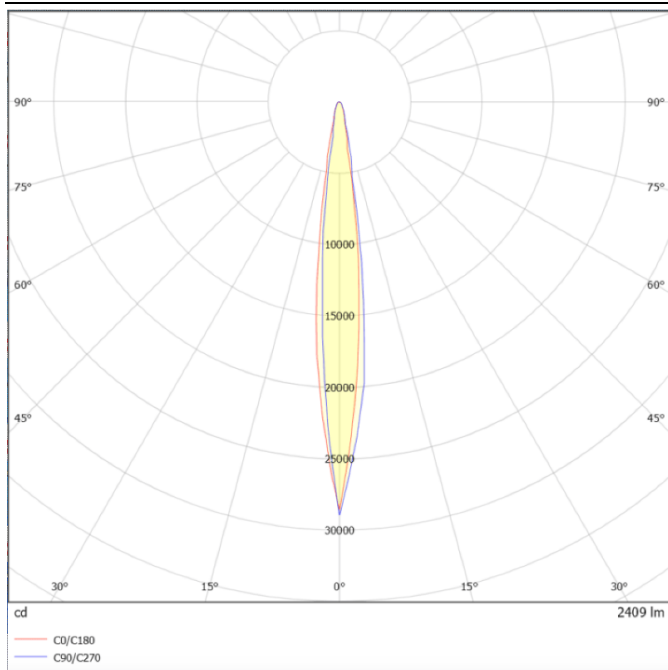

Dimensions

Product dimensions (mm) diam 160x183mm

Scheme

Photometry

SDOWN

Lavov outdoor wall light from the family SDOWN with a power of 40W and a optic distribution 15°. With a total lumen output of 3250lm and an efficiency of 81,25lm/W. Manufactured in Die Cast Aluminium Body, Front Cover Tempered Glass and finished in White colour. ON-OFF driver.

| | |
|---------------------|----------------------------------|
| Item code | 86.OC02.3311.01 |
| Product type | Outdoor |
| Category | Surface Ceiling Downlight |
| Family | SDOWN |
| Pictograms | |

| | |
|------------------------------------|----------------------|
| Product | |
| Real power (W) | 40 |
| Real luminous flux (Lm) | 3250 |
| Luminous efficiency (Lm/W) | 81.25 |
| Beam angle (°) | 15° |
| Life time (h) | 50000h L80B10 |
| IP | 65 |
| Electrical class insulation | Class I |
| Colour | White |
| Chip Brand | Osram |
| Control gear included | Yes |
| Control gear | ON-OFF |
| Light source | LED |
| Type of LED | COB |
| Colour temperature (K) | 3000 |
| Colour consistency (SDCM) | SDCM<3 |
| CRI | >80 |
| IK | IK06 |