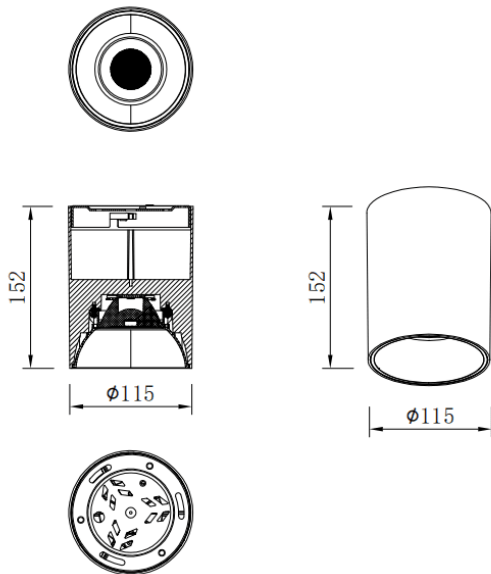

**SDOWN**

Lavov Ceiling downlight from the family SDOWN with a power of 30W and a 20 beam angle. Finished in White colour. Dimensions Ø115X152 mm .. With a total lumen output of 2400lm and a luminous efficiency of 80lm/W. CCT 3000K. Driver ON-OFF. Made in Die Cast Aluminium Body, Front Cover Tempered Glass. .IP65.

**Dimensions**

**Product dimensions (mm)                    Ø115X152 mm**

**Scheme**

<b>Item code</b>	<b>86.OC02.3311.01</b>
<b>Product type</b>	<b>Outdoor</b>
<b>Category</b>	<b>Surface Ceiling Downlight</b>
<b>Family</b>	<b>SDOWN</b>
<b>Pictograms</b>	

<b>Product</b>	
<b>Real power (W)</b>	<b>30</b>
<b>Real luminous flux (Lm)</b>	<b>2400</b>
<b>Luminous efficiency (Lm/W)</b>	<b>80</b>
<b>Beam angle (°)</b>	<b>20</b>
<b>Life time (h)</b>	<b>50000h L80B10</b>
<b>IP</b>	<b>IP65</b>
<b>Colour</b>	<b>White</b>
<b>Control gear included</b>	<b>Yes</b>
<b>Control gear</b>	<b>ON-OFF</b>
<b>Light source</b>	<b>LED</b>
<b>Type of LED</b>	<b>COB</b>
<b>Colour temperature (K)</b>	<b>3000</b>
<b>Colour consistency (SDCM)</b>	<b>SDCM3</b>
<b>CRI</b>	<b>80</b>