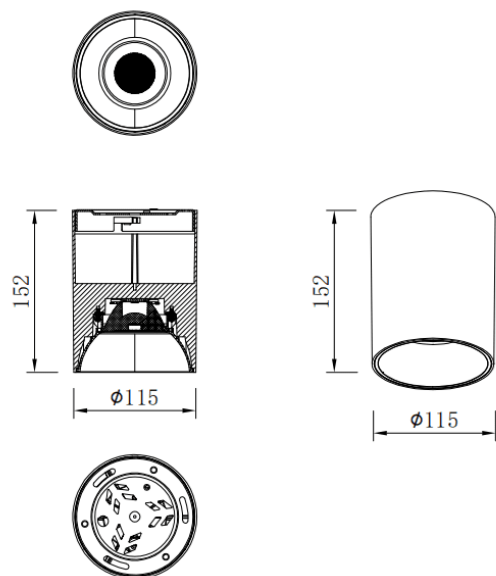

SDOWN

Lavov Ceiling downlight from the family SDOWN with a power of 30W and a 20 beam angle. Finished in Black colour. Dimensions Ø115X152 mm .. With a total lumen output of 2400lm and a luminous efficiency of 80lm/W. CCT 3000K. Driver ON-OFF. Made in Die Cast Aluminium Body, Front Cover Tempered Glass. .IP65.

Item code	86.OC02.3311.02
Product type	Outdoor
Category	Surface Ceiling Downlight
Family	SDOWN
Pictograms	

Dimensions

Product dimensions (mm) **Ø115X152 mm**

Scheme

Product	
Real power (W)	30
Real luminous flux (Lm)	2400
Luminous efficiency (Lm/W)	80
Beam angle (°)	20
Life time (h)	50000h L80B10
IP	IP65
Colour	Black
Control gear included	Yes
Control gear	ON-OFF
Light source	LED
Type of LED	COB
Colour temperature (K)	3000
Colour consistency (SDCM)	SDCM3
CRI	80

Photometry

**SURFACE CEILING DOWNLIGHT -
SDOWN**

Item code 86.OC02.3311.02