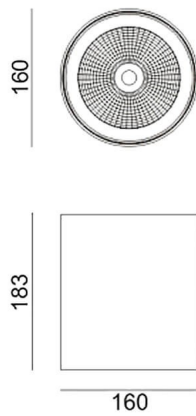

Dimensions

Product dimensions (mm) diam 160x183mm

Scheme

Photometry

SDOWN

Lavov outdoor wall light from the family SDOWN with a power of 40W and a optic distribution 15°. With a total lumen output of 3250lm and an efficiency of 81,25lm/W. Manufactured in Die Cast Aluminium Body, Front Cover Tempered Glass and finished in Black colour. ON-OFF driver.

Item code	86.OC02.3311.02
Product type	Outdoor
Category	Surface Ceiling Downlight
Family	SDOWN
Pictograms	

Product	
Real power (W)	40
Real luminous flux (Lm)	3250
Luminous efficiency (Lm/W)	81.25
Beam angle (°)	15°
Life time (h)	50000h L80B10
IP	65
Electrical class insulation	Class I
Colour	Black
Chip Brand	Osram
Control gear included	Yes
Control gear	ON-OFF
Light source	LED
Type of LED	COB
Colour temperature (K)	3000
Colour consistency (SDCM)	SDCM<3
CRI	>80
IK	IK06