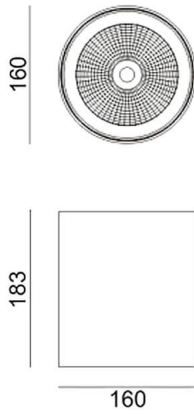

Dimensions

Product dimensions (mm) diam 160x183mm

Scheme

Photometry

SURFACE CEILING DOWNLIGHT - SDOWN

Item code 86.OC02.3311.02

LAVOV
LIGHTING

SDOWN

Lavov outdoor wall light from the family SDOWN with a power of 40W and a optic distribution 15°. With a total lumen output of 3250lm and an efficiency of 81,25lm/W. Manufactured in Die Cast Aluminium Body, Front Cover Tempered Glass and finished in Black colour. ON-OFF driver.

Item code	86.OC02.3311.02
Product type	Outdoor
Category	Surface Ceiling Downlight
Family	SDOWN

Pictograms

Product

Real power (W)	40
Real luminous flux (Lm)	3250
Luminous efficiency (Lm/W)	81.25
Beam angle (°)	15°
Life time (h)	50000h L80B10
IP	65
Electrical class insulation	Class I
Colour	Black
Chip Brand	Osram
Control gear included	Yes
Control gear	ON-OFF
Light source	LED
Type of LED	COB
Colour temperature (K)	3000
Colour consistency (SDCM)	SDCM<3
CRI	>80
IK	IK06