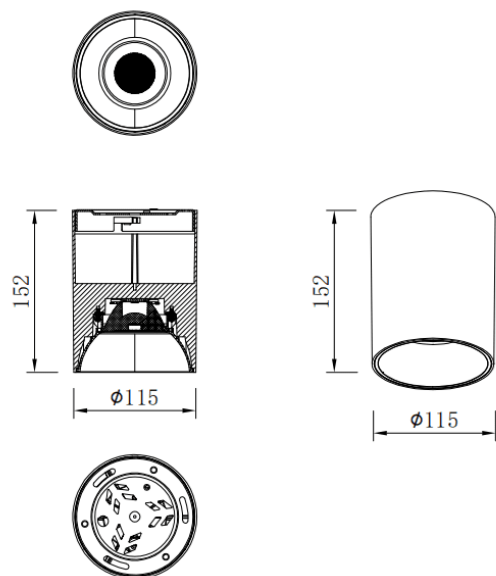

SDOWN

Lavov Ceiling downlight from the family SDOWN with a power of 30W and a 20 beam angle. Finished in Black colour. Dimensions Ø115X152 mm .. With a total lumen output of 2400lm and a luminous efficiency of 80lm/W. CCT 3000K. Driver ON-OFF. Made in Die Cast Aluminium Body, Front Cover Tempered Glass. .IP65.

Item code	86.OC02.3311.02
Product type	Outdoor
Category	Surface Ceiling Downlight
Family	SDOWN
Pictograms	

Dimensions

Product dimensions (mm) **Ø115X152 mm**

Scheme

Product

Real power (W)	30
Real luminous flux (Lm)	2400
Luminous efficiency (Lm/W)	80
Beam angle (°)	20
Life time (h)	50000h L80B10
IP	IP65
Colour	Black
Control gear included	Yes
Control gear	ON-OFF
Colour temperature (K)	3000
Colour consistency (SDCM)	SDCM<3
CRI	80

Photometry

**SURFACE CEILING DOWNLIGHT -
SDOWN**

Item code 86.OC02.3311.02