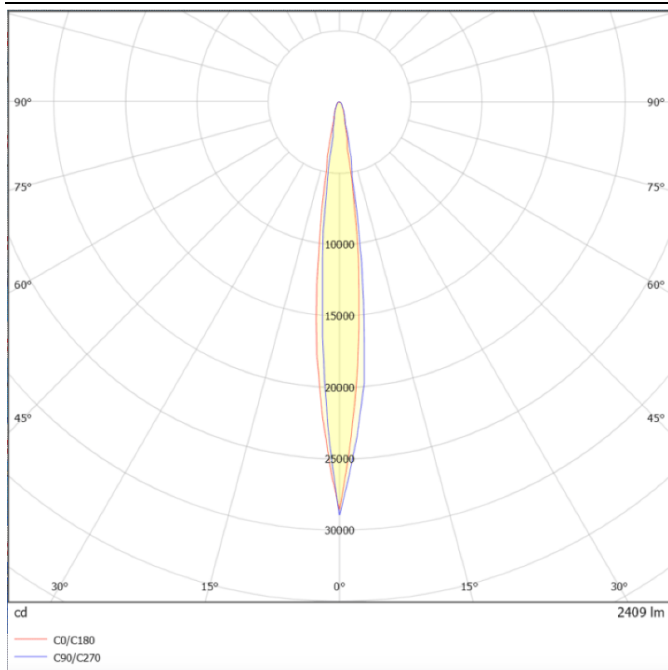

Dimensions

Product dimensions (mm) diam 160x183mm

Scheme

Photometry

SDOWN

Lavov outdoor wall light from the family SDOWN with a power of 40W and a optic distribution 15°. With a total lumen output of 3250lm and an efficiency of 81,25lm/W. Manufactured in Die Cast Aluminium Body, Front Cover Tempered Glass and finished in Black colour. ON-OFF driver.

Item code	86.OC02.3311.02
Product type	Outdoor
Category	Surface Ceiling Downlight
Family	SDOWN
Pictograms	

Product	
Real power (W)	40
Real luminous flux (Lm)	3250
Luminous efficiency (Lm/W)	81.25
Beam angle (°)	15°
Life time (h)	50000h L80B10
IP	65
Electrical class insulation	Class I
Colour	Black
Chip Brand	Osram
Control gear included	Yes
Control gear	ON-OFF
Light source	LED
Type of LED	COB
Colour temperature (K)	3000
Colour consistency (SDCM)	SDCM<3
CRI	>80
IK	IK06