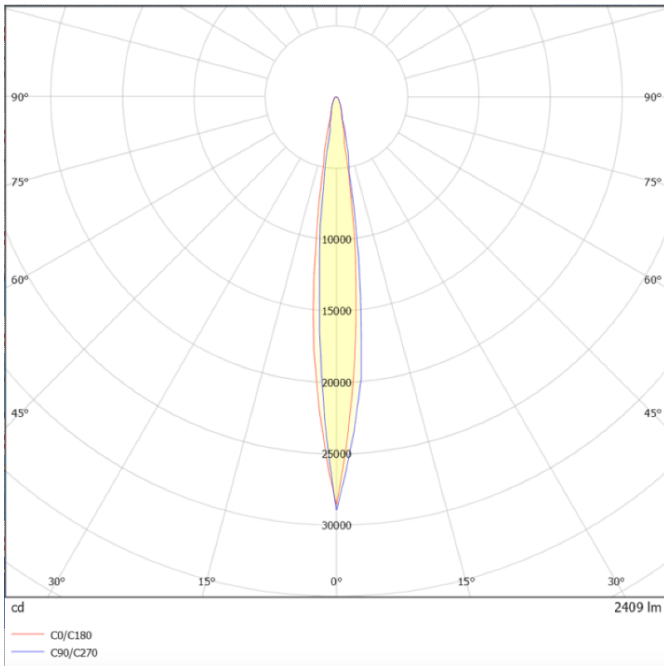

Dimensions

Product dimensions (mm) diam 160x183mm

Scheme

Photometry

SURFACE CEILING DOWNLIGHT - SDOWN

Item code 86.OC02.3311.02

LAVOV
LIGHTING

SDOWN

Lavov outdoor wall light from the family SDOWN with a power of 40W and a optic distribution 15°. With a total lumen output of 3250lm and an efficiency of 81,25lm/W. Manufactured in Die Cast Aluminium Body, Front Cover Tempered Glass and finished in Black colour. ON-OFF driver.

Item code	86.OC02.3311.02
Product type	Outdoor
Category	Surface Ceiling Downlight
Family	SDOWN

Pictograms

Product

Real power (W)	40
Real luminous flux (Lm)	3250
Luminous efficiency (Lm/W)	81.25
Beam angle (°)	15°
Life time (h)	50000h L80B10
IP	65
Electrical class insulation	Class I
Colour	Black
Chip Brand	Osram
Control gear included	Yes
Control gear	ON-OFF
Light source	LED
Type of LED	COB
Colour temperature (K)	3000
Colour consistency (SDCM)	SDCM<3
CRI	>80
IK	IK06