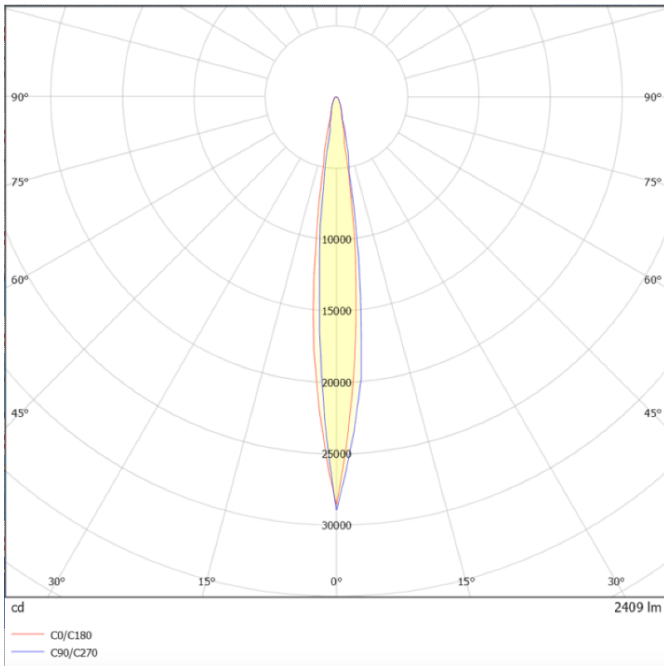

---

**Dimensions**

**Product dimensions (mm) diam 160x183mm**

---

**Scheme**

---

**Photometry**

**SURFACE CEILING DOWNLIGHT -  
SDOWN**

Item code 86.OC02.3311.03

**LAVOV**  
LIGHTING

**SDOWN**

Lavov outdoor wall light from the family SDOWN with a power of 40W and a optic distribution 15°. With a total lumen output of 3250lm and an efficiency of 81,25lm/W. Manufactured in Die Cast Aluminium Body, Front Cover Tempered Glass and finished in Grey colour. ON-OFF driver.

<b>Product</b>	
<b>Real power (W)</b>	<b>40</b>
<b>Real luminous flux (Lm)</b>	<b>3250</b>
<b>Luminous efficiency (Lm/W)</b>	<b>81.25</b>
<b>Beam angle (°)</b>	<b>15°</b>
<b>Life time (h)</b>	<b>50000h L80B10</b>
<b>IP</b>	<b>65</b>
<b>Electrical class insulation</b>	<b>Class I</b>
<b>Colour</b>	<b>Grey</b>
<b>Chip Brand</b>	<b>Osram</b>
<b>Control gear included</b>	<b>Yes</b>
<b>Control gear</b>	<b>ON-OFF</b>
<b>Light source</b>	<b>LED</b>
<b>Type of LED</b>	<b>COB</b>
<b>Colour temperature (K)</b>	<b>3000</b>
<b>Colour consistency (SDCM)</b>	<b>SDCM&lt;3</b>
<b>CRI</b>	<b>&gt;80</b>
<b>IK</b>	<b>IK06</b>