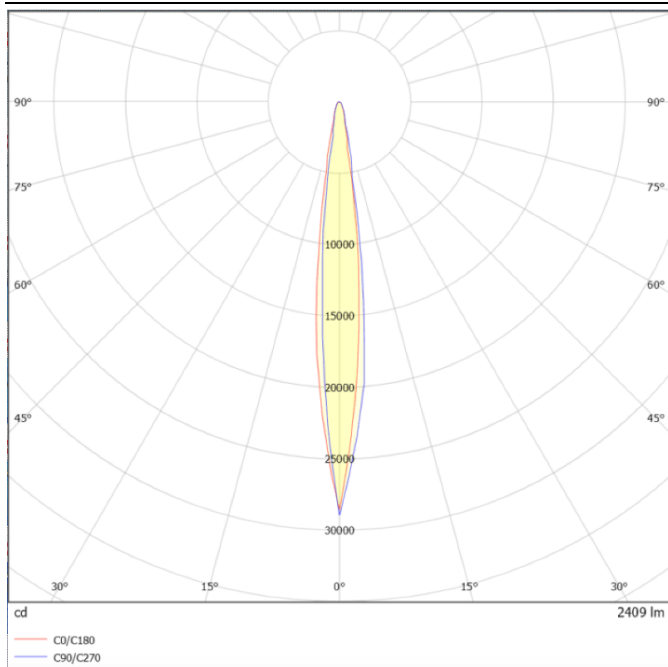

Dimensions

Product dimensions (mm) diam 160x183mm

Scheme

Photometry

SDOWN

Lavov outdoor wall light from the family SDOWN with a power of 40W and a optic distribution 15°. With a total lumen output of 3250lm and an efficiency of 81,25lm/W. Manufactured in Die Cast Aluminium Body, Front Cover Tempered Glass and finished in Grey colour. ON-OFF driver.

Item code	86.OC02.3311.03
Product type	Outdoor
Category	Surface Ceiling Downlight
Family	SDOWN
Pictograms	

Product	
Real power (W)	40
Real luminous flux (Lm)	3250
Luminous efficiency (Lm/W)	81.25
Beam angle (°)	15°
Life time (h)	50000h L80B10
IP	65
Electrical class insulation	Class I
Colour	Grey
Chip Brand	Osram
Control gear included	Yes
Control gear	ON-OFF
Light source	LED
Type of LED	COB
Colour temperature (K)	3000
Colour consistency (SDCM)	SDCM<3
CRI	>80
IK	IK06