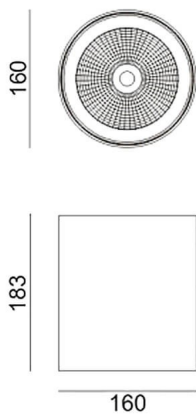

---

**Dimensions**

**Product dimensions (mm) diam 160x183mm**

---

**Scheme**

---

**Photometry**

**SURFACE CEILING DOWNLIGHT -  
SDOWN**

Item code 86.OC02.3311.03

**LAVOV**  
LIGHTING

**SDOWN**

Lavov outdoor wall light from the family SDOWN with a power of 40W and a optic distribution 15°. With a total lumen output of 3250lm and an efficiency of 81,25lm/W. Manufactured in Die Cast Aluminium Body, Front Cover Tempered Glass and finished in Grey colour. ON-OFF driver.

<b>Product</b>	
<b>Real power (W)</b>	<b>40</b>
<b>Real luminous flux (Lm)</b>	<b>3250</b>
<b>Luminous efficiency (Lm/W)</b>	<b>81.25</b>
<b>Beam angle (°)</b>	<b>15°</b>
<b>Life time (h)</b>	<b>50000h L80B10</b>
<b>IP</b>	<b>65</b>
<b>Electrical class insulation</b>	<b>Class I</b>
<b>Colour</b>	<b>Grey</b>
<b>Chip Brand</b>	<b>Osram</b>
<b>Control gear included</b>	<b>Yes</b>
<b>Control gear</b>	<b>ON-OFF</b>
<b>Light source</b>	<b>LED</b>
<b>Type of LED</b>	<b>COB</b>
<b>Colour temperature (K)</b>	<b>3000</b>
<b>Colour consistency (SDCM)</b>	<b>SDCM&lt;3</b>
<b>CRI</b>	<b>&gt;80</b>
<b>IK</b>	<b>IK06</b>