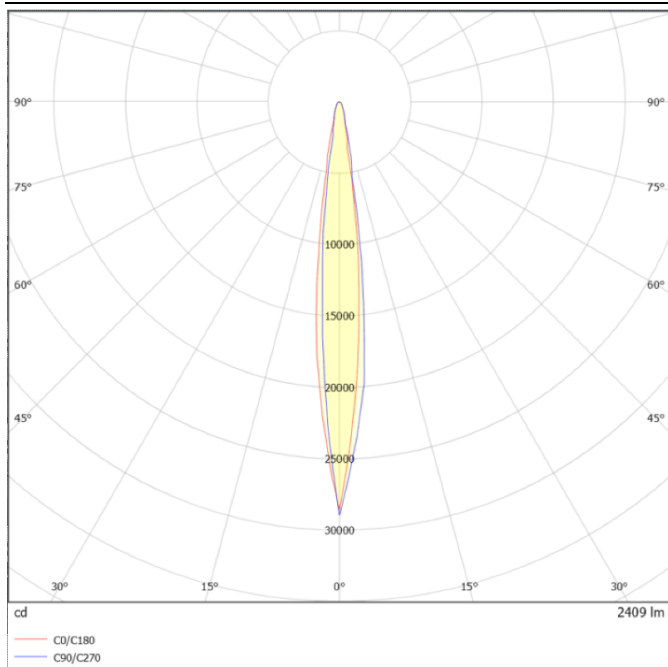

---

**Dimensions**

**Product dimensions (mm)    diam 160x183mm**

---

**Scheme**

---

**Photometry**

## SDOWN

Lavov outdoor wall light from the family SDOWN with a power of 40W and a optic distribution 15°. With a total lumen output of 3250lm and an efficiency of 81,25lm/W. Manufactured in Die Cast Aluminium Body, Front Cover Tempered Glass and finished in Grey colour. ON-OFF driver.

<b>Item code</b>	<b>86.OC02.3311.03</b>
<b>Product type</b>	<b>Outdoor</b>
<b>Category</b>	<b>Surface Ceiling Downlight</b>
<b>Family</b>	<b>SDOWN</b>
<b>Pictograms</b>	

<b>Product</b>	
<b>Real power (W)</b>	<b>40</b>
<b>Real luminous flux (Lm)</b>	<b>3250</b>
<b>Luminous efficiency (Lm/W)</b>	<b>81.25</b>
<b>Beam angle (°)</b>	<b>15°</b>
<b>Life time (h)</b>	<b>50000h L80B10</b>
<b>IP</b>	<b>65</b>
<b>Electrical class insulation</b>	<b>Class I</b>
<b>Colour</b>	<b>Grey</b>
<b>Chip Brand</b>	<b>Osram</b>
<b>Control gear included</b>	<b>Yes</b>
<b>Control gear</b>	<b>ON-OFF</b>
<b>Light source</b>	<b>LED</b>
<b>Type of LED</b>	<b>COB</b>
<b>Colour temperature (K)</b>	<b>3000</b>
<b>Colour consistency (SDCM)</b>	<b>SDCM&lt;3</b>
<b>CRI</b>	<b>&gt;80</b>
<b>IK</b>	<b>IK06</b>