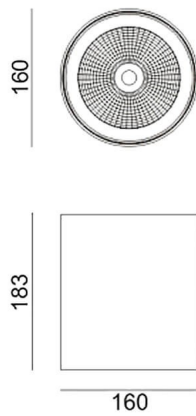

Dimensions

Product dimensions (mm) diam 160x183mm

Scheme

Photometry

SDOWN

Lavov outdoor wall light from the family SDOWN with a power of 40W and a optic distribution 15°. With a total lumen output of 3250lm and an efficiency of 81,25lm/W. Manufactured in Die Cast Aluminium Body, Front Cover Tempered Glass and finished in Grey colour. ON-OFF driver.

Item code	86.OC02.3311.03
Product type	Outdoor
Category	Surface Ceiling Downlight
Family	SDOWN
Pictograms	

Product	
Real power (W)	40
Real luminous flux (Lm)	3250
Luminous efficiency (Lm/W)	81.25
Beam angle (°)	15°
Life time (h)	50000h L80B10
IP	65
Electrical class insulation	Class I
Colour	Grey
Chip Brand	Osram
Control gear included	Yes
Control gear	ON-OFF
Light source	LED
Type of LED	COB
Colour temperature (K)	3000
Colour consistency (SDCM)	SDCM<3
CRI	>80
IK	IK06