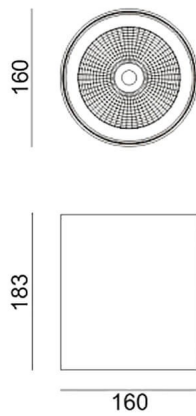

---

**Dimensions**

**Product dimensions (mm)    diam 160x183mm**

---

**Scheme**

---

**Photometry**

## SDOWN

Lavov outdoor wall light from the family SDOWN with a power of 40W and a optic distribution 15°. With a total lumen output of 3250lm and an efficiency of 81,25lm/W. Manufactured in Die Cast Aluminium Body, Front Cover Tempered Glass and finished in Grey colour. ON-OFF driver.