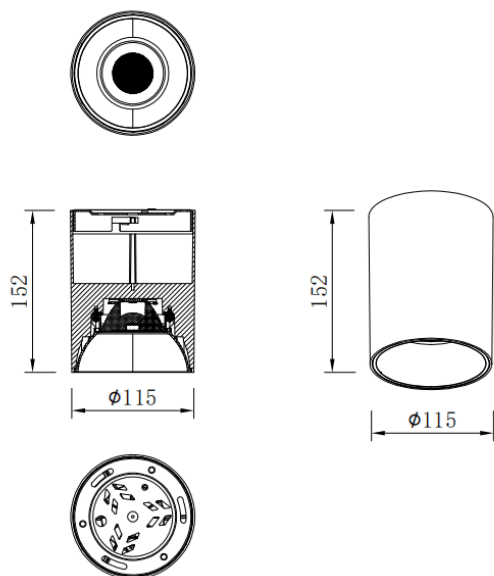

SDOWN

Lavov Ceiling downlight from the family SDOWN with a power of 30W and a 20 beam angle. Finished in Silver colour. Dimensions Ø115X152 mm .. With a total lumen output of 2400lm and a luminous efficiency of 80lm/W. CCT 3000K. Driver ON-OFF. Made in Die Cast Aluminium Body, Front Cover Tempered Glass. .IP65.

Item code	86.OC02.3311.03
Product type	Outdoor
Category	Surface Ceiling Downlight
Family	SDOWN
Pictograms	

Dimensions

Product dimensions (mm) **Ø115X152 mm**

Scheme

Product

Real power (W)	30
Real luminous flux (Lm)	2400
Luminous efficiency (Lm/W)	80
Beam angle (°)	20
Life time (h)	50000h L80B10
IP	IP65
Colour	Silver
Control gear included	Yes
Control gear	ON-OFF
Light source	LED
Type of LED	COB
Colour temperature (K)	3000
Colour consistency (SDCM)	SDCM3
CRI	80

Photometry

**SURFACE CEILING DOWNLIGHT -
SDOWN**

Item code 86.OC02.3311.03