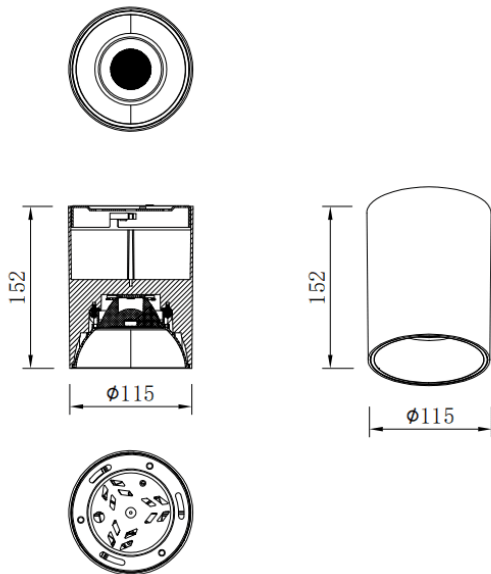

SDOWN

Lavov Ceiling downlight from the family SDOWN with a power of 30W and a 20 beam angle. Finished in White colour. Dimensions Ø115X152 mm .. With a total lumen output of 2400lm and a luminous efficiency of 80lm/W. CCT 3000K. Driver DALI. Made in Die Cast Aluminium Body, Front Cover Tempered Glass. .IP65.

Dimensions

Product dimensions (mm) **Ø115X152 mm**

Scheme

Item code	86.OC02.3313.01
Product type	Outdoor
Category	Surface Ceiling Downlight
Family	SDOWN

Pictograms	
-------------------	--

Product	
Real power (W)	30
Real luminous flux (Lm)	2400
Luminous efficiency (Lm/W)	80
Beam angle (°)	20
Life time (h)	50000h L80B10
IP	IP65
Colour	White
Control gear included	Yes
Control gear	DALI
Colour temperature (K)	3000
Colour consistency (SDCM)	SDCM<3
CRI	80