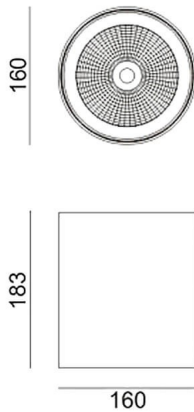

**SDOWN**

Lavov outdoor wall light from the family SDOWN with a power of 40W and a optic distribution 15°. With a total lumen output of 3250lm and an efficiency of 81,25lm/W. Manufactured in Die Cast Aluminium Body, Front Cover Tempered Glass and finished in White colour. DALI driver.

<b>Item code</b>	<b>86.OC02.3313.01</b>
<b>Product type</b>	<b>Outdoor</b>
<b>Category</b>	<b>Surface Ceiling Downlight</b>
<b>Family</b>	<b>SDOWN</b>

**Pictograms**

**Dimensions**

**Product dimensions (mm) diam 160x183mm**

**Scheme**

**Product**

<b>Real power (W)</b>	<b>40</b>
<b>Real luminous flux (Lm)</b>	<b>3250</b>
<b>Luminous efficiency (Lm/W)</b>	<b>81.25</b>
<b>Beam angle (°)</b>	<b>15°</b>
<b>Life time (h)</b>	<b>50000h L80B10</b>
<b>IP</b>	<b>65</b>
<b>Electrical class insulation</b>	<b>Class I</b>
<b>Colour</b>	<b>White</b>
<b>Chip Brand</b>	<b>Osram</b>
<b>Control gear included</b>	<b>Yes</b>
<b>Control gear</b>	<b>DALI</b>
<b>Light source</b>	<b>LED</b>
<b>Type of LED</b>	<b>COB</b>
<b>Colour temperature (K)</b>	<b>3000</b>
<b>Colour consistency (SDCM)</b>	<b>SDCM&lt;3</b>
<b>CRI</b>	<b>&gt;80</b>
<b>IK</b>	<b>IK06</b>