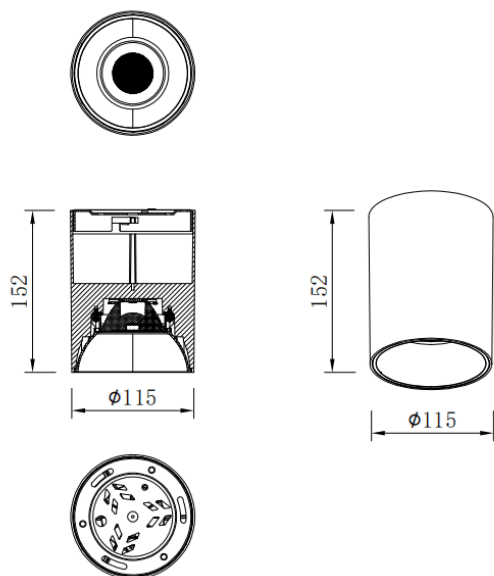

SDOWN

Lavov Ceiling downlight from the family SDOWN with a power of 30W and a 20 beam angle. Finished in White colour. Dimensions Ø115X152 mm .. With a total lumen output of 2400lm and a luminous efficiency of 80lm/W. CCT 3000K. Driver DALI. Made in Die Cast Aluminium Body, Front Cover Tempered Glass. .IP65.

Item code	86.OC02.3313.01
Product type	Outdoor
Category	Surface Ceiling Downlight
Family	SDOWN
Pictograms	

Dimensions

Product dimensions (mm) **Ø115X152 mm**

Scheme

Product

Real power (W)	30
Real luminous flux (Lm)	2400
Luminous efficiency (Lm/W)	80
Beam angle (°)	20
Life time (h)	50000h L80B10
IP	IP65
Colour	White
Control gear included	Yes
Control gear	DALI
Light source	LED
Type of LED	COB
Colour temperature (K)	3000
Colour consistency (SDCM)	SDCM3
CRI	80