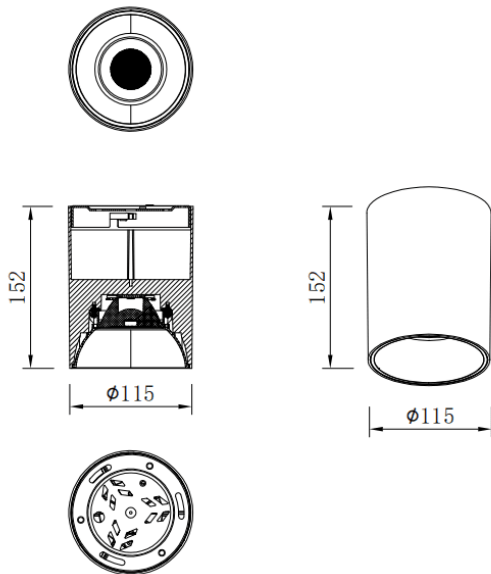

SDOWN

Lavov Ceiling downlight from the family SDOWN with a power of 30W and a 20 beam angle. Finished in White colour. Dimensions Ø115X152 mm .. With a total lumen output of 2400lm and a luminous efficiency of 80lm/W. CCT 3000K. Driver DALI. Made in Die Cast Aluminium Body, Front Cover Tempered Glass. .IP65.

Dimensions

Product dimensions (mm) **Ø115X152 mm**

Scheme

Item code	86.OC02.3313.01
Product type	Outdoor
Category	Surface Ceiling Downlight
Family	SDOWN
Pictograms	

Product	
Real power (W)	30
Real luminous flux (Lm)	2400
Luminous efficiency (Lm/W)	80
Beam angle (°)	20
Life time (h)	50000h L80B10
IP	IP65
Colour	White
Control gear included	Yes
Control gear	DALI
Colour temperature (K)	3000
Colour consistency (SDCM)	SDCM<3
CRI	80