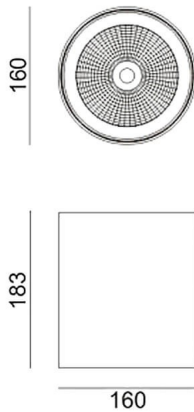

Scheme

Product

Real power (W)	40
Real luminous flux (Lm)	3250
Luminous efficiency (Lm/W)	81.25
Beam angle (°)	15°
Life time (h)	50000h L80B10
IP	65
Electrical class insulation	Class I
Colour	White
Chip Brand	Osram
Control gear included	Yes
Control gear	DALI
Light source	LED
Type of LED	COB
Colour temperature (K)	3000
Colour consistency (SDCM)	SDCM<3
CRI	>80
IK	IK06