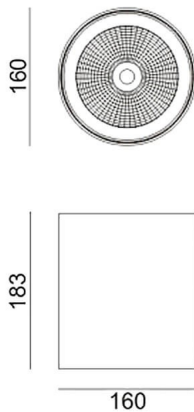

**SDOWN**

Lavov outdoor wall light from the family SDOWN with a power of 40W and a optic distribution 15°. With a total lumen output of 3250lm and an efficiency of 81,25lm/W. Manufactured in Die Cast Aluminium Body, Front Cover Tempered Glass and finished in White colour. DALI driver.

<b>Item code</b>	<b>86.OC02.3313.01</b>
<b>Product type</b>	<b>Outdoor</b>
<b>Category</b>	<b>Surface Ceiling Downlight</b>
<b>Family</b>	<b>SDOWN</b>
<b>Pictograms</b>	

**Dimensions**

**Product dimensions (mm) diam 160x183mm**

**Scheme**

<b>Product</b>	
<b>Real power (W)</b>	<b>40</b>
<b>Real luminous flux (Lm)</b>	<b>3250</b>
<b>Luminous efficiency (Lm/W)</b>	<b>81.25</b>
<b>Beam angle (°)</b>	<b>15°</b>
<b>Life time (h)</b>	<b>50000h L80B10</b>
<b>IP</b>	<b>65</b>
<b>Electrical class insulation</b>	<b>Class I</b>
<b>Colour</b>	<b>White</b>
<b>Chip Brand</b>	<b>Osram</b>
<b>Control gear included</b>	<b>Yes</b>
<b>Control gear</b>	<b>DALI</b>
<b>Light source</b>	<b>LED</b>
<b>Type of LED</b>	<b>COB</b>
<b>Colour temperature (K)</b>	<b>3000</b>
<b>Colour consistency (SDCM)</b>	<b>SDCM&lt;3</b>
<b>CRI</b>	<b>&gt;80</b>
<b>IK</b>	<b>IK06</b>