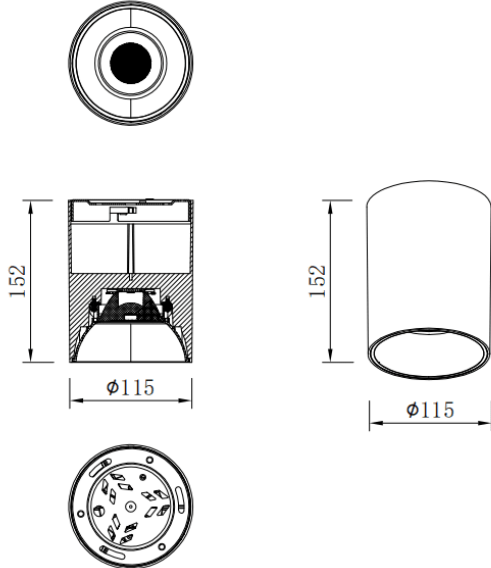

**SDOWN**

Lavov Ceiling downlight from the family SDOWN with a power of 30W and a 20 beam angle. Finished in Black colour. Dimensions Ø115X152 mm .. With a total lumen output of 2400lm and a luminous efficiency of 80lm/W. CCT 3000K. Driver DALI. Made in Die Cast Aluminium Body, Front Cover Tempered Glass. .IP65.

**Dimensions**

**Product dimensions (mm)                    Ø115X152 mm**

**Scheme**

<b>Item code</b>	<b>86.OC02.3313.02</b>
<b>Product type</b>	<b>Outdoor</b>
<b>Category</b>	<b>Surface Ceiling Downlight</b>
<b>Family</b>	<b>SDOWN</b>
<b>Pictograms</b>	

<b>Product</b>	
<b>Real power (W)</b>	<b>30</b>
<b>Real luminous flux (Lm)</b>	<b>2400</b>
<b>Luminous efficiency (Lm/W)</b>	<b>80</b>
<b>Beam angle (°)</b>	<b>20</b>
<b>Life time (h)</b>	<b>50000h L80B10</b>
<b>IP</b>	<b>IP65</b>
<b>Colour</b>	<b>Black</b>
<b>Control gear included</b>	<b>Yes</b>
<b>Control gear</b>	<b>DALI</b>
<b>Light source</b>	<b>LED</b>
<b>Type of LED</b>	<b>COB</b>
<b>Colour temperature (K)</b>	<b>3000</b>
<b>Colour consistency (SDCM)</b>	<b>SDCM3</b>
<b>CRI</b>	<b>80</b>