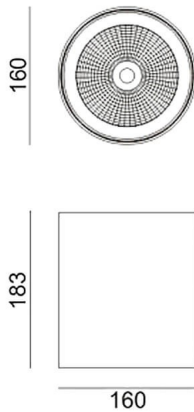

**SDOWN**

Lavov outdoor wall light from the family SDOWN with a power of 40W and a optic distribution 15°. With a total lumen output of 3250lm and an efficiency of 81,25lm/W. Manufactured in Die Cast Aluminium Body, Front Cover Tempered Glass and finished in Black colour. DALI driver.

<b>Item code</b>	<b>86.OC02.3313.02</b>
<b>Product type</b>	<b>Outdoor</b>
<b>Category</b>	<b>Surface Ceiling Downlight</b>
<b>Family</b>	<b>SDOWN</b>

**Pictograms**

**Dimensions**

**Product dimensions (mm) diam 160x183mm**

**Scheme**

**Product**

<b>Real power (W)</b>	<b>40</b>
<b>Real luminous flux (Lm)</b>	<b>3250</b>
<b>Luminous efficiency (Lm/W)</b>	<b>81.25</b>
<b>Beam angle (°)</b>	<b>15°</b>
<b>Life time (h)</b>	<b>50000h L80B10</b>
<b>IP</b>	<b>65</b>
<b>Electrical class insulation</b>	<b>Class I</b>
<b>Colour</b>	<b>Black</b>
<b>Chip Brand</b>	<b>Osram</b>
<b>Control gear included</b>	<b>Yes</b>
<b>Control gear</b>	<b>DALI</b>
<b>Light source</b>	<b>LED</b>
<b>Type of LED</b>	<b>COB</b>
<b>Colour temperature (K)</b>	<b>3000</b>
<b>Colour consistency (SDCM)</b>	<b>SDCM&lt;3</b>
<b>CRI</b>	<b>&gt;80</b>
<b>IK</b>	<b>IK06</b>