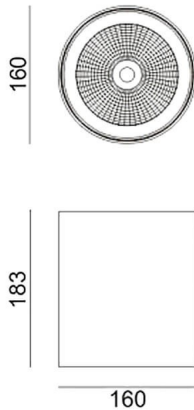

SDOWN

Lavov outdoor wall light from the family SDOWN with a power of 40W and a optic distribution 15°. With a total lumen output of 3250lm and an efficiency of 81,25lm/W. Manufactured in Die Cast Aluminium Body, Front Cover Tempered Glass and finished in Black colour. DALI driver.

Item code	86.OC02.3313.02
Product type	Outdoor
Category	Surface Ceiling Downlight
Family	SDOWN
Pictograms	

Dimensions

Product dimensions (mm) diam 160x183mm

Scheme

Product

Real power (W)	40
Real luminous flux (Lm)	3250
Luminous efficiency (Lm/W)	81.25
Beam angle (°)	15°
Life time (h)	50000h L80B10
IP	65
Electrical class insulation	Class I
Colour	Black
Chip Brand	Osram
Control gear included	Yes
Control gear	DALI
Light source	LED
Type of LED	COB
Colour temperature (K)	3000
Colour consistency (SDCM)	SDCM<3
CRI	>80
IK	IK06