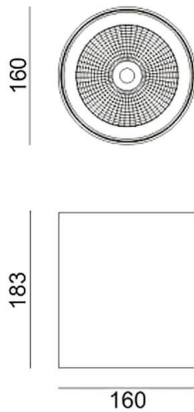

SDOWN

Lavov outdoor wall light from the family SDOWN with a power of 40W and a optic distribution 15°. With a total lumen output of 3250lm and an efficiency of 81,25lm/W. Manufactured in Die Cast Aluminium Body, Front Cover Tempered Glass and finished in Black colour. DALI driver.

Item code	86.OC02.3313.02
Product type	Outdoor
Category	Surface Ceiling Downlight
Family	SDOWN

Pictograms

Dimensions

Product dimensions (mm) diam 160x183mm

Scheme

Product

Real power (W)	40
Real luminous flux (Lm)	3250
Luminous efficiency (Lm/W)	81.25
Beam angle (°)	15°
Life time (h)	50000h L80B10
IP	65
Electrical class insulation	Class I
Colour	Black
Chip Brand	Osram
Control gear included	Yes
Control gear	DALI
Light source	LED
Type of LED	COB
Colour temperature (K)	3000
Colour consistency (SDCM)	SDCM<3
CRI	>80
IK	IK06